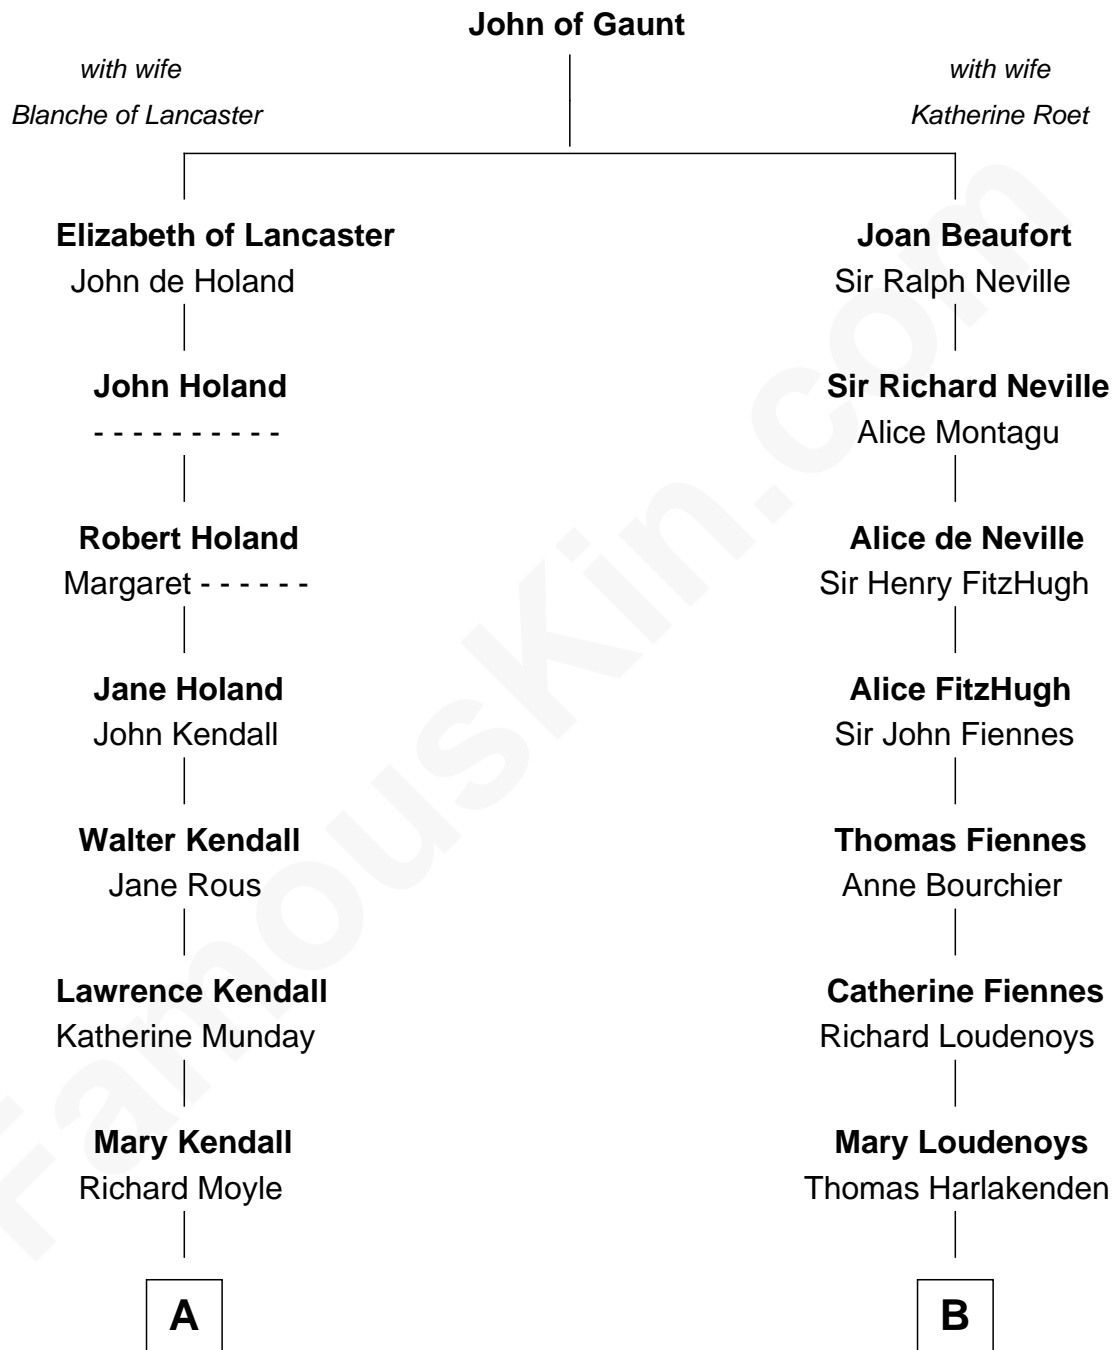

FamousKin.com

Relationship Chart of

Buckminster Fuller

Author, Architect, and Inventor

17th cousin 3 times removed of

Anne Baxter

Movie Actress

C