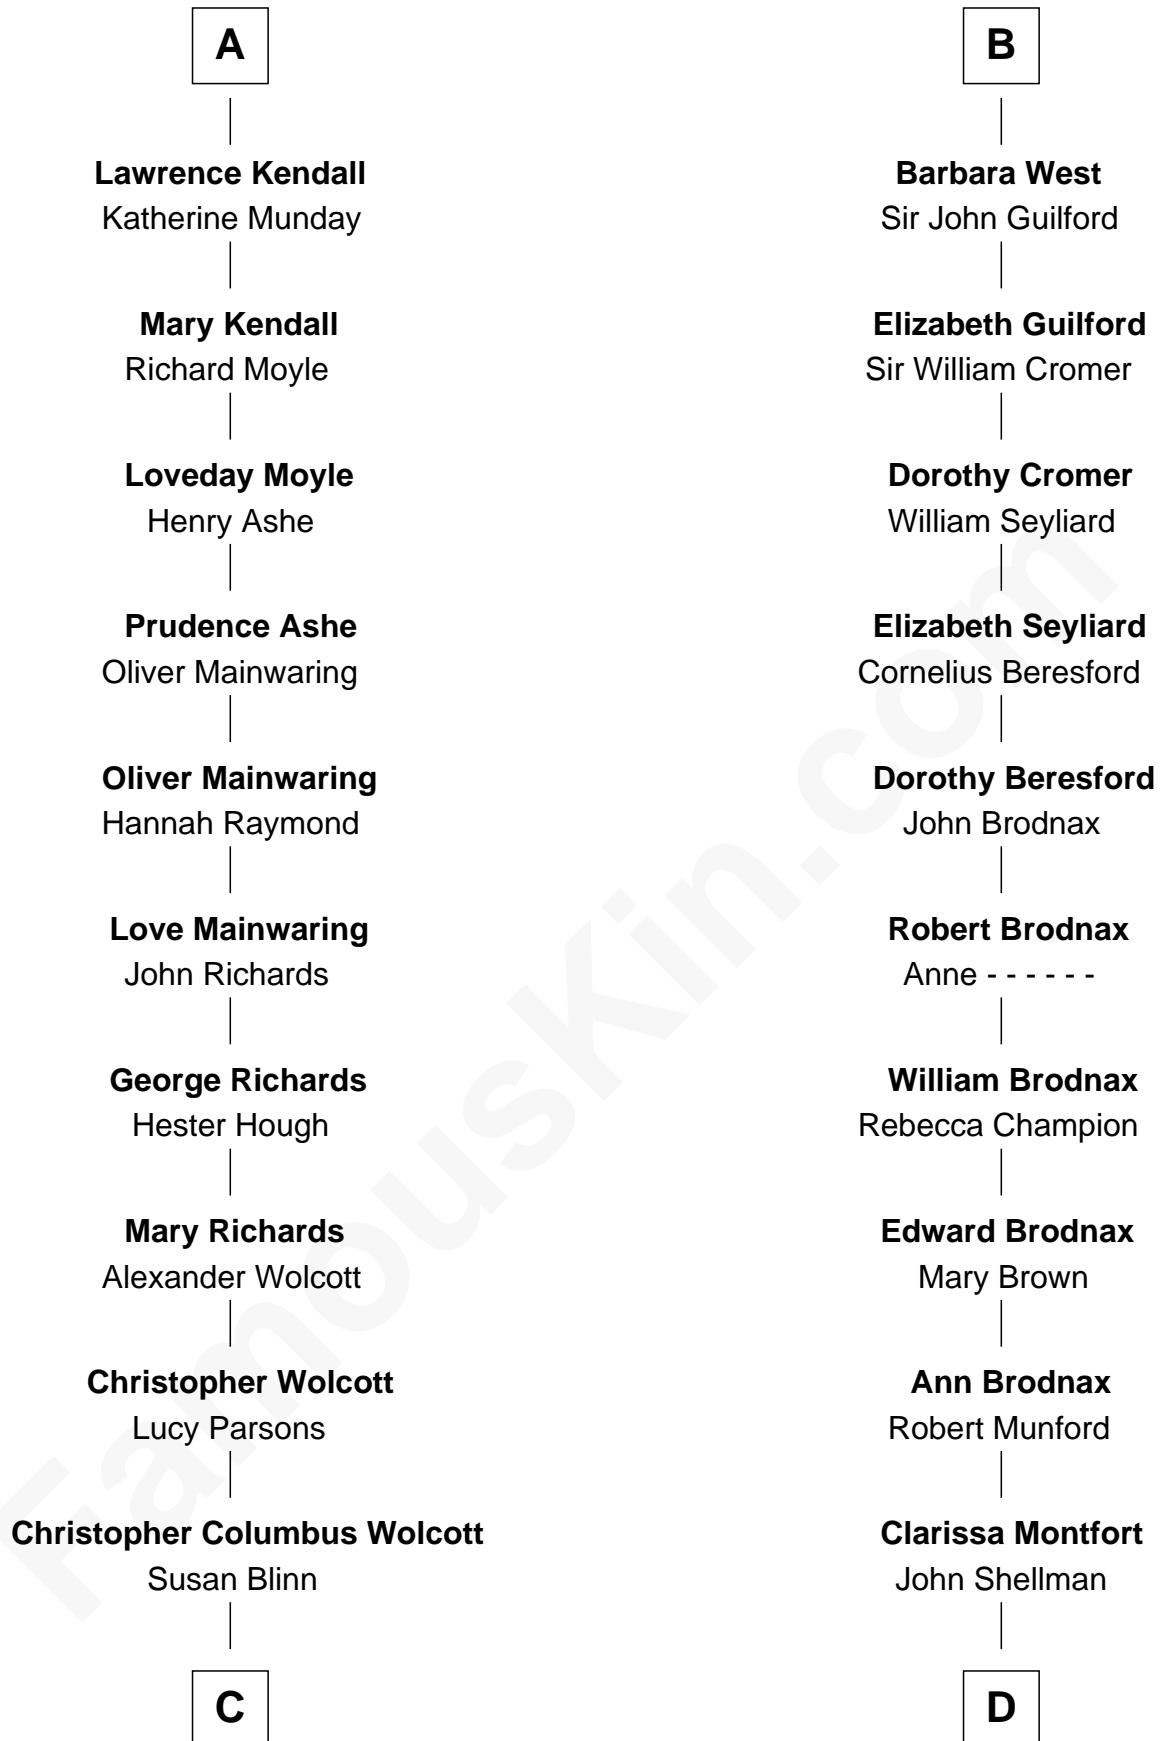

FamousKin.com Relationship Chart of

Buckminster Fuller

Author, Architect, and Inventor

19th cousin 2 times removed of

George H. W. Bush

41st U.S. President

C

Caroline Matilda Wolcott

Martin Andrews

Caroline Wolcott Andrews

Richard Buckminster Fuller

Buckminster Fuller

Author, Architect, and Inventor

D

Susan Montfort Shellman

Samuel Howard Fay

Harriet Eleanor Fay

Rev. James Smith Bush

Samuel Prescott Bush

Flora Sheldon

Prescott Sheldon Bush

Dorothy Wear Walker

George H. W. Bush

41st U.S. President