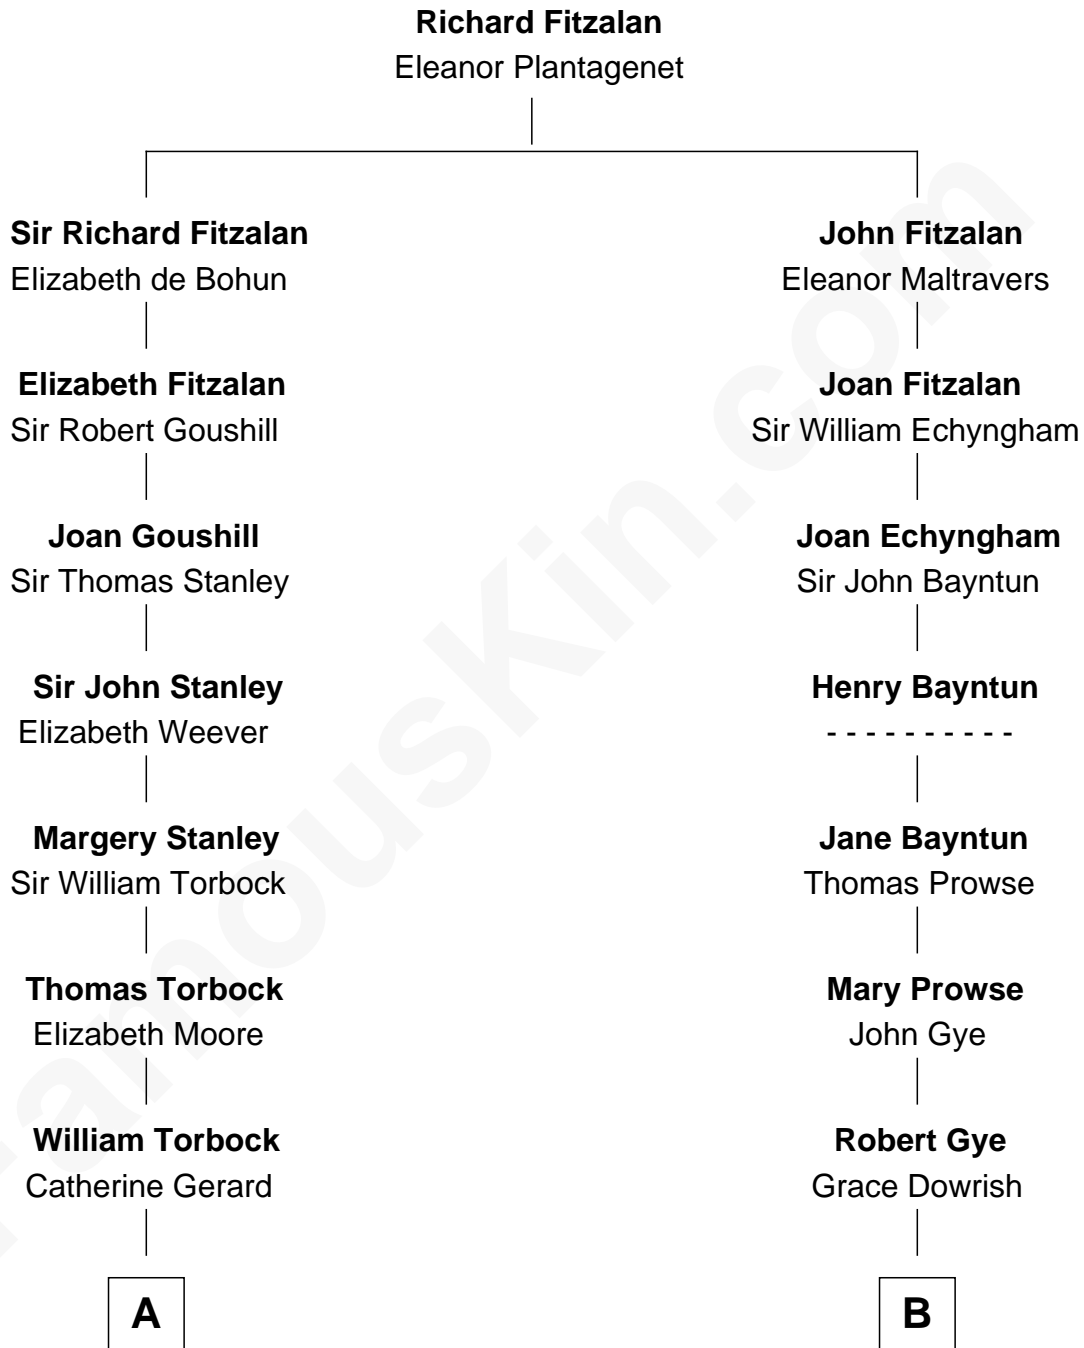

# FamousKin.com

## Relationship Chart of Buckminster Fuller

*Author, Architect, and Inventor*

17th cousin 1 time removed of

**Barbara (Pierce) Bush**

*First Lady of President George H.W. Bush*

**C**

**Marvin Pierce**  
Pauline Robinson

**Barbara (Pierce) Bush**  
*First Lady of George H.W. Bush*

FamousKin.com