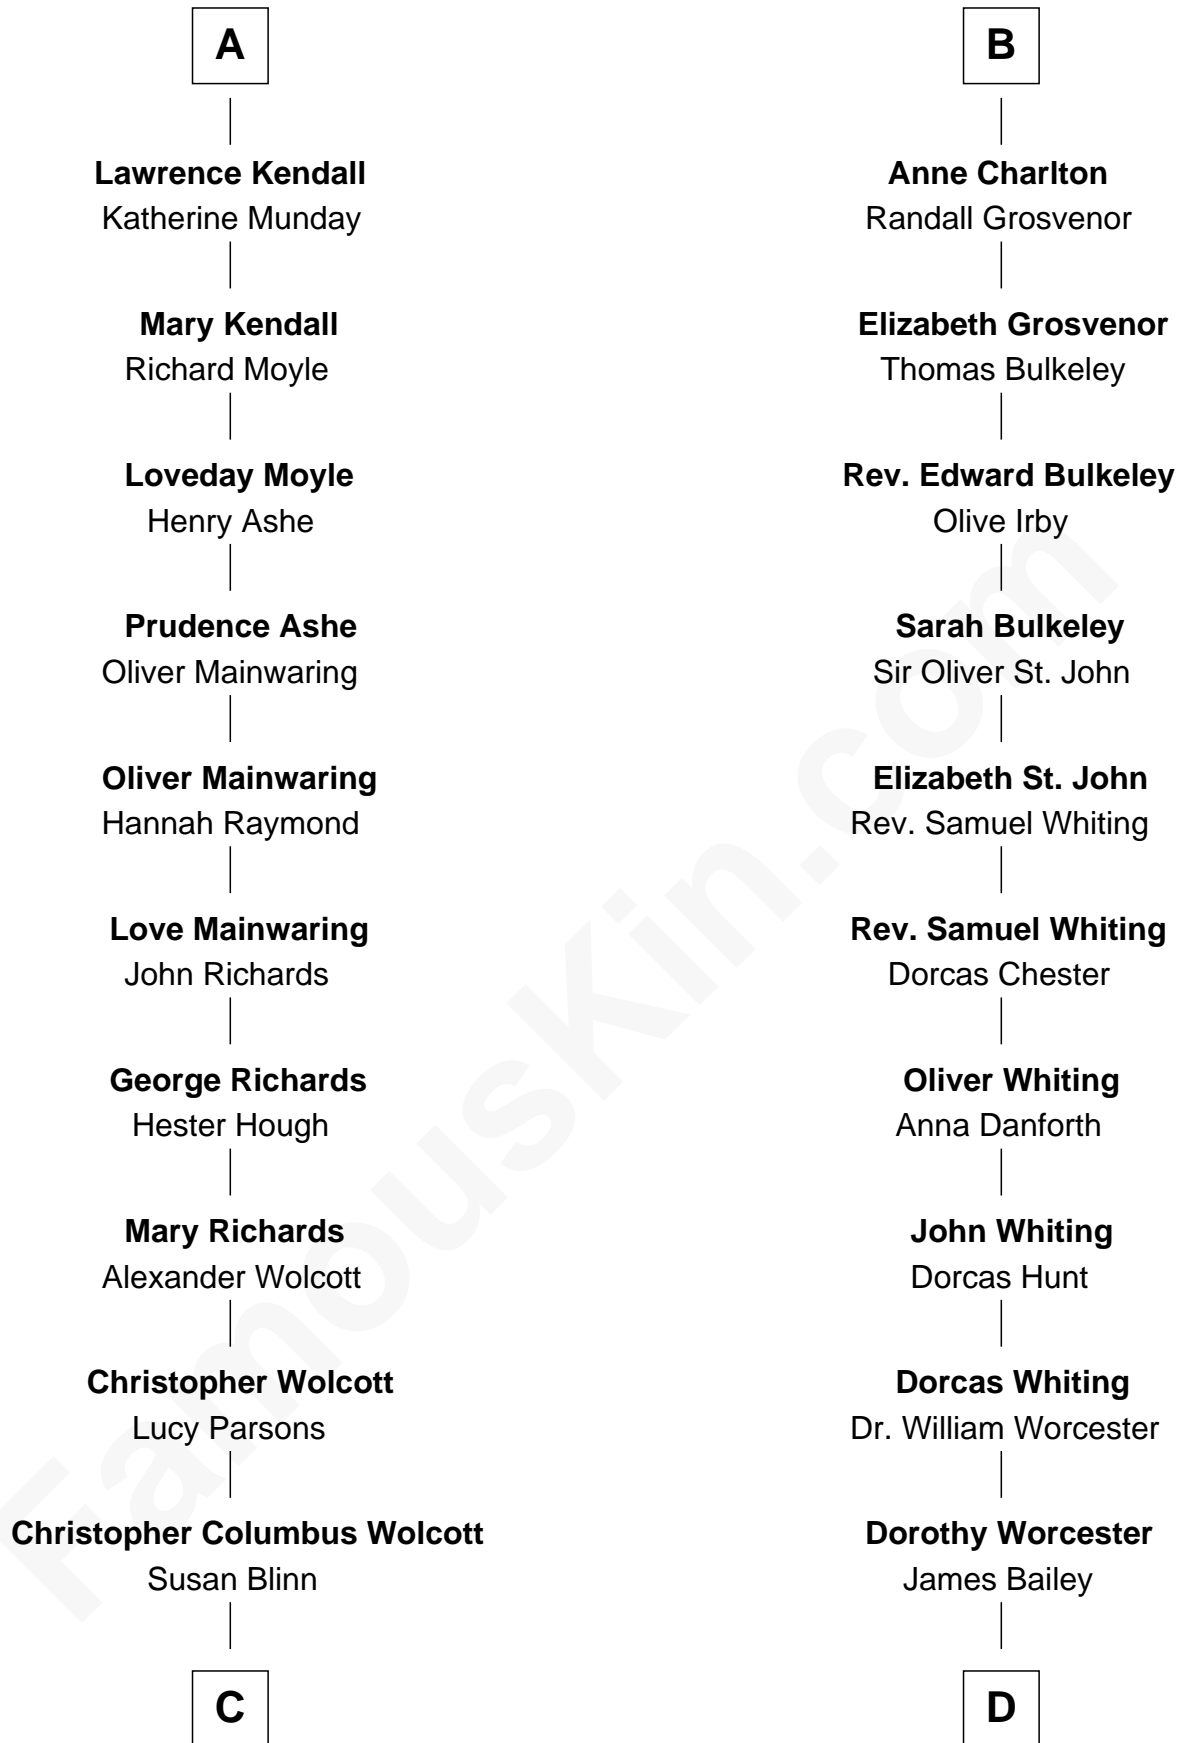

FamousKin.com

Relationship Chart of

Buckminster Fuller

Author, Architect, and Inventor

19th cousin 2 times removed of

Bette Davis

Movie Actress

C

Caroline Matilda Wolcott

Martin Andrews

Caroline Wolcott Andrews

Richard Buckminster Fuller

Buckminster Fuller

Author, Architect, and Inventor

D

Benjamin W. Bailey

Latta Hopkins

Harriet Jane Bailey

Charles Otis Thompson

Harriet Eugenia Thompson

William Aaron Favor

Ruth Augusta Favor

Harlow Morrell Davis

Bette Davis