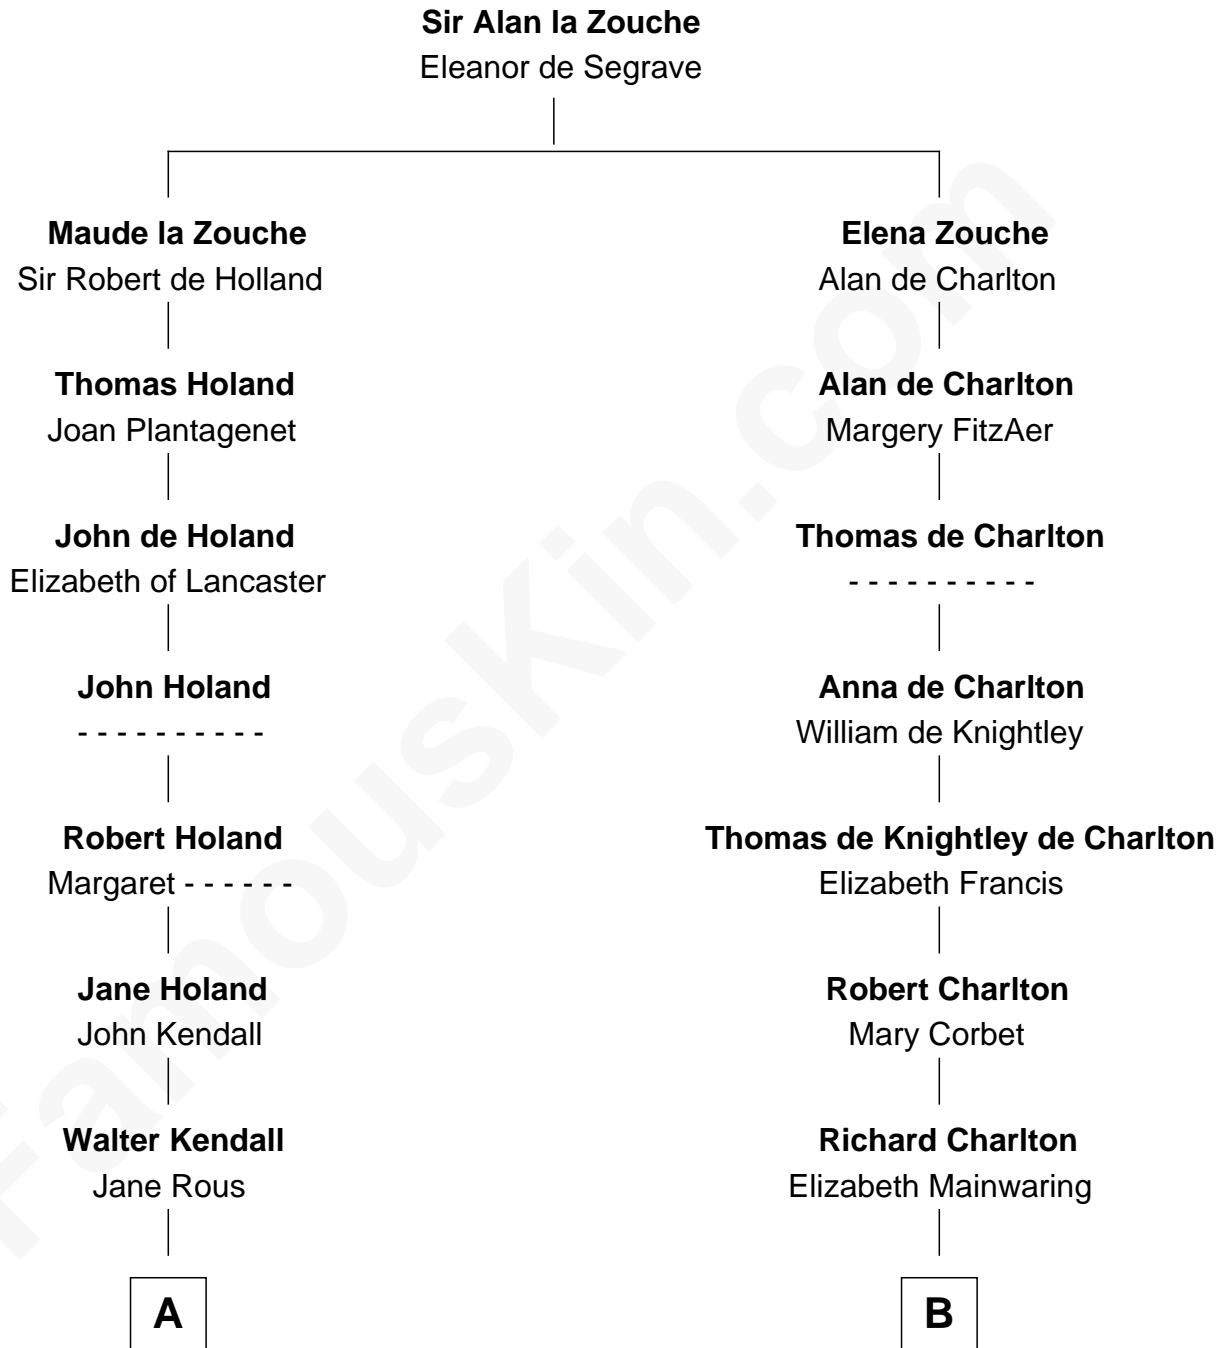

FamousKin.com

Relationship Chart of

Buckminster Fuller

Author, Architect, and Inventor

19th cousin 2 times removed of

Bette Davis

Movie Actress

C

Caroline Matilda Wolcott

Martin Andrews

Caroline Wolcott Andrews

Richard Buckminster Fuller

Buckminster Fuller

Author, Architect, and Inventor

D

Benjamin W. Bailey

Latta Hopkins

Harriet Jane Bailey

Charles Otis Thompson

Harriet Eugenia Thompson

William Aaron Favor

Ruth Augusta Favor

Harlow Morrell Davis

Bette Davis