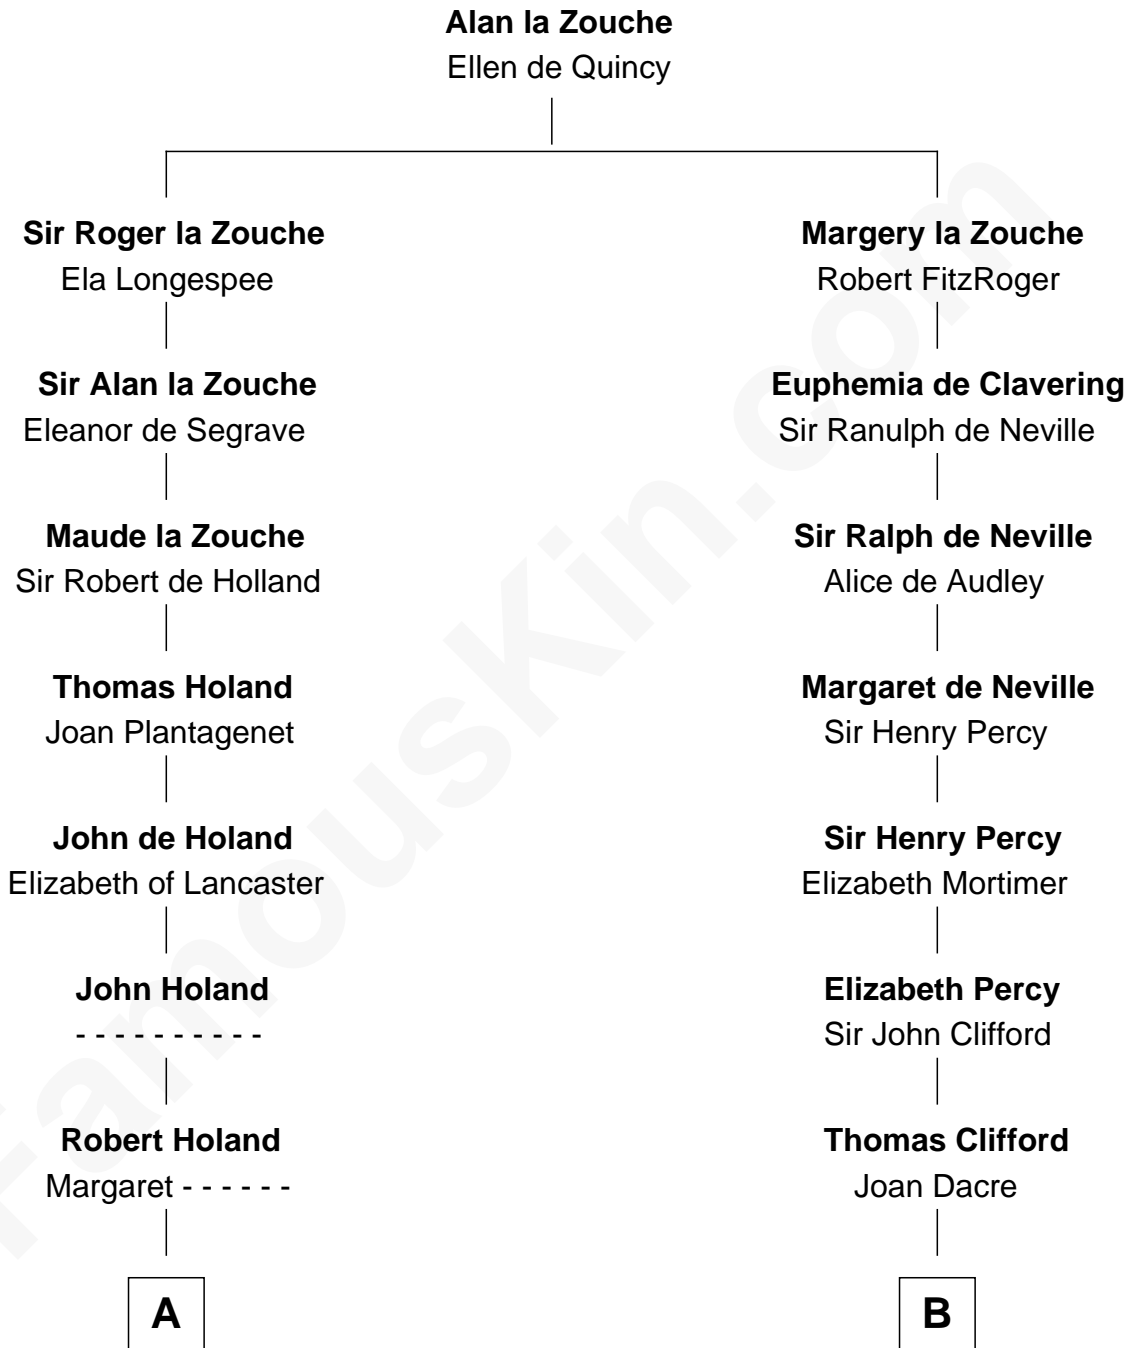

FamousKin.com

Relationship Chart of

Buckminster Fuller

Author, Architect, and Inventor

13th cousin 8 times removed of

Richard More

(c1614 - c1696) Mayflower passenger 1620

MAYFLOWER

C

—
Christopher Wolcott

Lucy Parsons

—
Christopher Columbus Wolcott

Susan Blinn

—
Caroline Matilda Wolcott

Martin Andrews

—
Caroline Wolcott Andrews