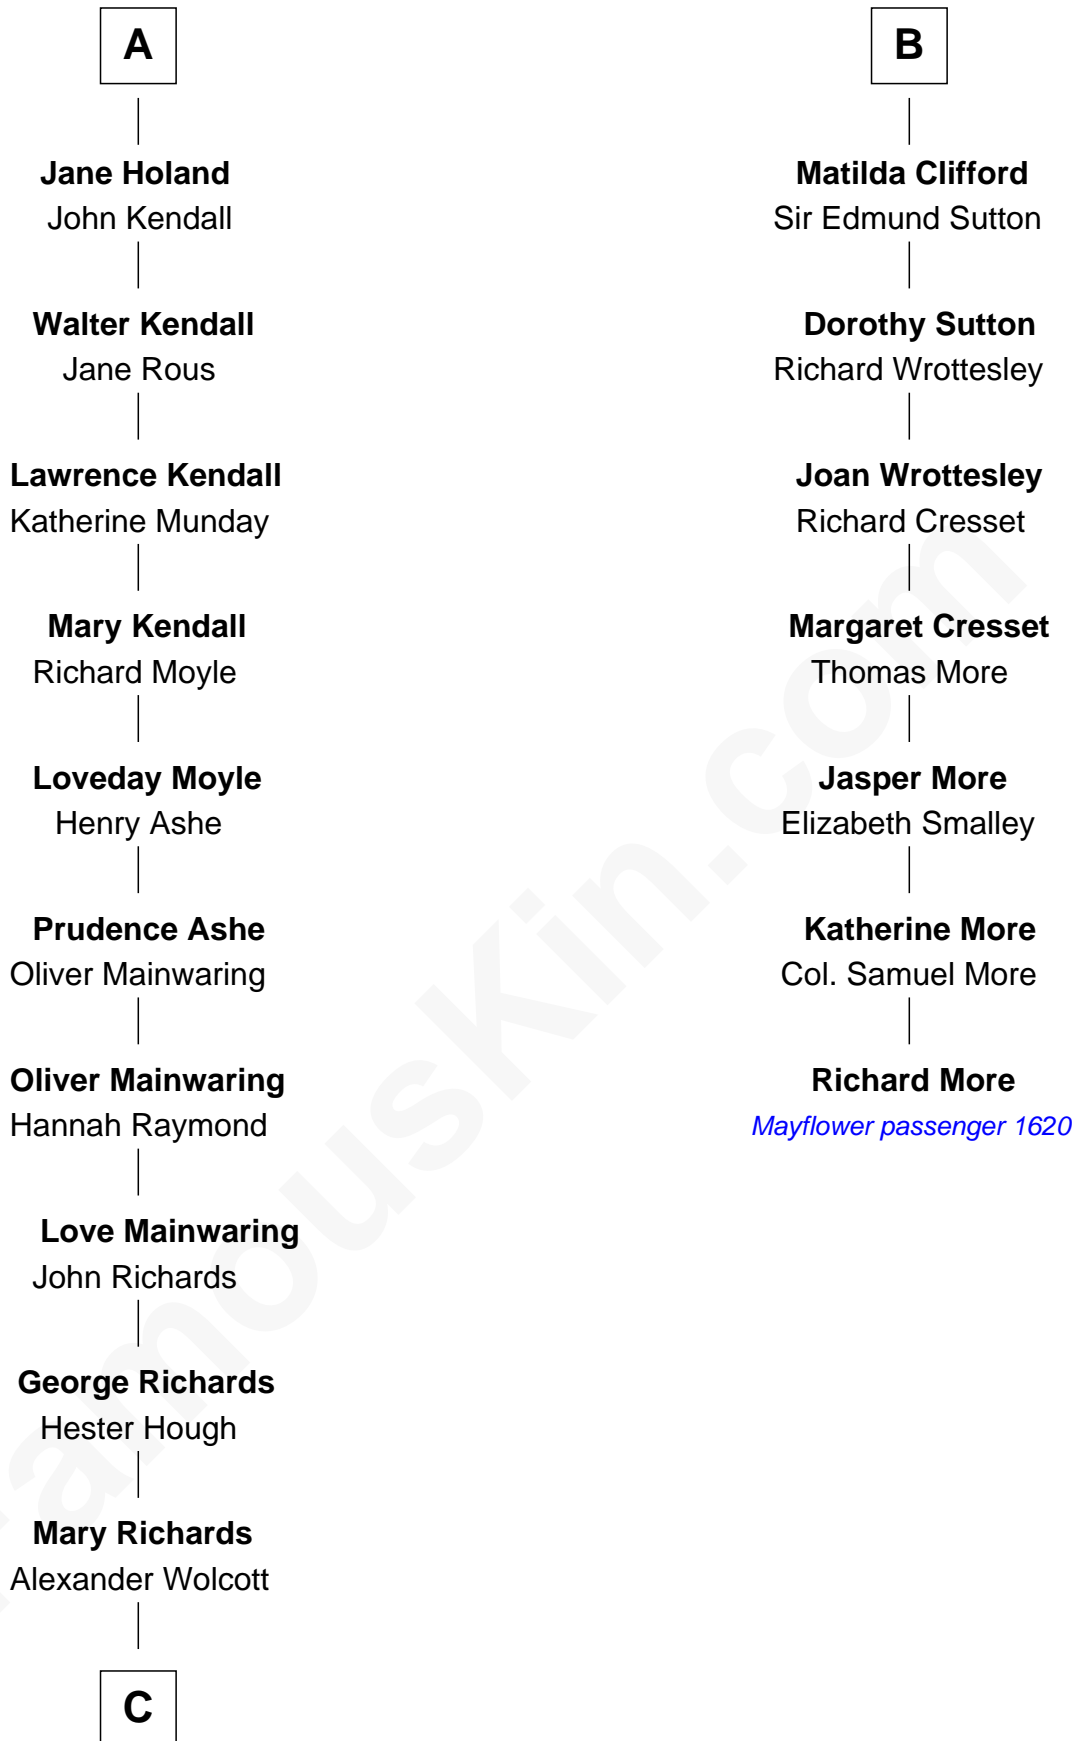

FamousKin.com

Relationship Chart of

Buckminster Fuller

Author, Architect, and Inventor

13th cousin 8 times removed of

Richard More

(c1614 - c1696) Mayflower passenger 1620

MAYFLOWER

C

—
Christopher Wolcott

Lucy Parsons

—
Christopher Columbus Wolcott

Susan Blinn

—
Caroline Matilda Wolcott

Martin Andrews

—
Caroline Wolcott Andrews