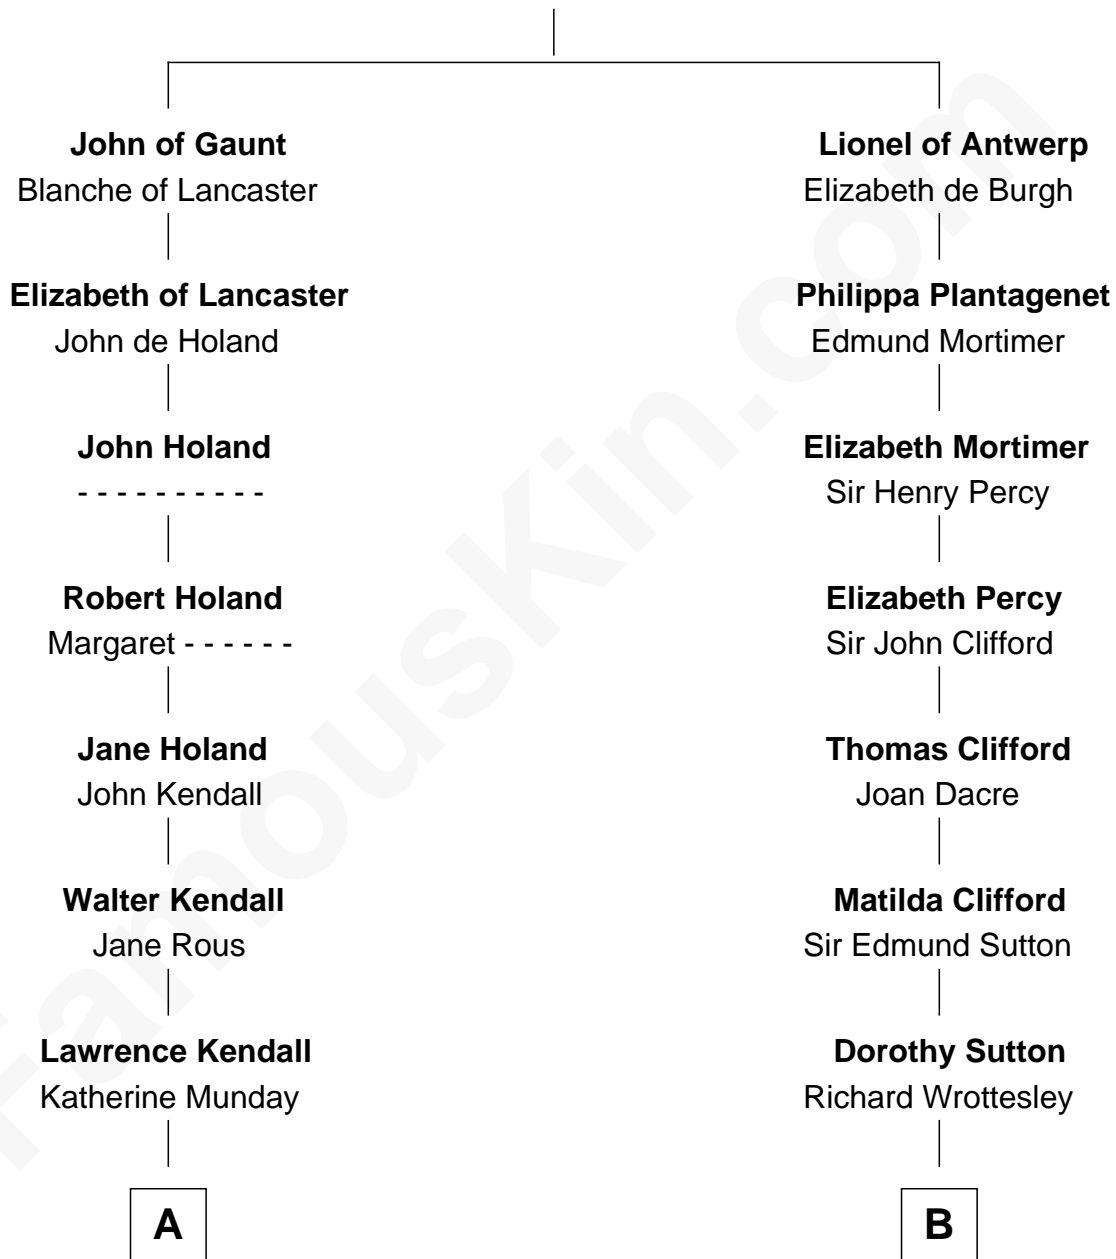

FamousKin.com

Relationship Chart of

Buckminster Fuller

Author, Architect, and Inventor

11th cousin 7 times removed of

Richard More

(c1614 - c1696) Mayflower passenger 1620

MAYFLOWER

Edward III, King of England

Philippa of Hainault

C

—
Caroline Wolcott Andrews

Richard Buckminster Fuller

—
Buckminster Fuller

Author, Architect, and Inventor

FamousKin.com