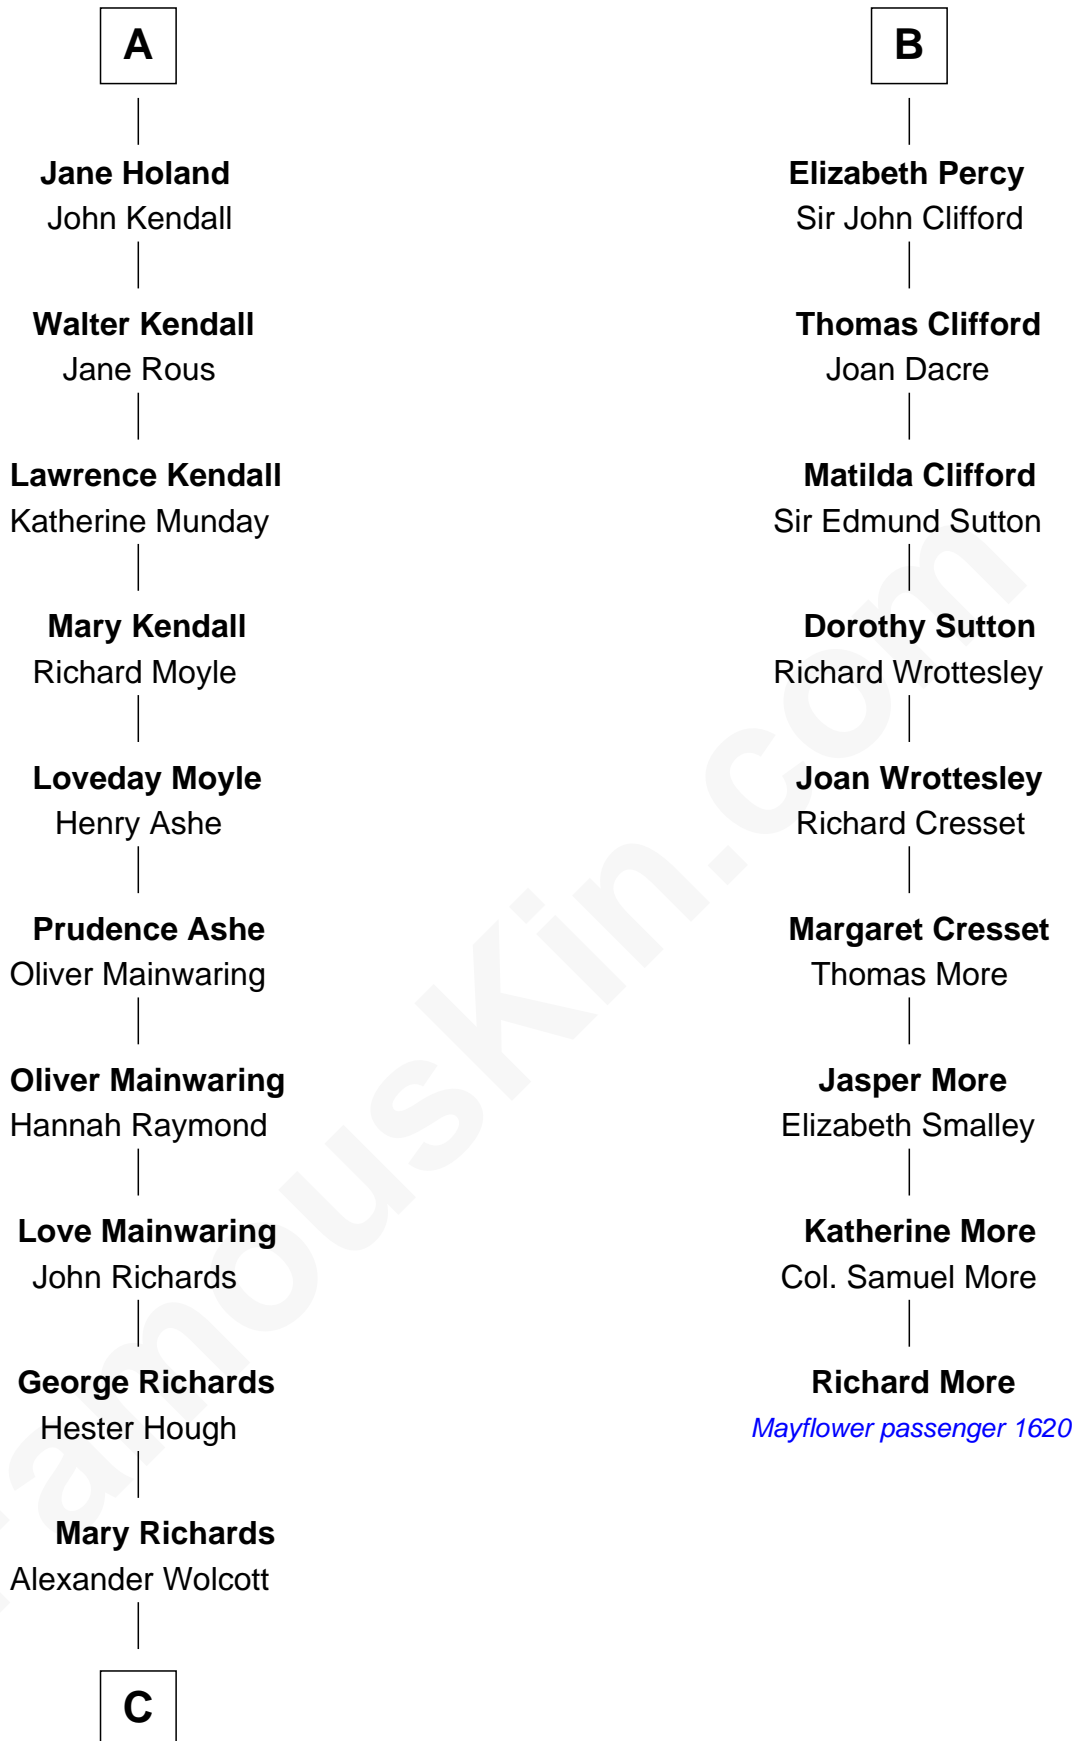

FamousKin.com

Relationship Chart of Buckminster Fuller

Author, Architect, and Inventor

15th cousin 6 times removed of

Richard More

(c1614 - c1696) Mayflower passenger 1620

MAYFLOWER

C

—
Christopher Wolcott

Lucy Parsons

—
Christopher Columbus Wolcott

Susan Blinn

—
Caroline Matilda Wolcott

Martin Andrews

—
Caroline Wolcott Andrews

Richard Buckminster Fuller