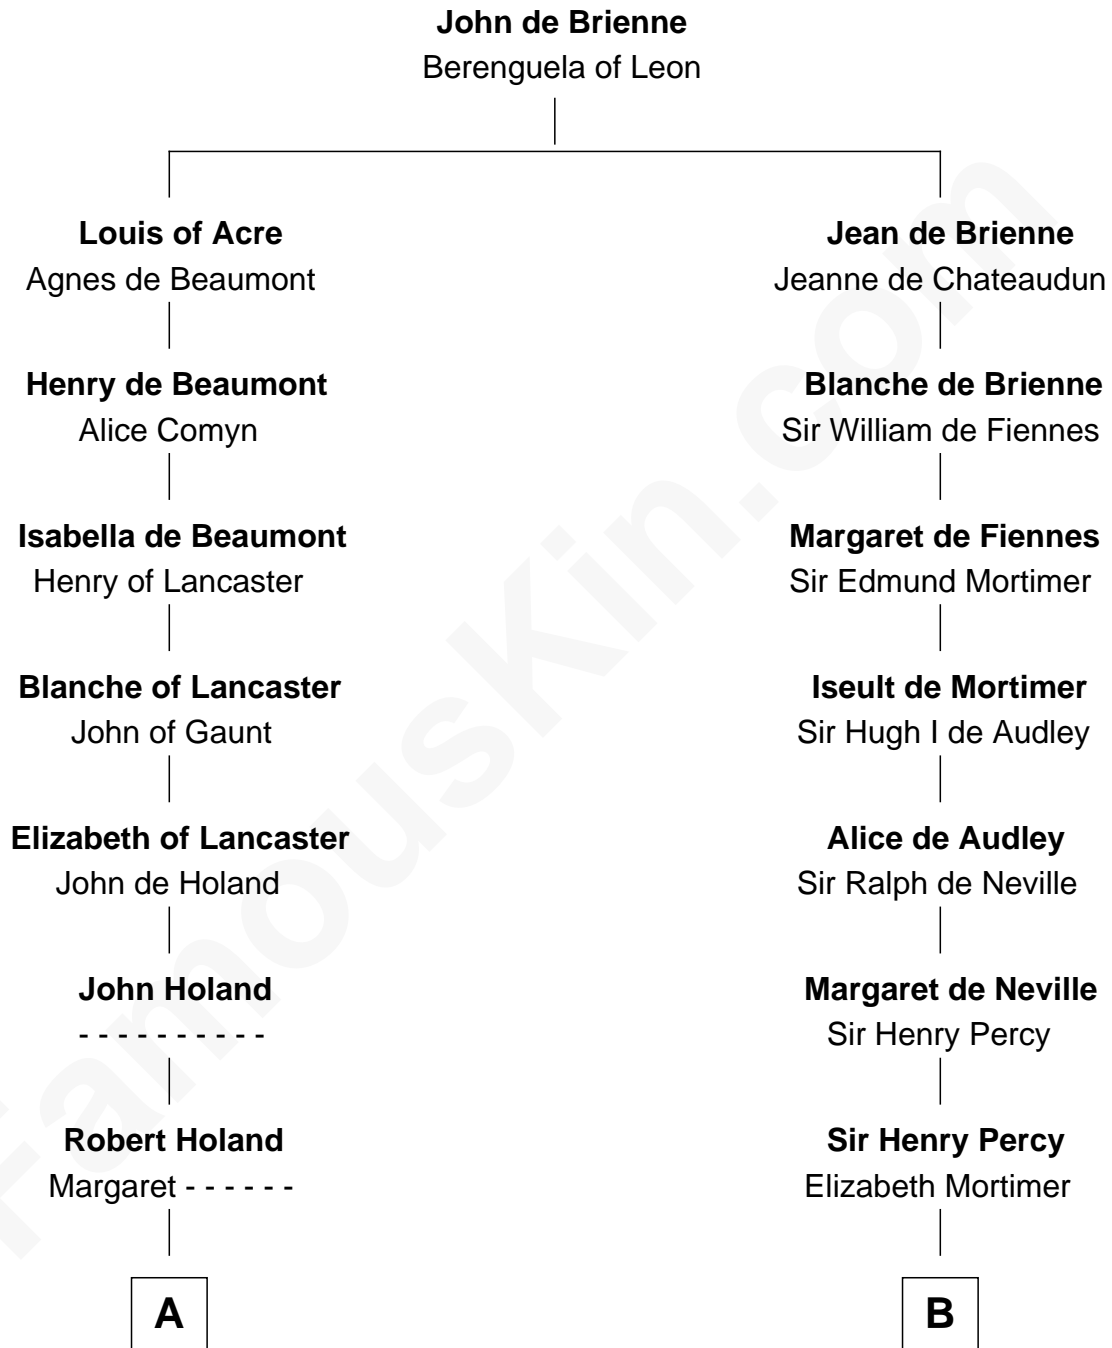

FamousKin.com

Relationship Chart of Buckminster Fuller

Author, Architect, and Inventor

15th cousin 6 times removed of

Richard More

(c1614 - c1696) Mayflower passenger 1620

MAYFLOWER

C

—
Christopher Wolcott

Lucy Parsons

—
Christopher Columbus Wolcott

Susan Blinn

—
Caroline Matilda Wolcott

Martin Andrews

—
Caroline Wolcott Andrews

Richard Buckminster Fuller