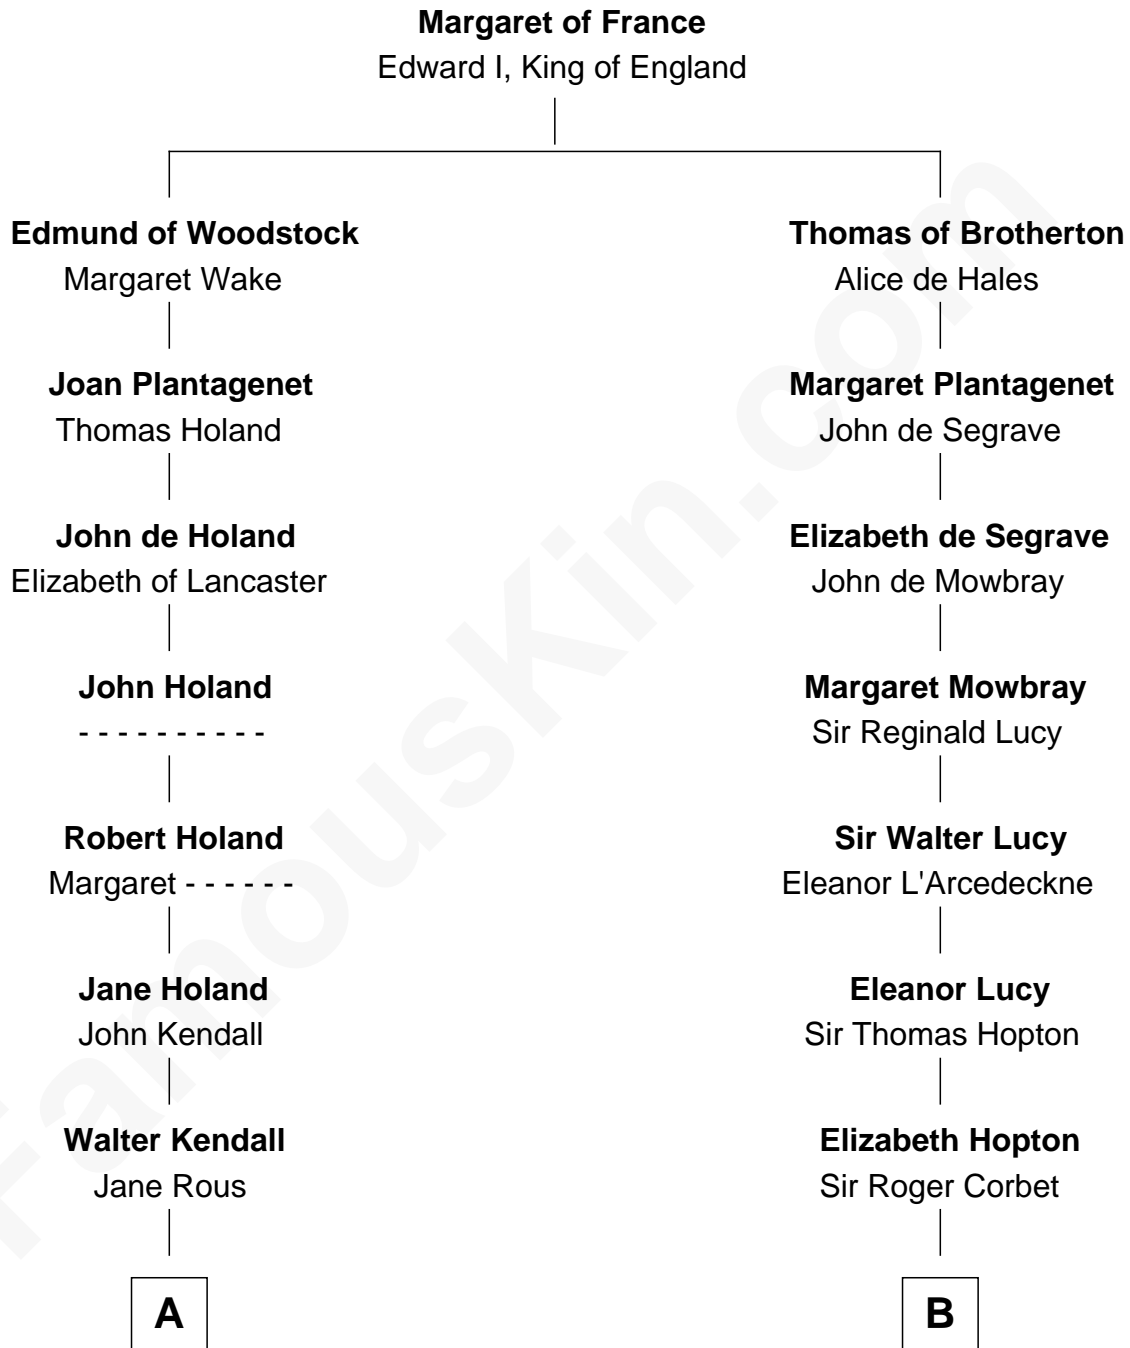

## Relationship Chart of

### Buckminster Fuller

*Author, Architect, and Inventor*

12th cousin 7 times removed of

**Richard More**

*(c1614 - c1696) Mayflower passenger 1620*

**MAYFLOWER**

**C**

—  
**Caroline Matilda Wolcott**

Martin Andrews

—  
**Caroline Wolcott Andrews**

Richard Buckminster Fuller

—  
**Buckminster Fuller**

*Author, Architect, and Inventor*

FamousKin.com