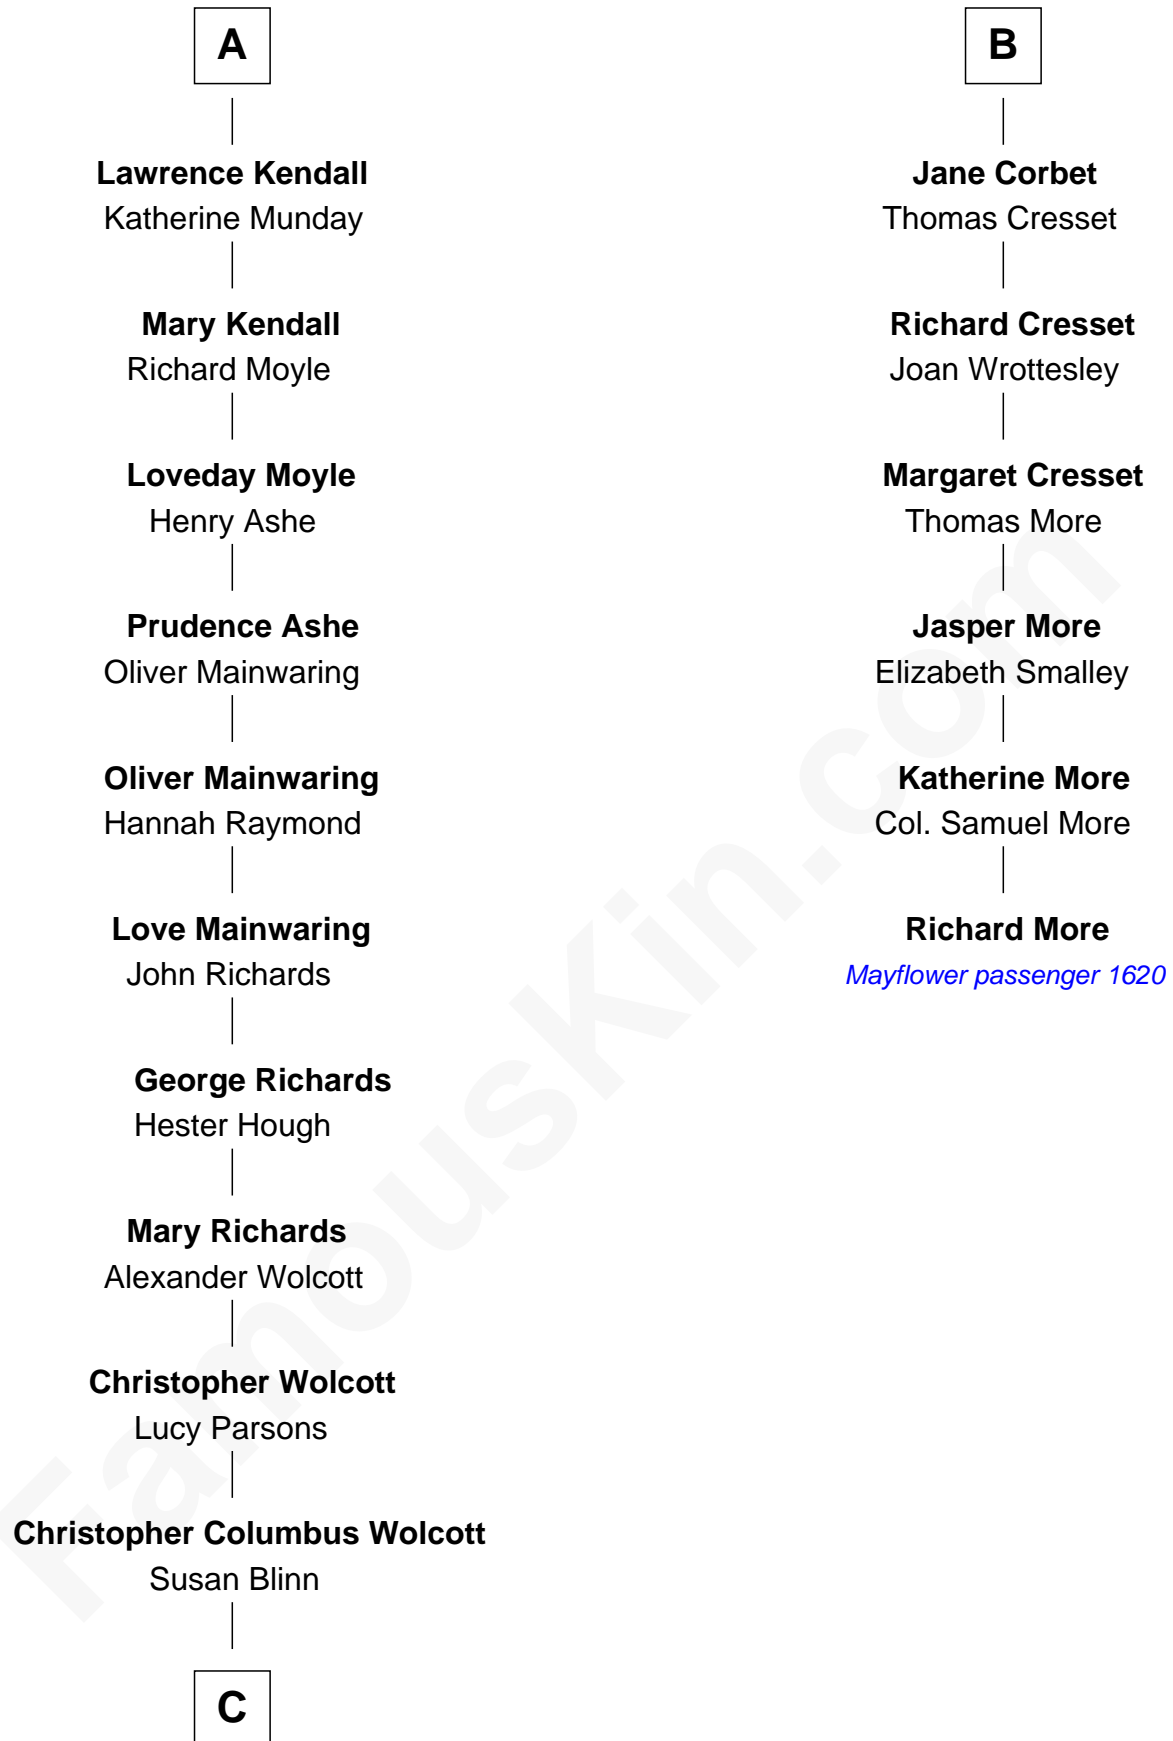

## Relationship Chart of

### Buckminster Fuller

*Author, Architect, and Inventor*

12th cousin 7 times removed of

**Richard More**

*(c1614 - c1696) Mayflower passenger 1620*

**MAYFLOWER**

**C**

—  
**Caroline Matilda Wolcott**

Martin Andrews

—  
**Caroline Wolcott Andrews**

Richard Buckminster Fuller

—  
**Buckminster Fuller**

*Author, Architect, and Inventor*

FamousKin.com