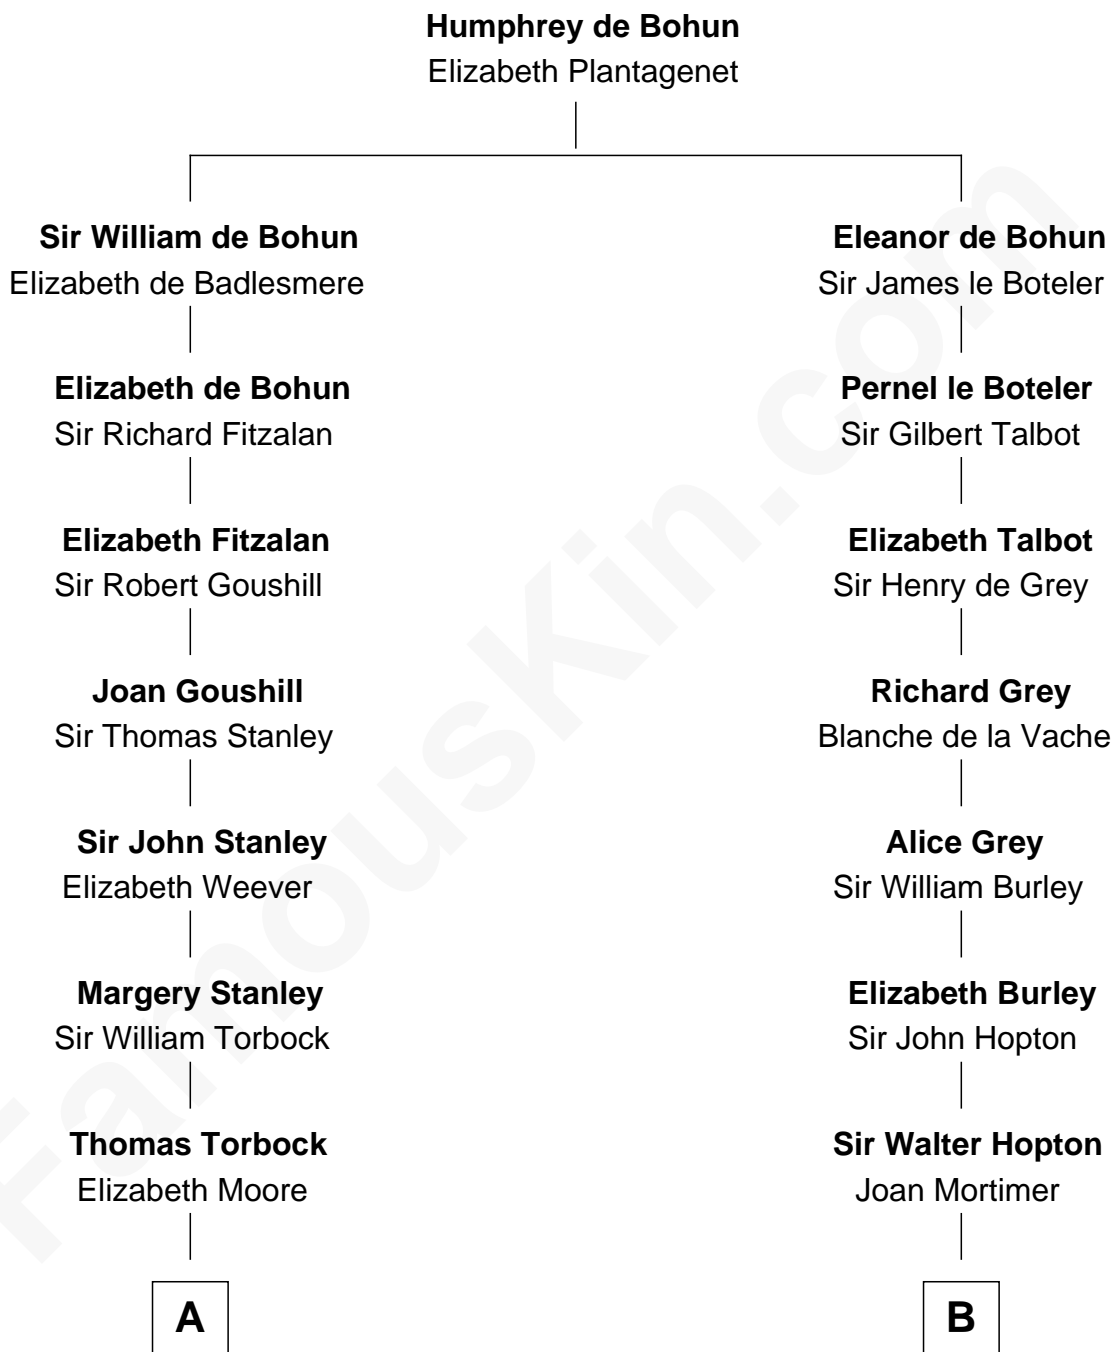

FamousKin.com

Relationship Chart of Buckminster Fuller

Author, Architect, and Inventor

14th cousin 4 times removed of

Richard More

(c1614 - c1696) Mayflower passenger 1620

MAYFLOWER

C

Caroline Wolcott Andrews

Richard Buckminster Fuller

Buckminster Fuller

Author, Architect, and Inventor

FamousKin.com