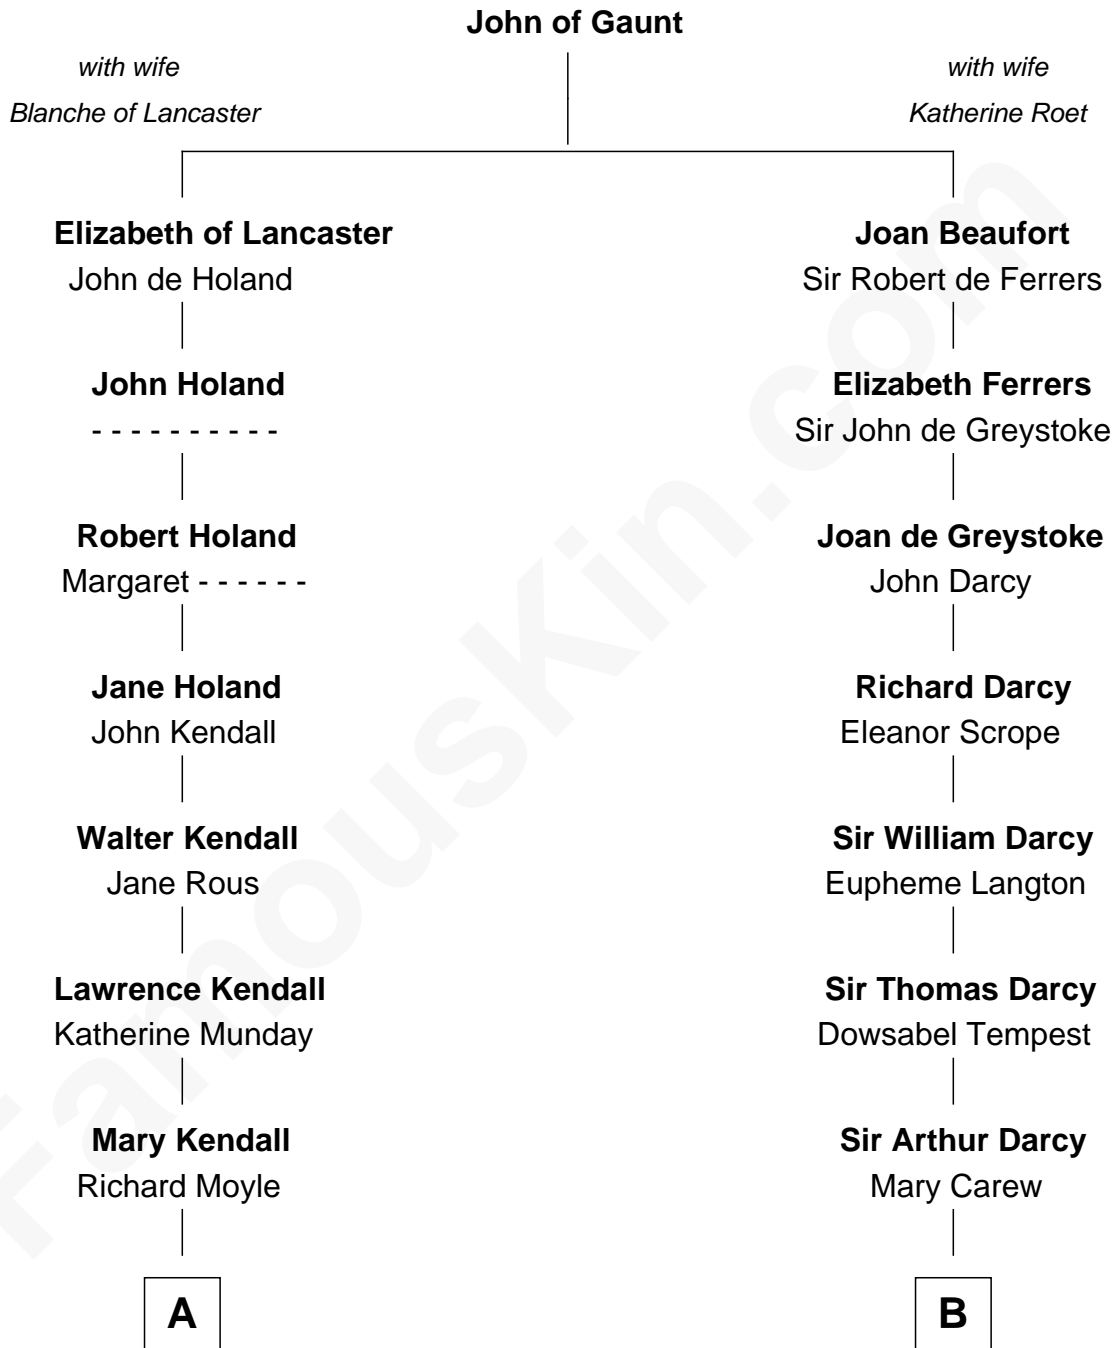

FamousKin.com Relationship Chart of

Buckminster Fuller

Author, Architect, and Inventor

17th cousin 1 time removed of

Norman Rockwell

American Artist

C

—
Jarvis Waring Rockwell

Anne Mary Hill

—
Norman Rockwell

American Artist

FamousKin.com