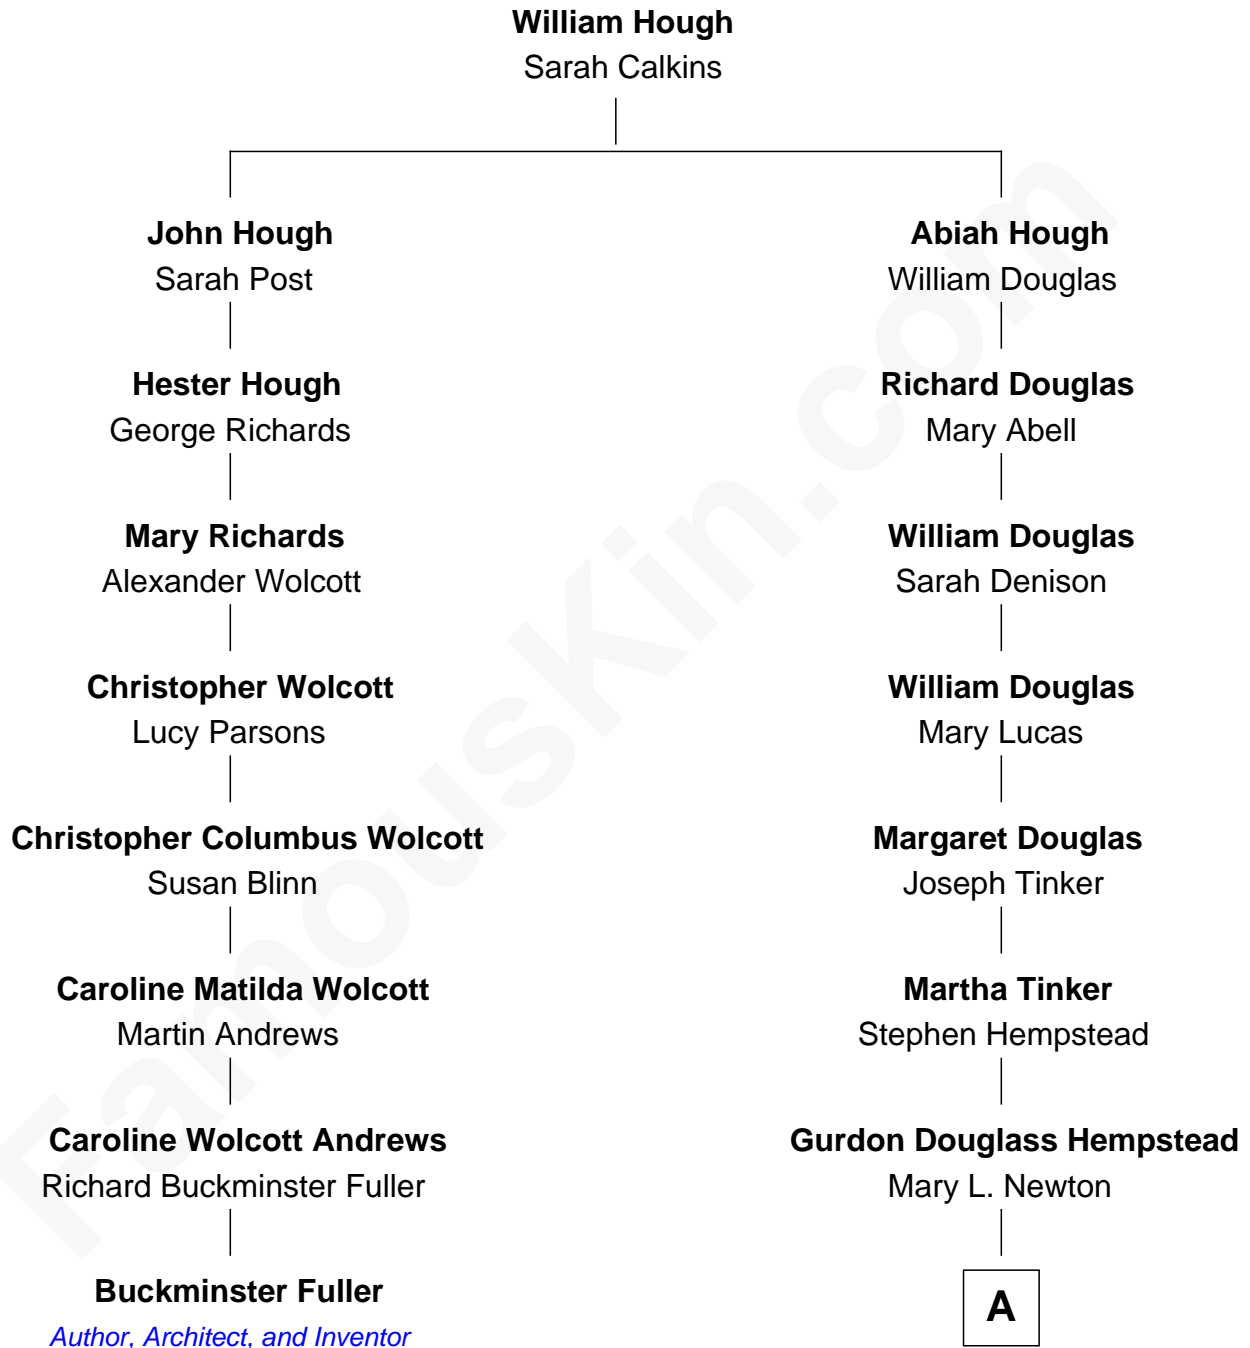

FamousKin.com

Relationship Chart of

Buckminster Fuller

Author, Architect, and Inventor

7th cousin 4 times removed of

Richard Gere

Movie Actor

A

Julia Anne Hempstead

Elisha Thomas Tiffany

Nelson Leroy Tiffany

Evaline Harriet Williams

William Stanton Tiffany

Anna Rebecca Stevens

Doris Anna Tiffany

Homer George Gere