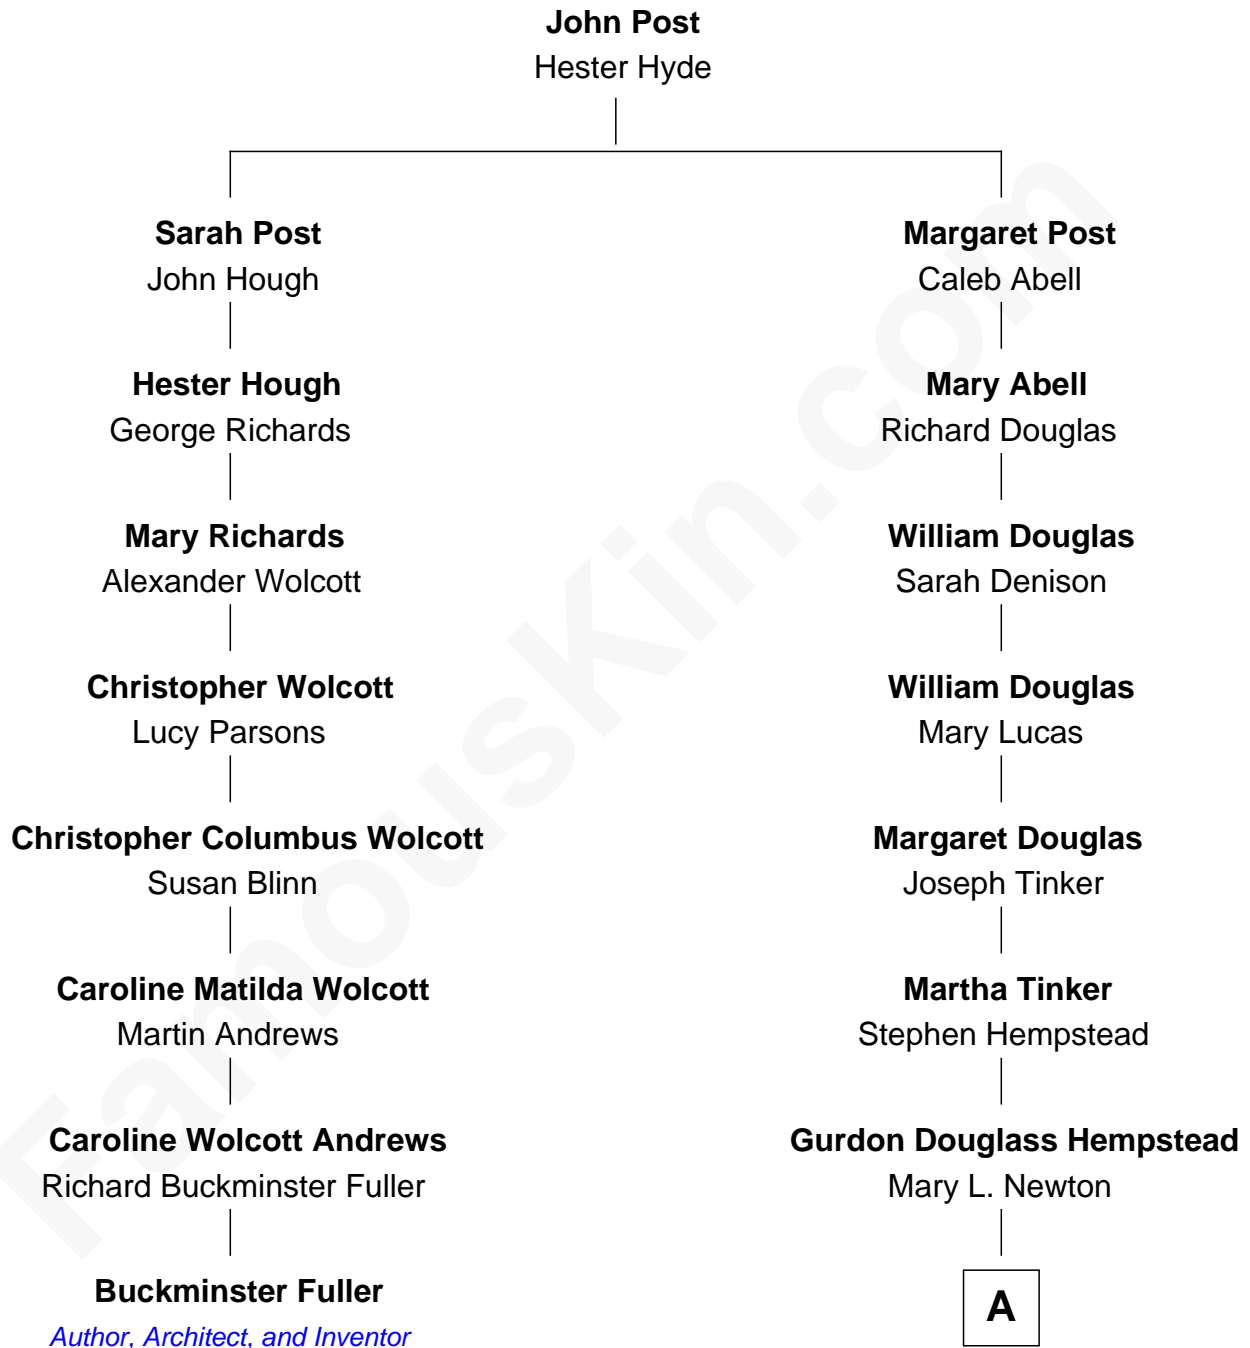

## Relationship Chart of

### Buckminster Fuller

*Author, Architect, and Inventor*

7th cousin 4 times removed of

**Richard Gere**

*Movie Actor*

A

**Julia Anne Hempstead**

Elisha Thomas Tiffany

**Nelson Leroy Tiffany**

Evaline Harriet Williams

**William Stanton Tiffany**

Anna Rebecca Stevens

**Doris Anna Tiffany**

Homer George Gere

**Richard Gere**

*Movie Actor*