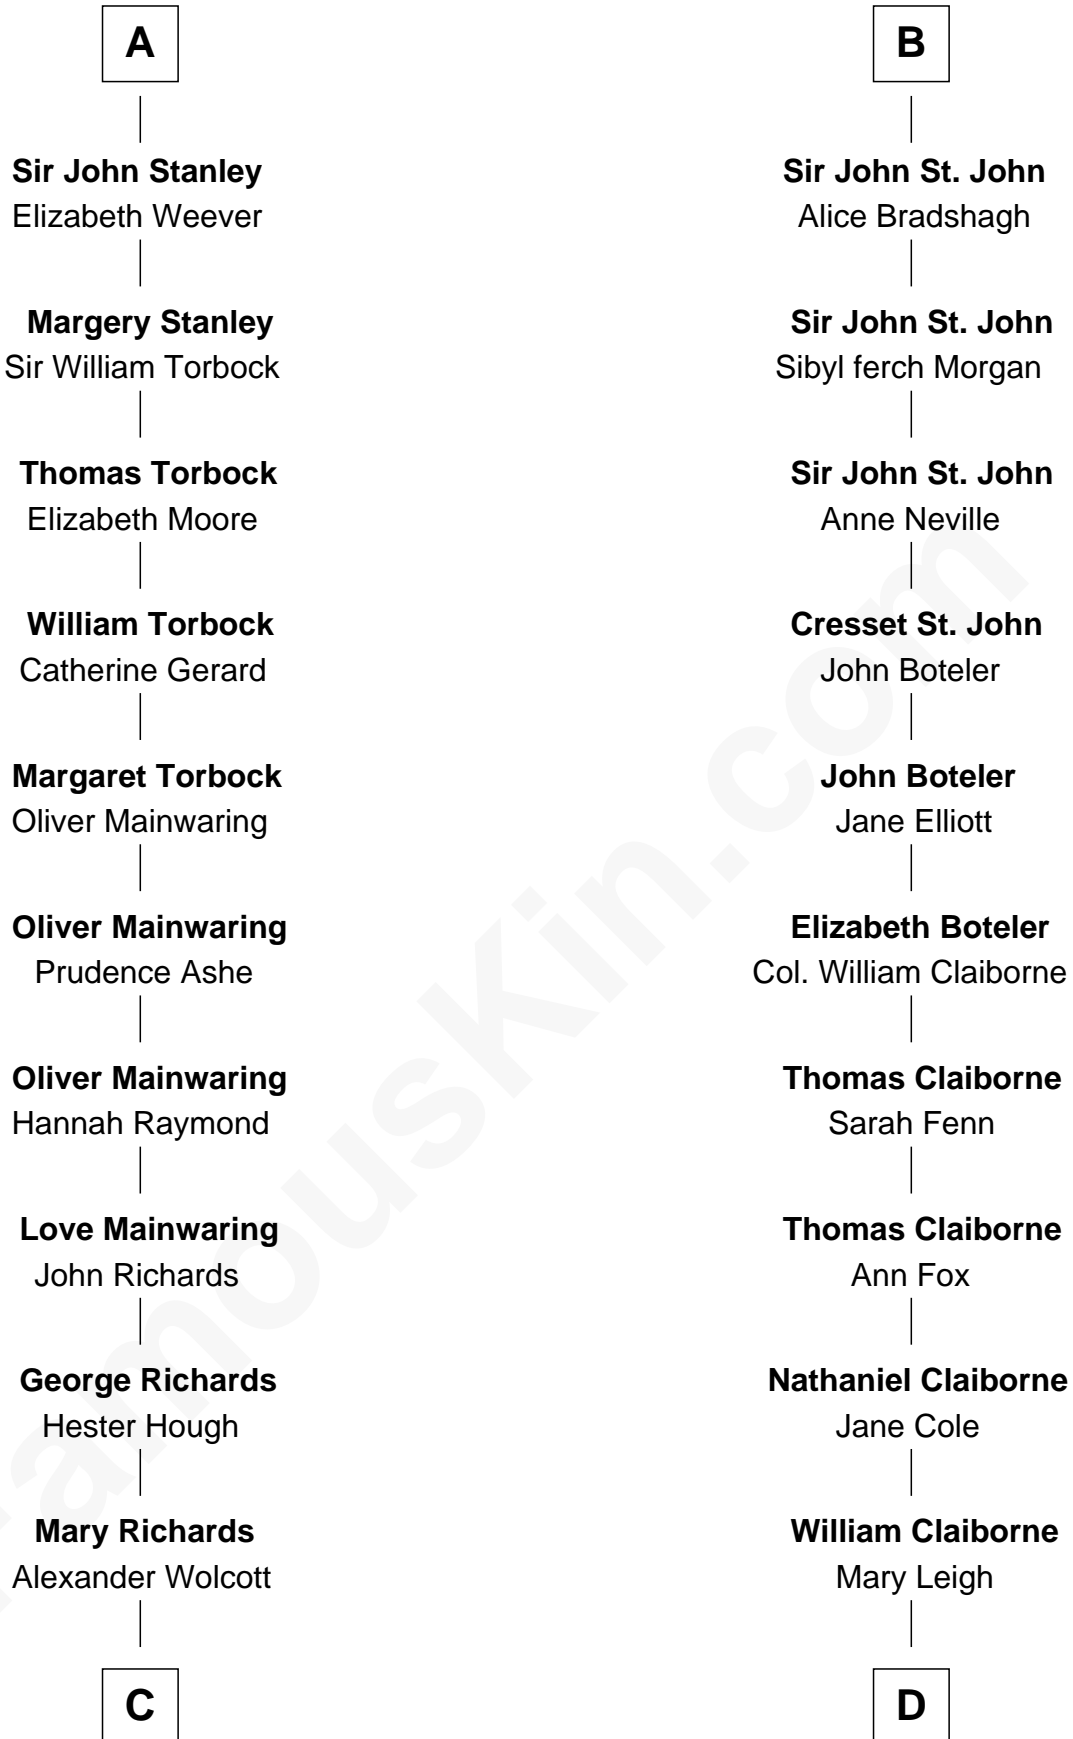

FamousKin.com Relationship Chart of

Buckminster Fuller

Author, Architect, and Inventor

21st cousin of

Liz Claiborne

Fashion Designer and Founder of Liz Claiborne Inc.

C

Christopher Wolcott

Lucy Parsons

Christopher Columbus Wolcott

Susan Blinn

Caroline Matilda Wolcott

Martin Andrews

Caroline Wolcott Andrews

Richard Buckminster Fuller

Buckminster Fuller

Author, Architect, and Inventor

D

William Charles Cole Claiborne

Clarisse Duralde

William Charles Cole Claiborne

Louise de Balathier

Fernand Claiborne

Marie Louise Villeré