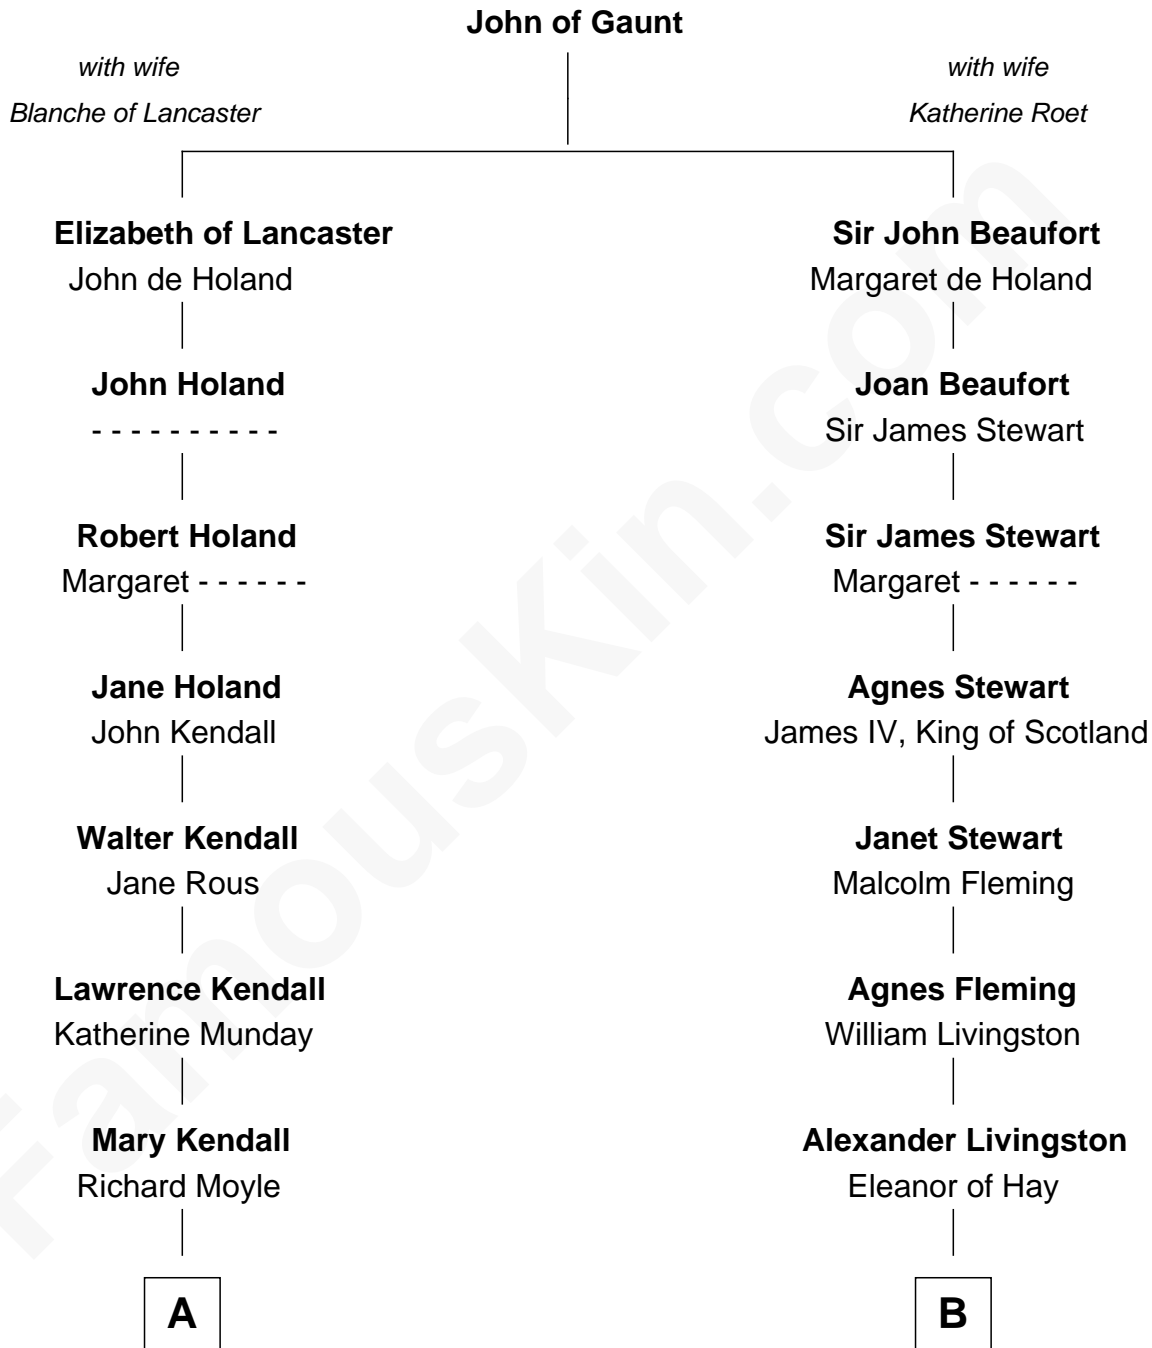

FamousKin.com

Relationship Chart of Buckminster Fuller

Author, Architect, and Inventor

17th cousin 1 time removed of

Howard Dean

79th Governor of Vermont

C

Andrea Belden Maitland

Howard Brush Dean

Howard Dean

79th Governor of Vermont

FamousKin.com