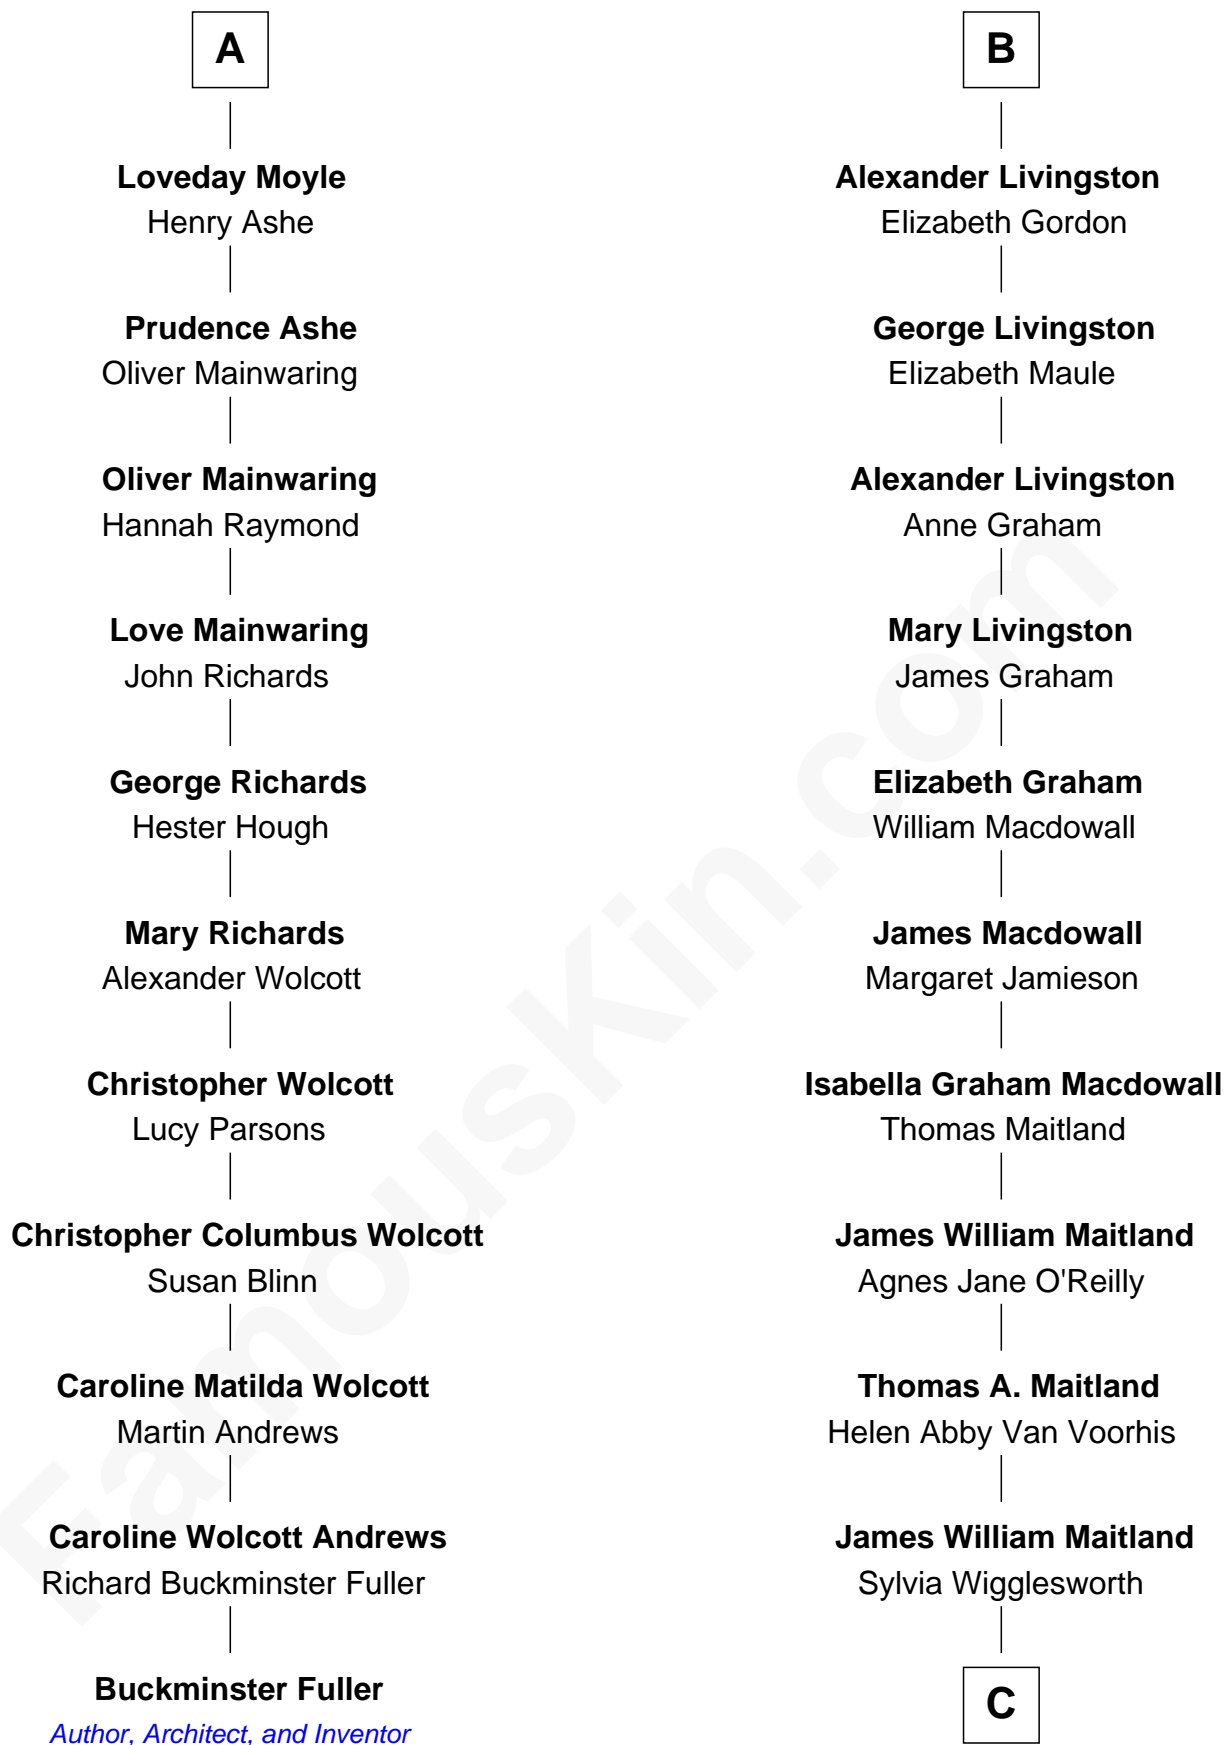

FamousKin.com

Relationship Chart of Buckminster Fuller

Author, Architect, and Inventor

17th cousin 1 time removed of

Howard Dean

79th Governor of Vermont

C

Andrea Belden Maitland

Howard Brush Dean

Howard Dean

79th Governor of Vermont

FamousKin.com