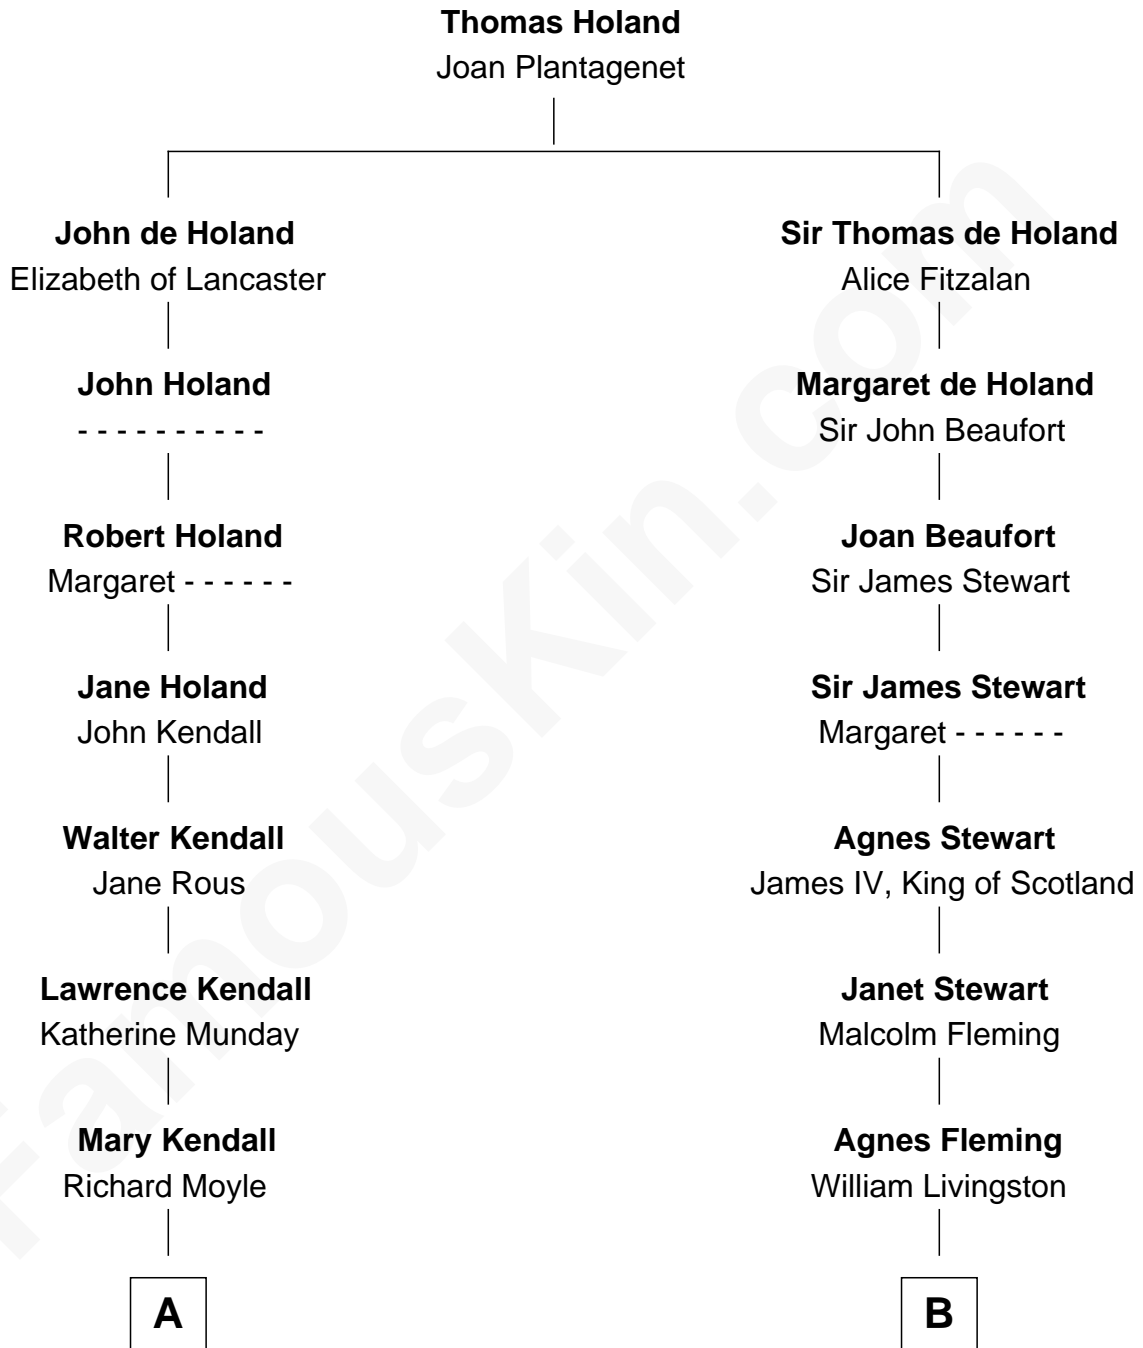

## Relationship Chart of

### Buckminster Fuller

*Author, Architect, and Inventor*

17th cousin 2 times removed of

**Howard Dean**

*79th Governor of Vermont*

C

James William Maitland

Sylvia Wigglesworth

Andrea Belden Maitland

Howard Brush Dean

Howard Dean

*79th Governor of Vermont*

FamousKin.com