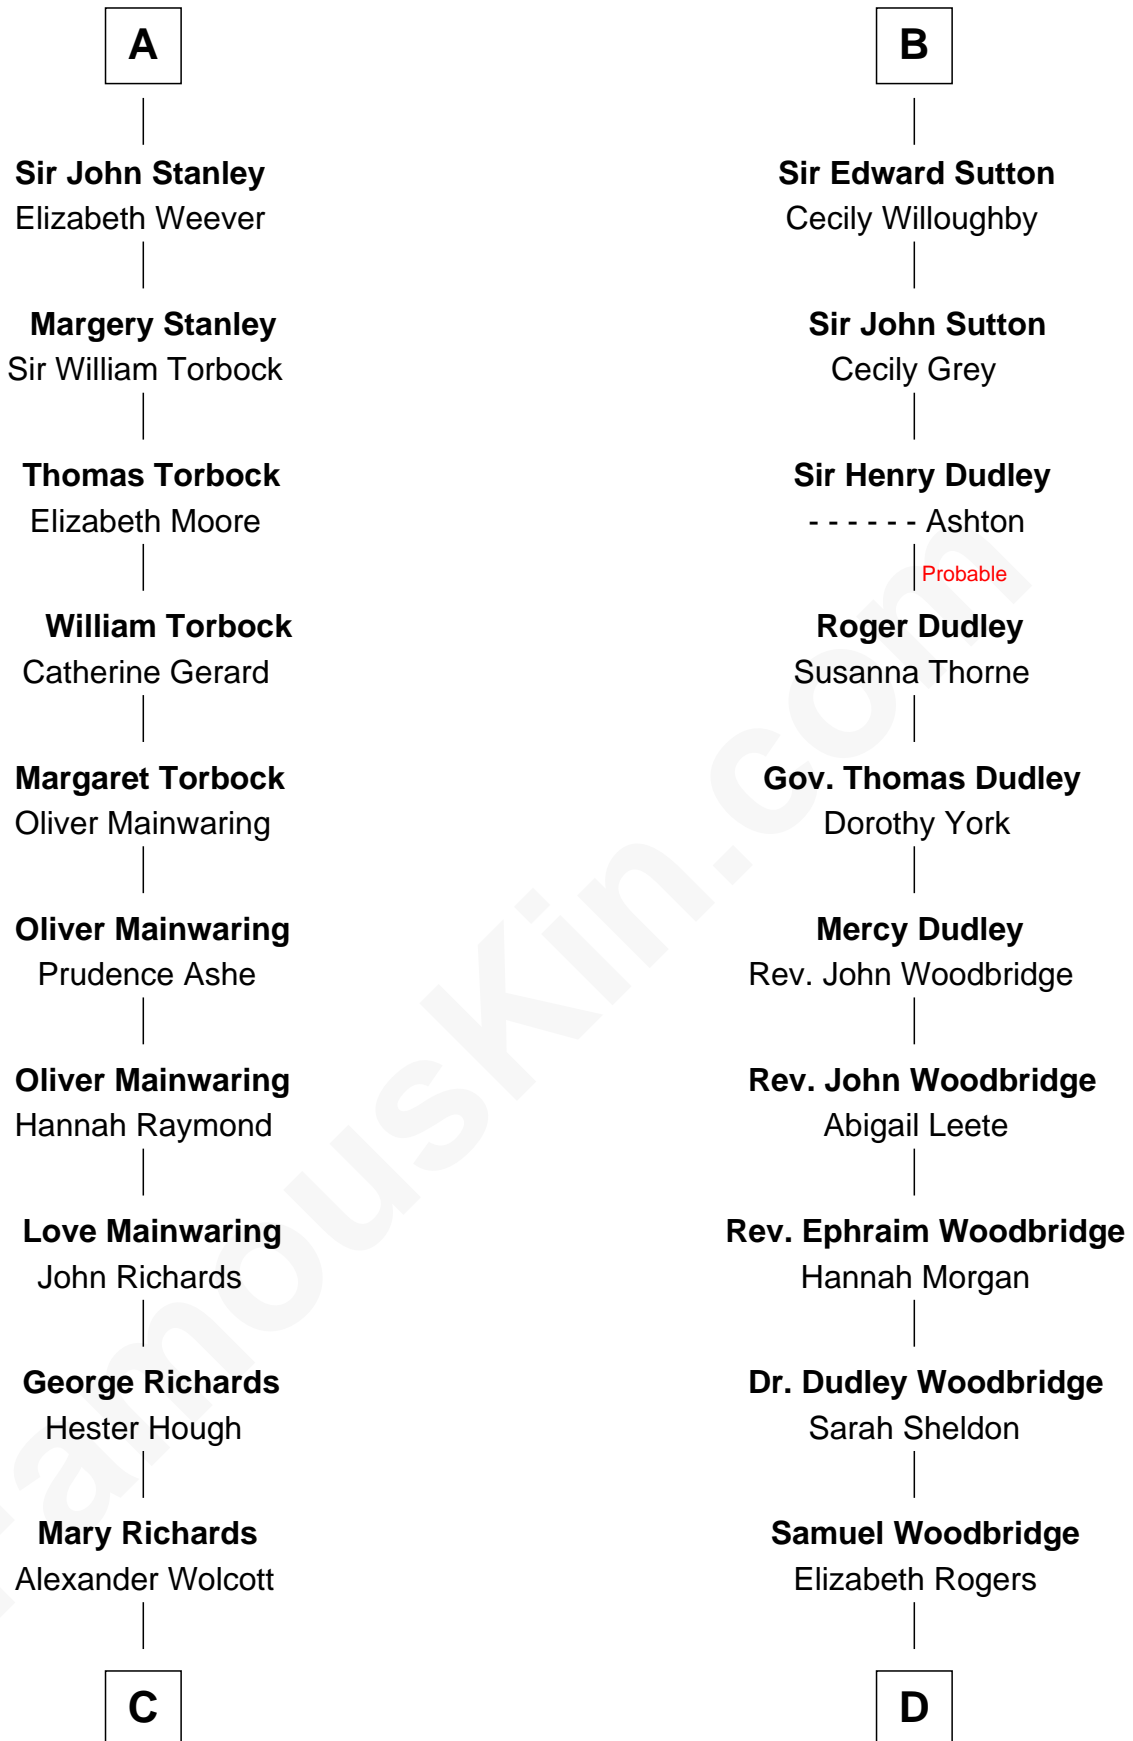

FamousKin.com

Relationship Chart of

Buckminster Fuller

Author, Architect, and Inventor

21st cousin of

Humphrey Bogart

Movie Actor

William de Braiose

Eva Marshal

Eleanor de Braiose
Sir Humphrey de Bohun

Humphrey de Bohun
Maud de Fiennes

Humphrey de Bohun
Elizabeth Plantagenet

Sir William de Bohun
Elizabeth de Badlesmere

Elizabeth de Bohun
Sir Richard Fitzalan

Elizabeth Fitzalan
Sir Robert Goushill

Joan Goushill
Sir Thomas Stanley

A

Eve de Braiose
Sir William de Cantilupe

Milicent de Cantilupe
Eudo la Zouche

Eve la Zouche
Sir Maurice de Berkeley

Thomas de Berkeley
Katherine de Clyvedon

Sir John Berkeley
Elizabeth Betteshorne

Elizabeth Berkeley
Sir John Sutton

Sir Edmund Sutton
Joyce Tiptoft

B

C

Christopher Wolcott

Lucy Parsons

Christopher Columbus Wolcott