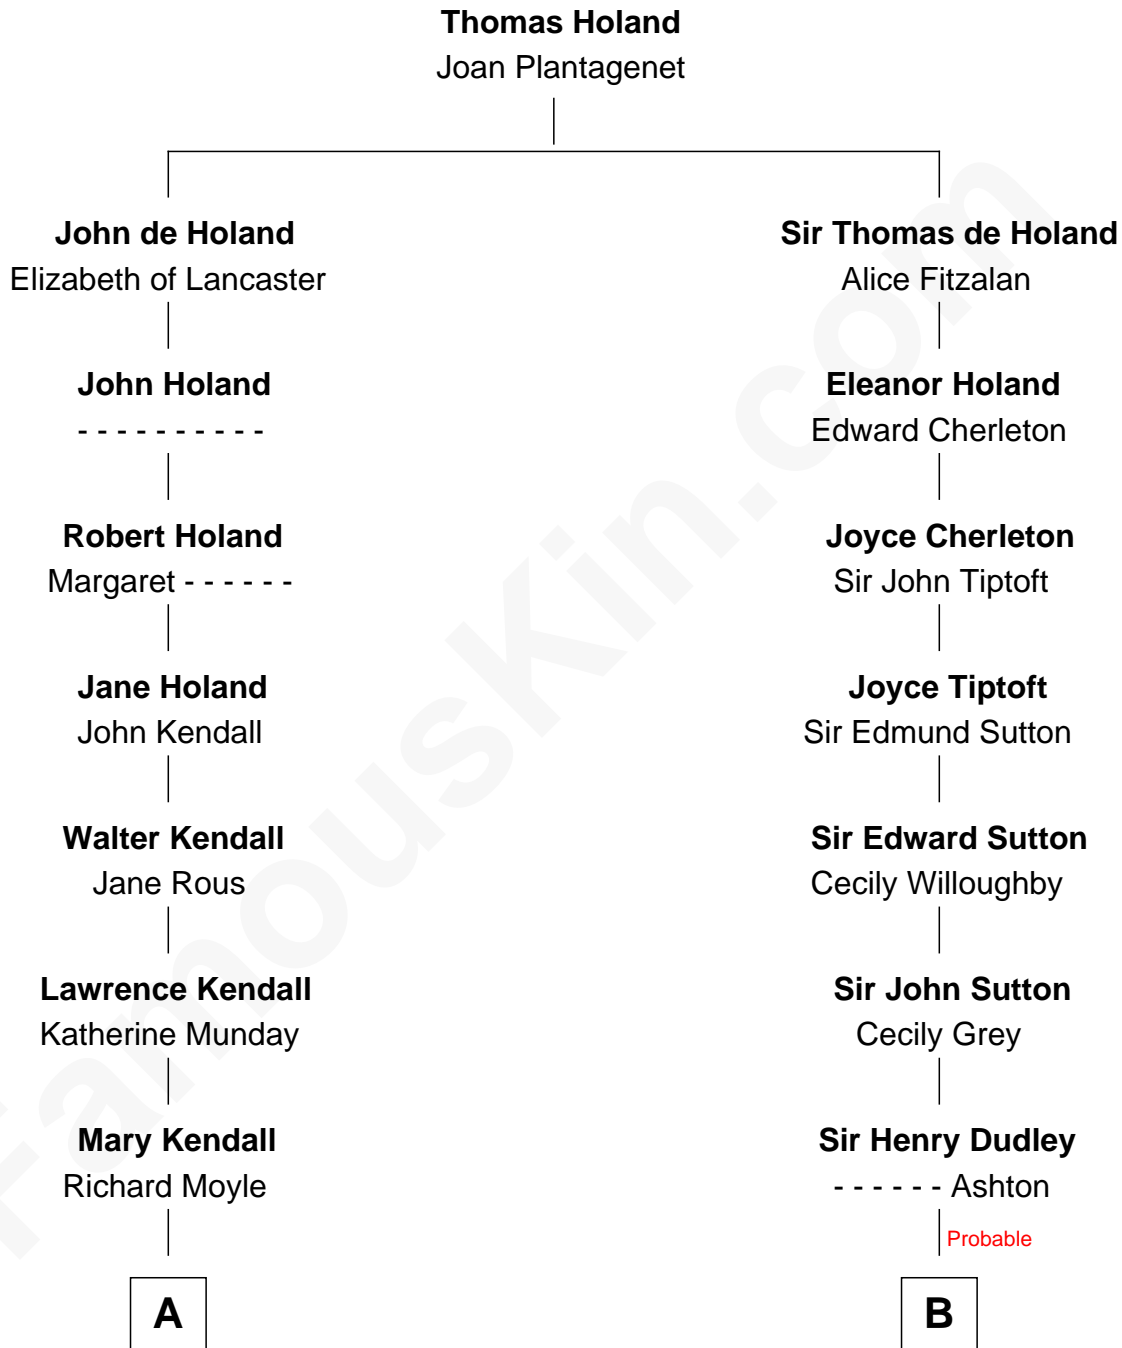

# FamousKin.com Relationship Chart of

**Buckminster Fuller**

*Author, Architect, and Inventor*

17th cousin 1 time removed of

**Humphrey Bogart**

*Movie Actor*

**C**

**Maud Humphrey**

Dr. Belmont Deforest Bogart

**Humphrey Bogart**

*Movie Actor*

FamousKin.com