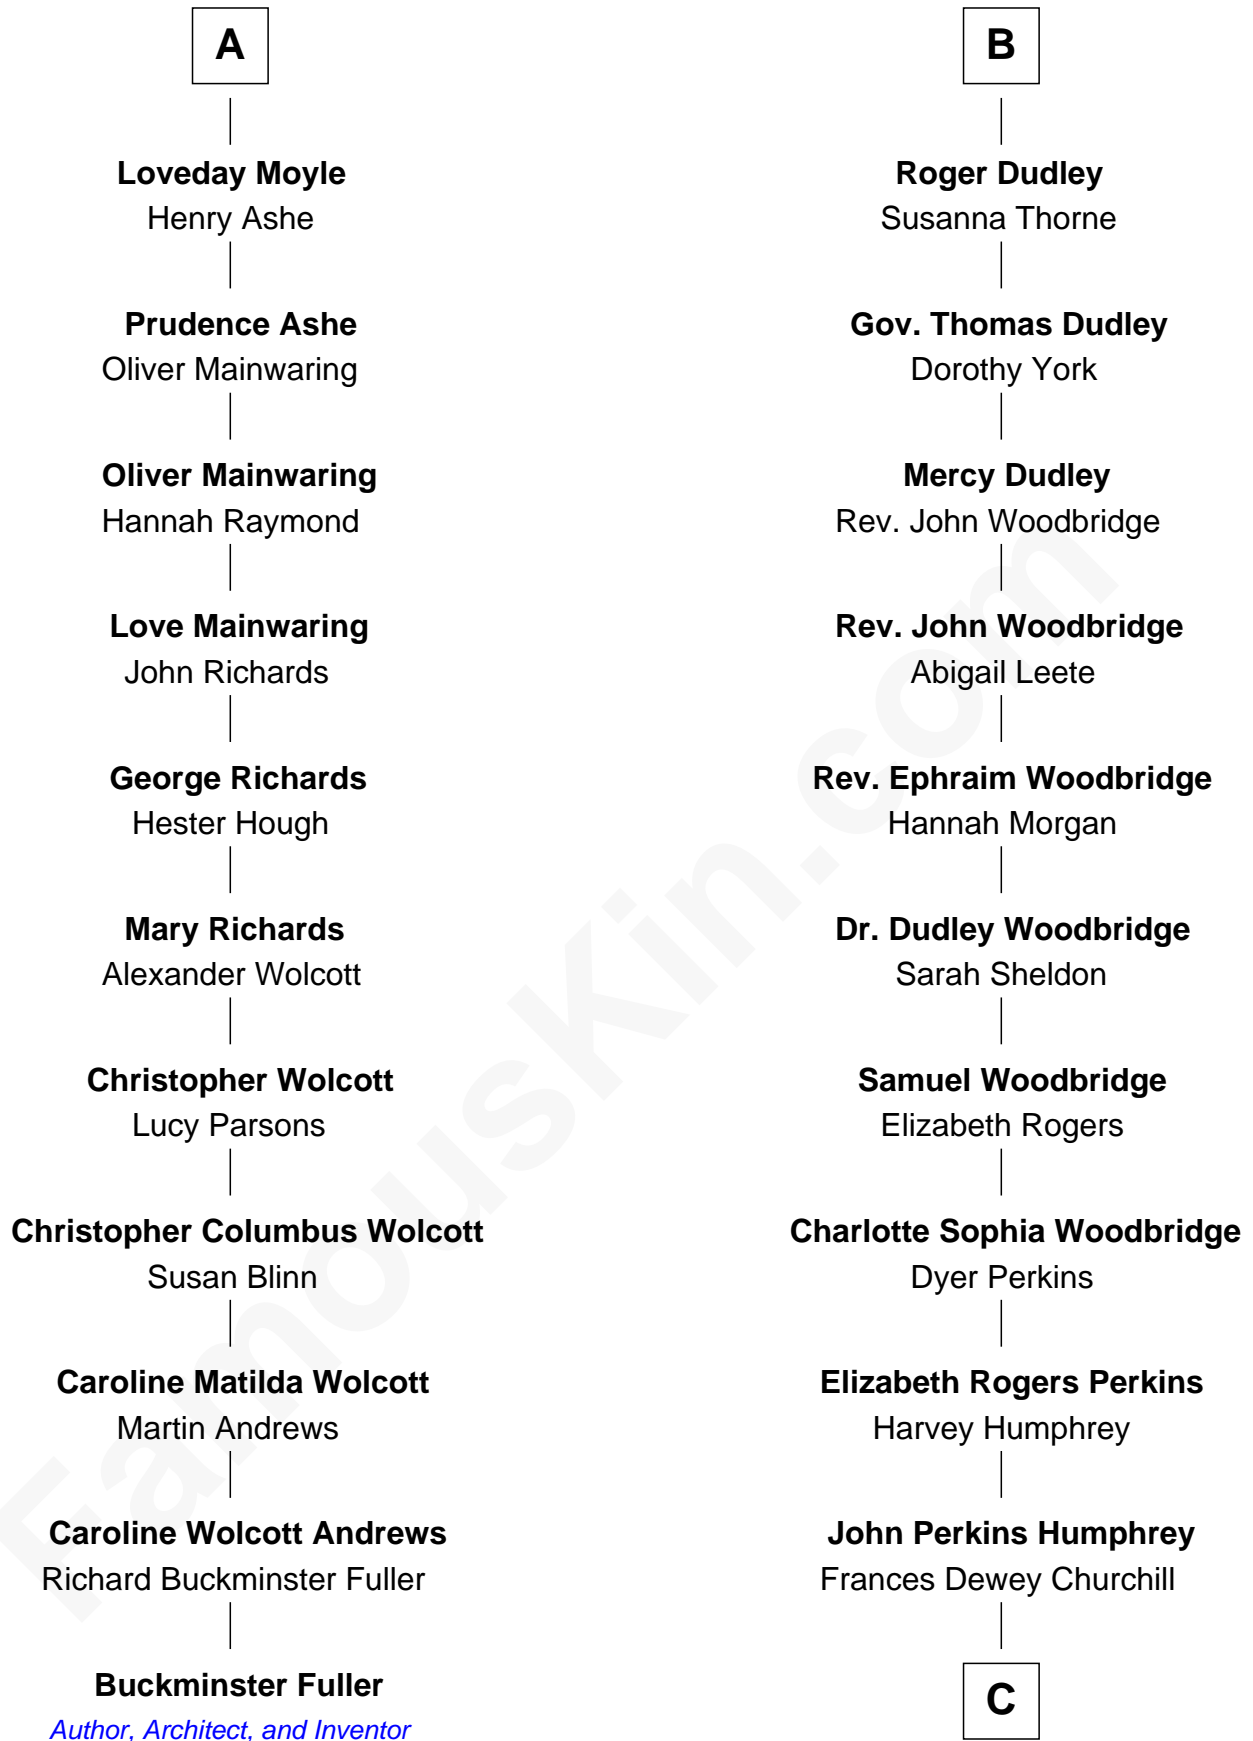

# FamousKin.com Relationship Chart of

**Buckminster Fuller**

*Author, Architect, and Inventor*

17th cousin 1 time removed of

**Humphrey Bogart**

*Movie Actor*

**C**

**Maud Humphrey**

Dr. Belmont Deforest Bogart

**Humphrey Bogart**

*Movie Actor*

FamousKin.com