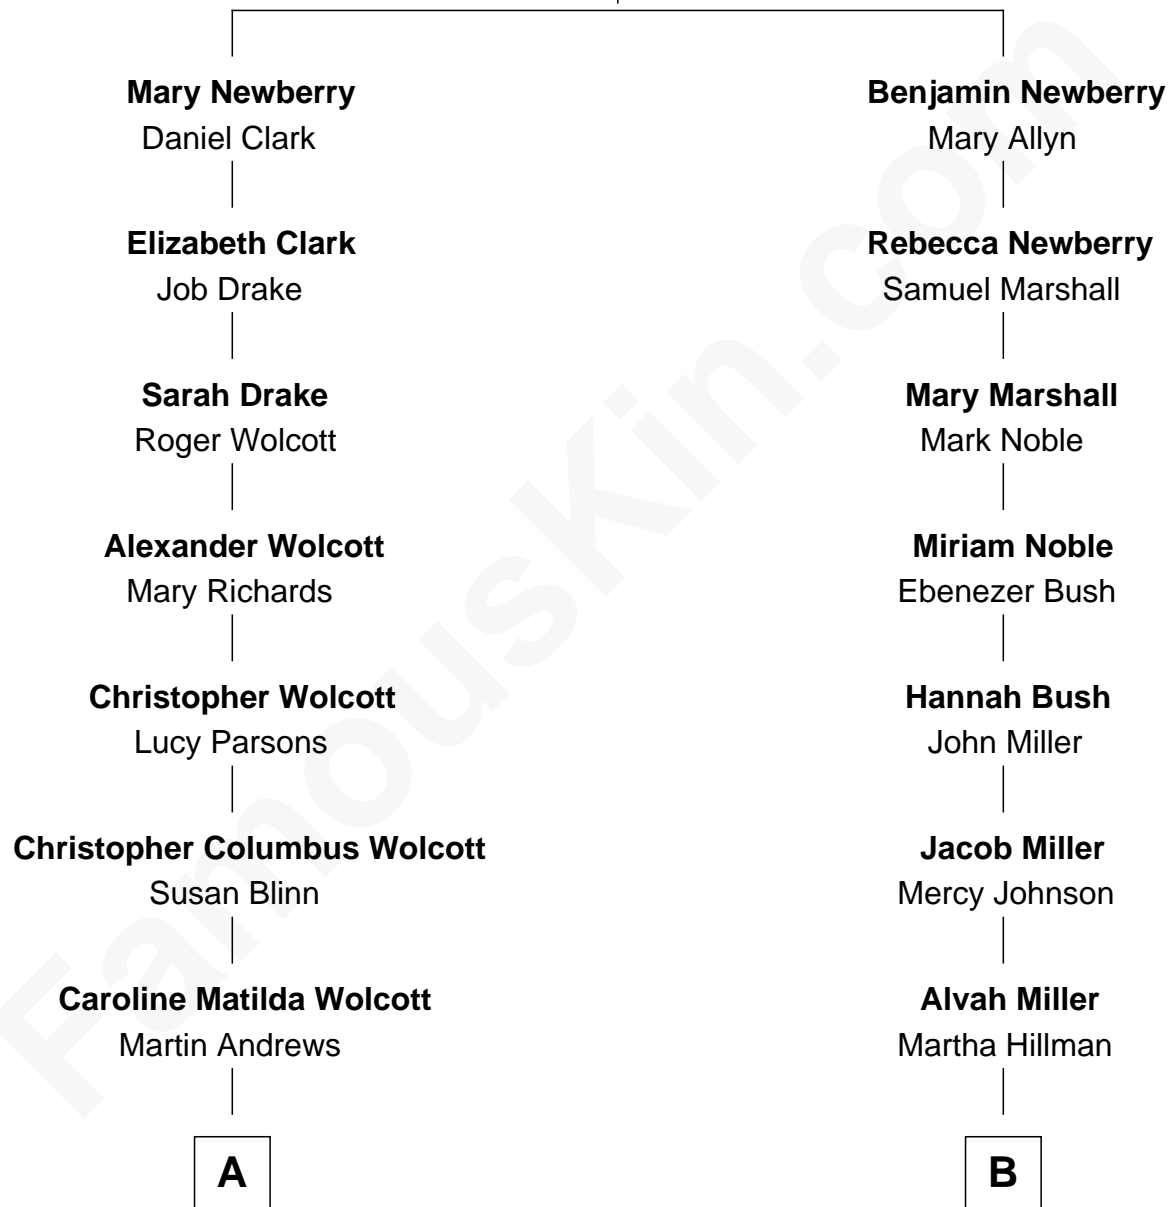

# FamousKin.com Relationship Chart of

**Buckminster Fuller**

*Author, Architect, and Inventor*

8th cousin 1 time removed of

**Agatha Christie**

*Murder Mystery Author*

**Thomas Newberry**

Joan Dabinott

**A**

**Caroline Wolcott Andrews**

Richard Buckminster Fuller

**Buckminster Fuller**

*Author, Architect, and Inventor*

**B**

**Nathaniel Frary Miller**

Martha Messervey

**Frederick Alvah Miller**

Clarissa Boehmer

**Agatha Christie**

*Murder Mystery Author*

FamousKin.com