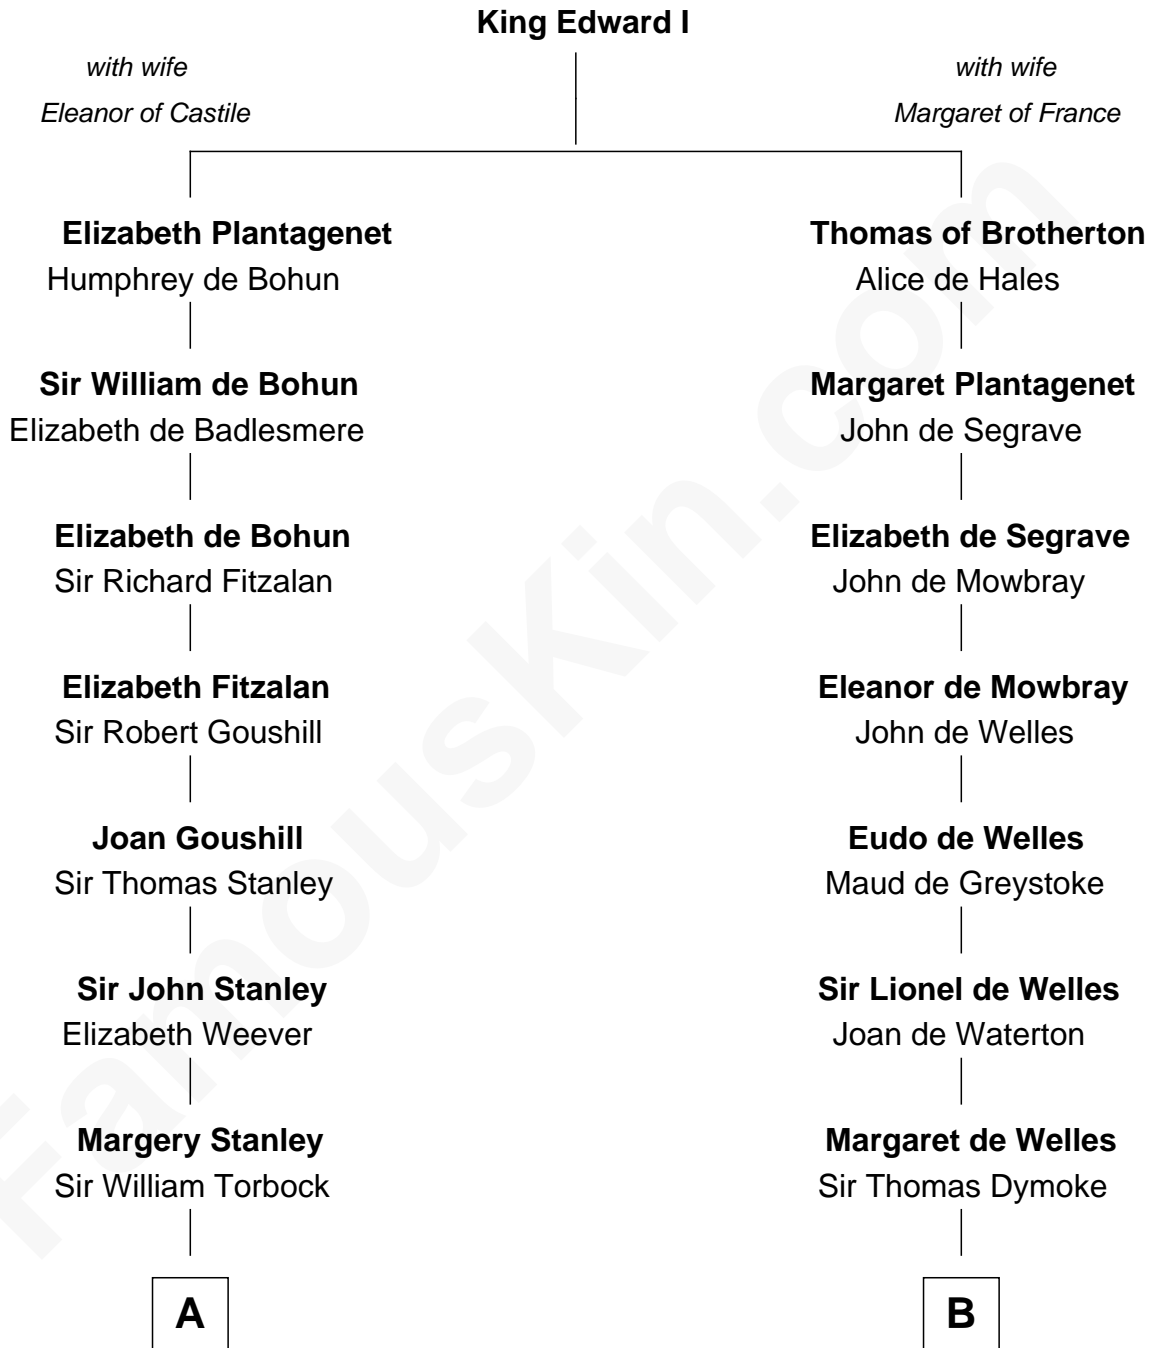

FamousKin.com

Relationship Chart of Buckminster Fuller

Author, Architect, and Inventor

19th cousin 2 times removed of

Ray Bradbury

Author of The Martian Chronicles

C

Caroline Matilda Wolcott

Martin Andrews

Caroline Wolcott Andrews

Richard Buckminster Fuller

Buckminster Fuller

Author, Architect, and Inventor

D

Samuel Bradbury

Frances Mary Rohead