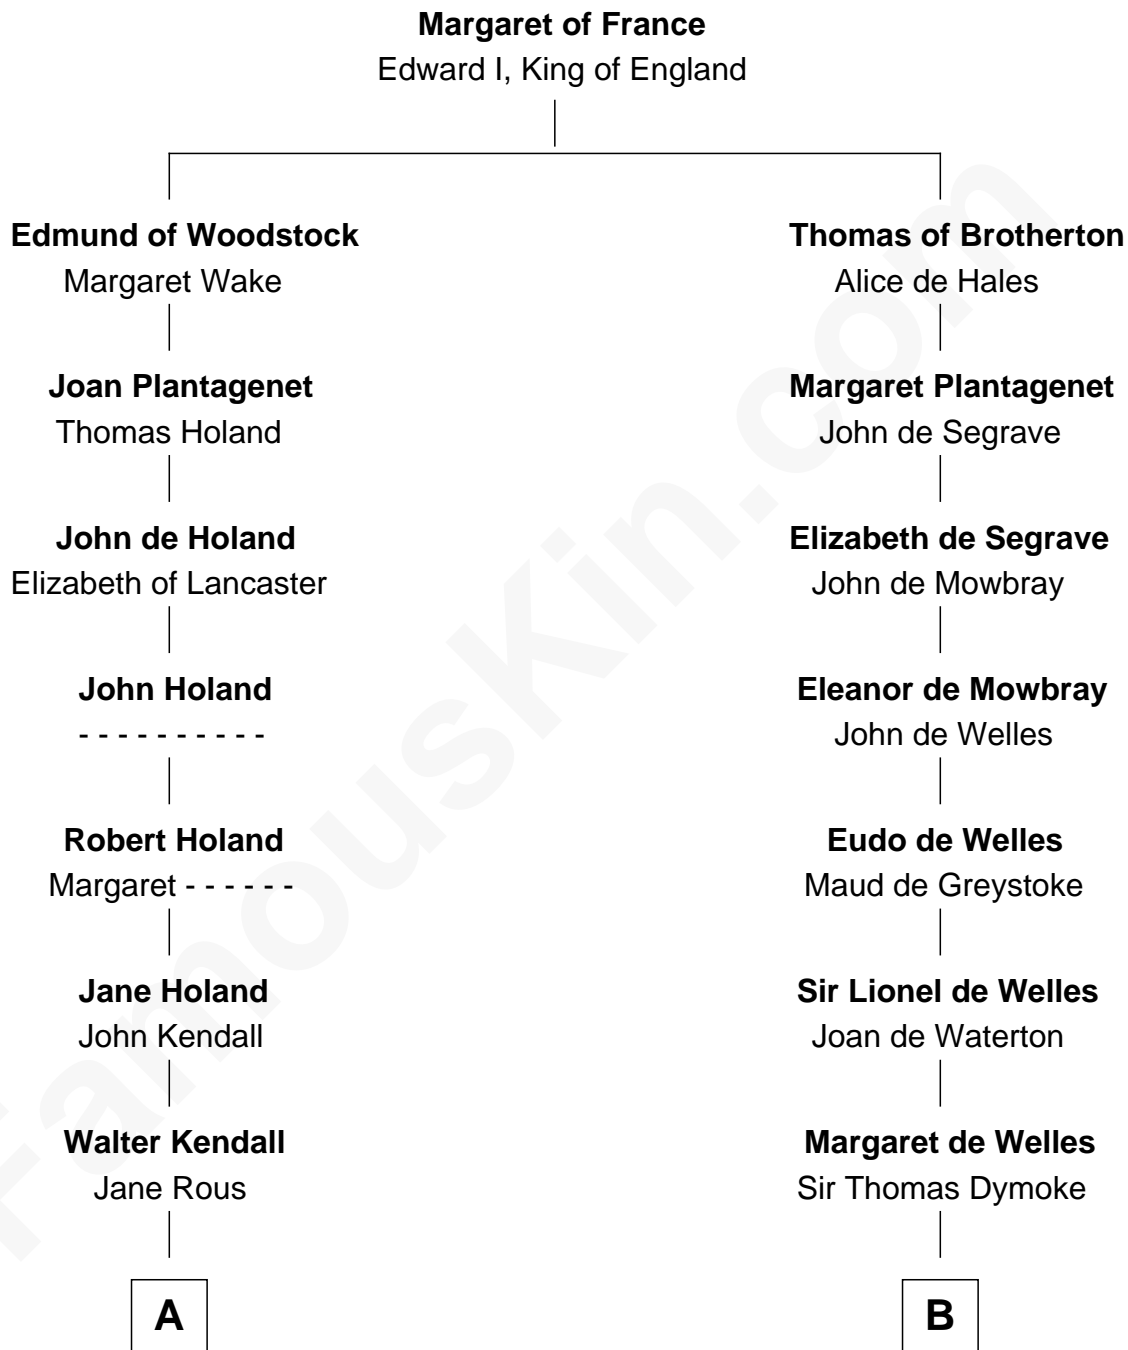

FamousKin.com

Relationship Chart of Buckminster Fuller

Author, Architect, and Inventor

19th cousin 2 times removed of

Ray Bradbury

Author of The Martian Chronicles

C

Caroline Matilda Wolcott

Martin Andrews

Caroline Wolcott Andrews

Richard Buckminster Fuller

Buckminster Fuller

Author, Architect, and Inventor

D

Samuel Bradbury

Frances Mary Rohead