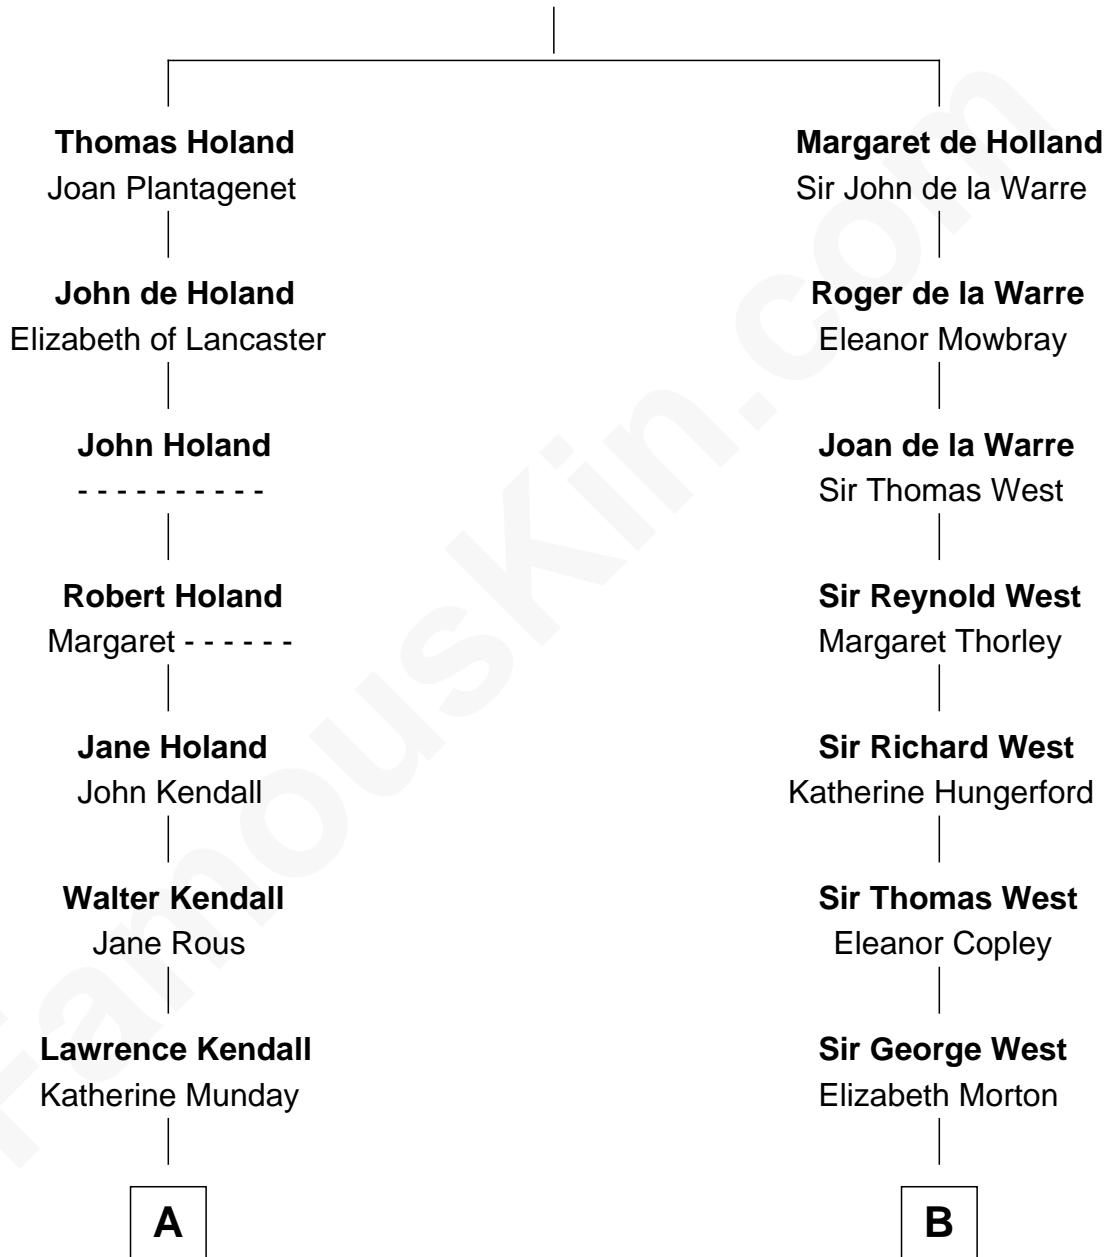

FamousKin.com Relationship Chart of

Buckminster Fuller

Author, Architect, and Inventor

18th cousin 1 time removed of

Ray Bradbury

Author of The Martian Chronicles

Sir Robert de Holland

Maude la Zouche

C

Caroline Wolcott Andrews
Richard Buckminster Fuller

Buckminster Fuller
Author, Architect, and Inventor

D

Samuel Hinkston Bradbury
Minnie Alice Davis

Leonard Spaulding Bradbury
Esther Marie Moberg

Ray Bradbury
Author of The Martian Chronicles