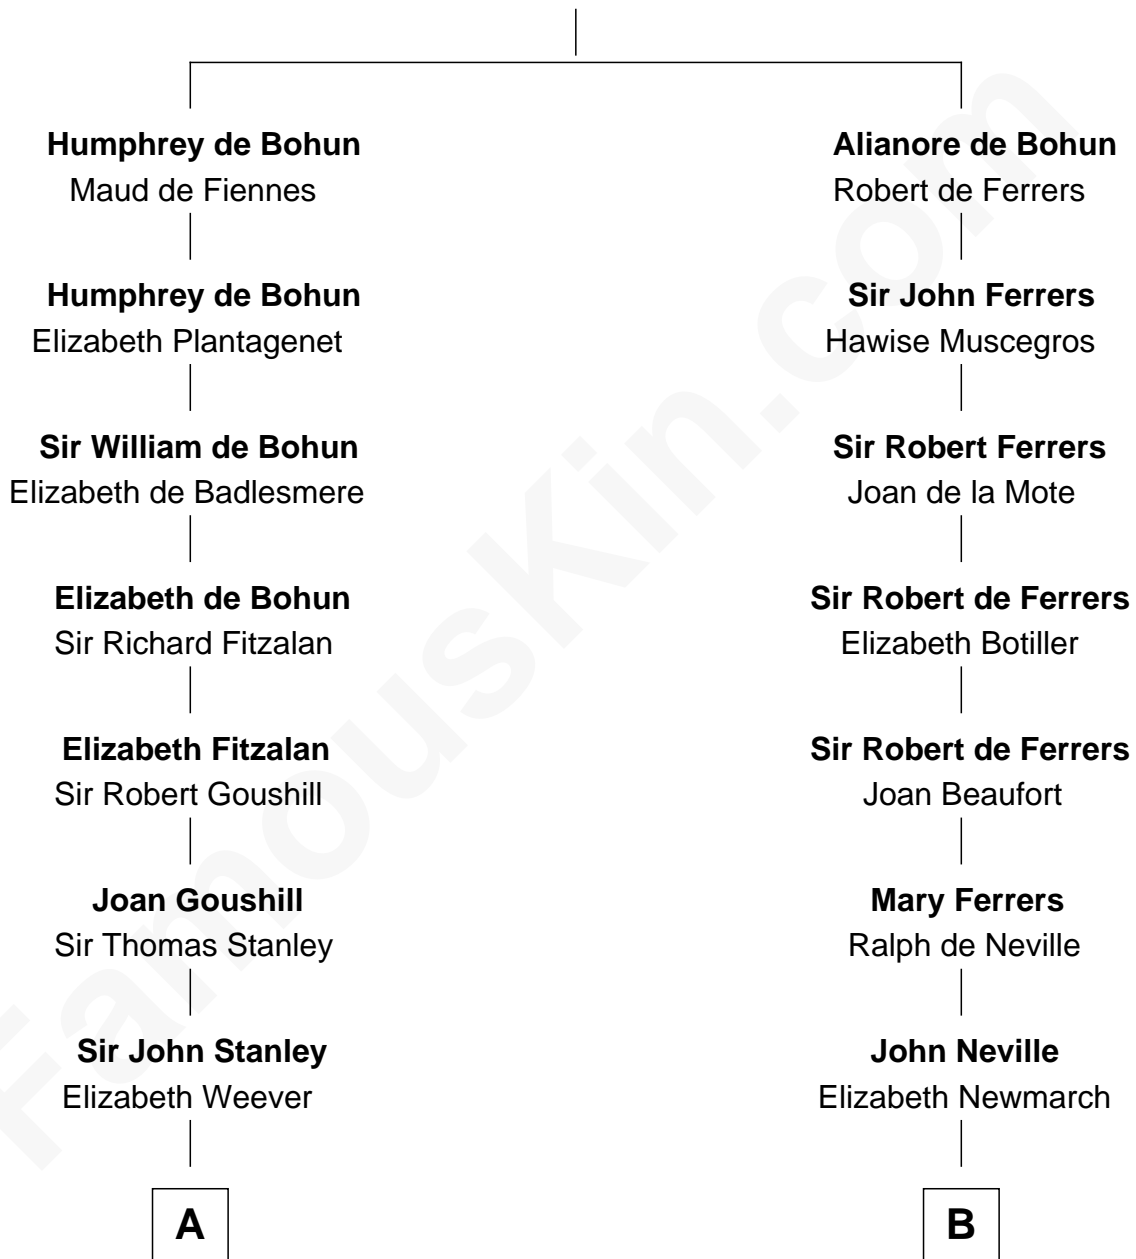

FamousKin.com

Relationship Chart of

Buckminster Fuller

Author, Architect, and Inventor

17th cousin 3 times removed of

George Washington

1st U.S. President

Sir Humphrey de Bohun

Eleanor de Braiose

C

Christopher Columbus Wolcott

Susan Blinn

Caroline Matilda Wolcott

Martin Andrews

Caroline Wolcott Andrews

Richard Buckminster Fuller