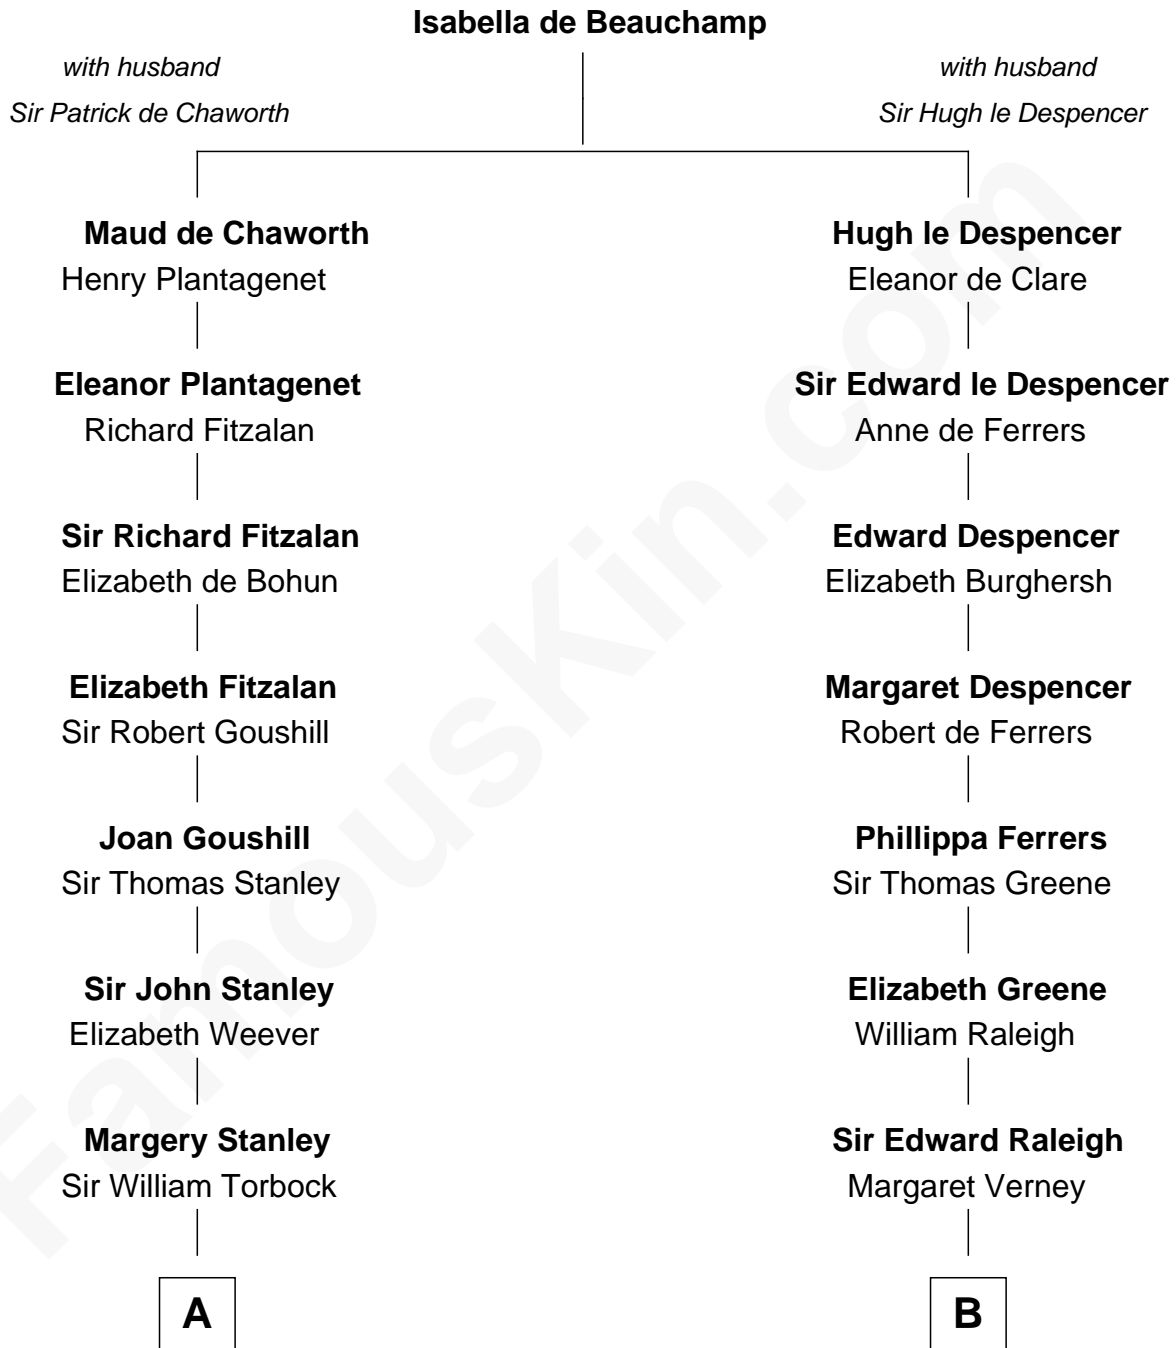

FamousKin.com Relationship Chart of

Buckminster Fuller

Author, Architect, and Inventor

19th cousin of

Shanghai Pierce

Texas Cattleman

C

Caroline Matilda Wolcott

Martin Andrews

Caroline Wolcott Andrews

Richard Buckminster Fuller

Buckminster Fuller

Author, Architect, and Inventor

D

Susanna Stoddard

Isaac Pearce

Jonathan D. Pearce

Hanna Phillips Head

Shanghai Pierce

Texas Cattleman

FamousKin.com