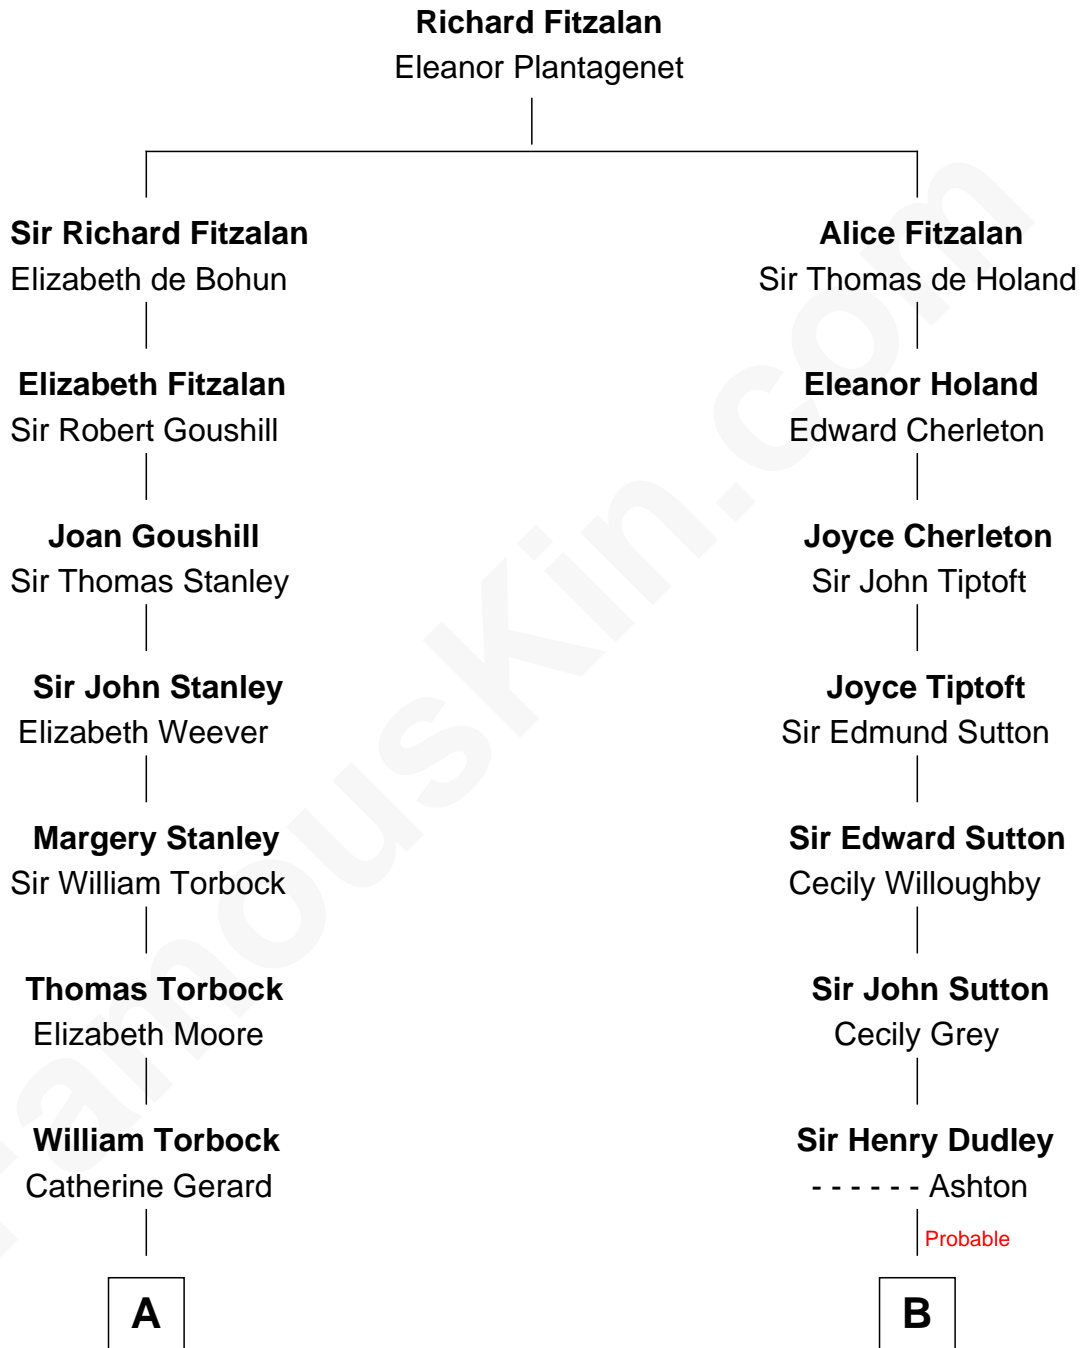

FamousKin.com

Relationship Chart of Buckminster Fuller

Author, Architect, and Inventor

17th cousin 1 time removed of

Alan Shepard

Mercury and Apollo Astronaut

C

Alan Bartlett Shepard
Pauline Renza Emerson

Alan Shepard
Mercury and Apollo Astronaut

FamousKin.com