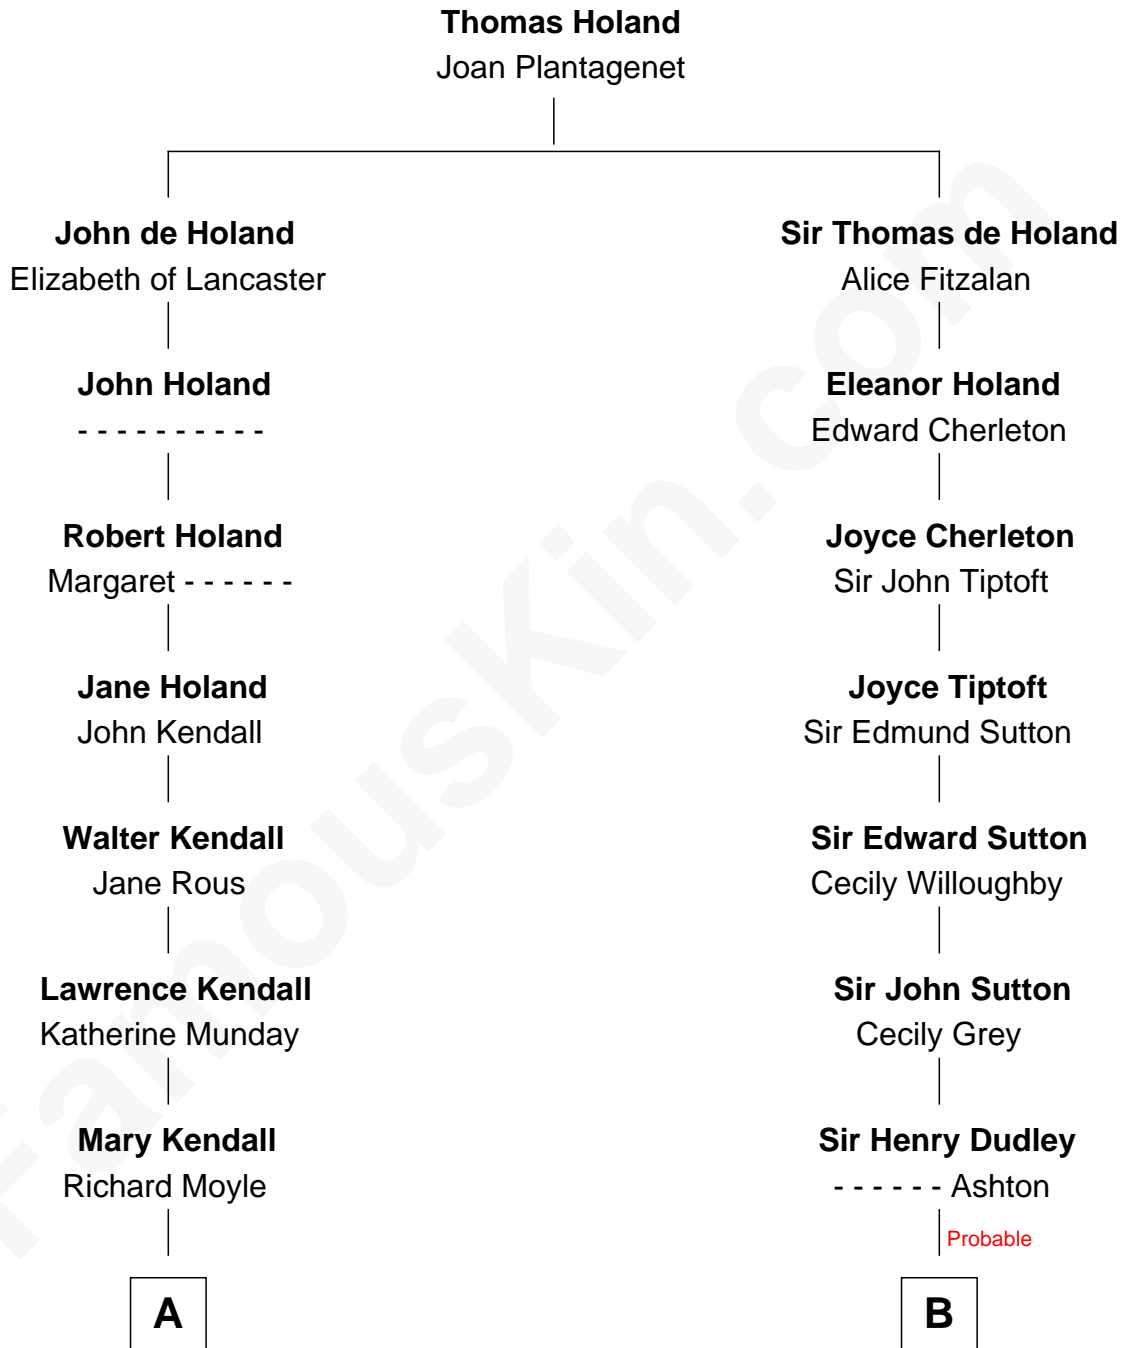

FamousKin.com

Relationship Chart of

Buckminster Fuller

Author, Architect, and Inventor

17th cousin 1 time removed of

Alan Shepard

Mercury and Apollo Astronaut

C

Alan Bartlett Shepard
Pauline Renza Emerson

Alan Shepard
Mercury and Apollo Astronaut

FamousKin.com