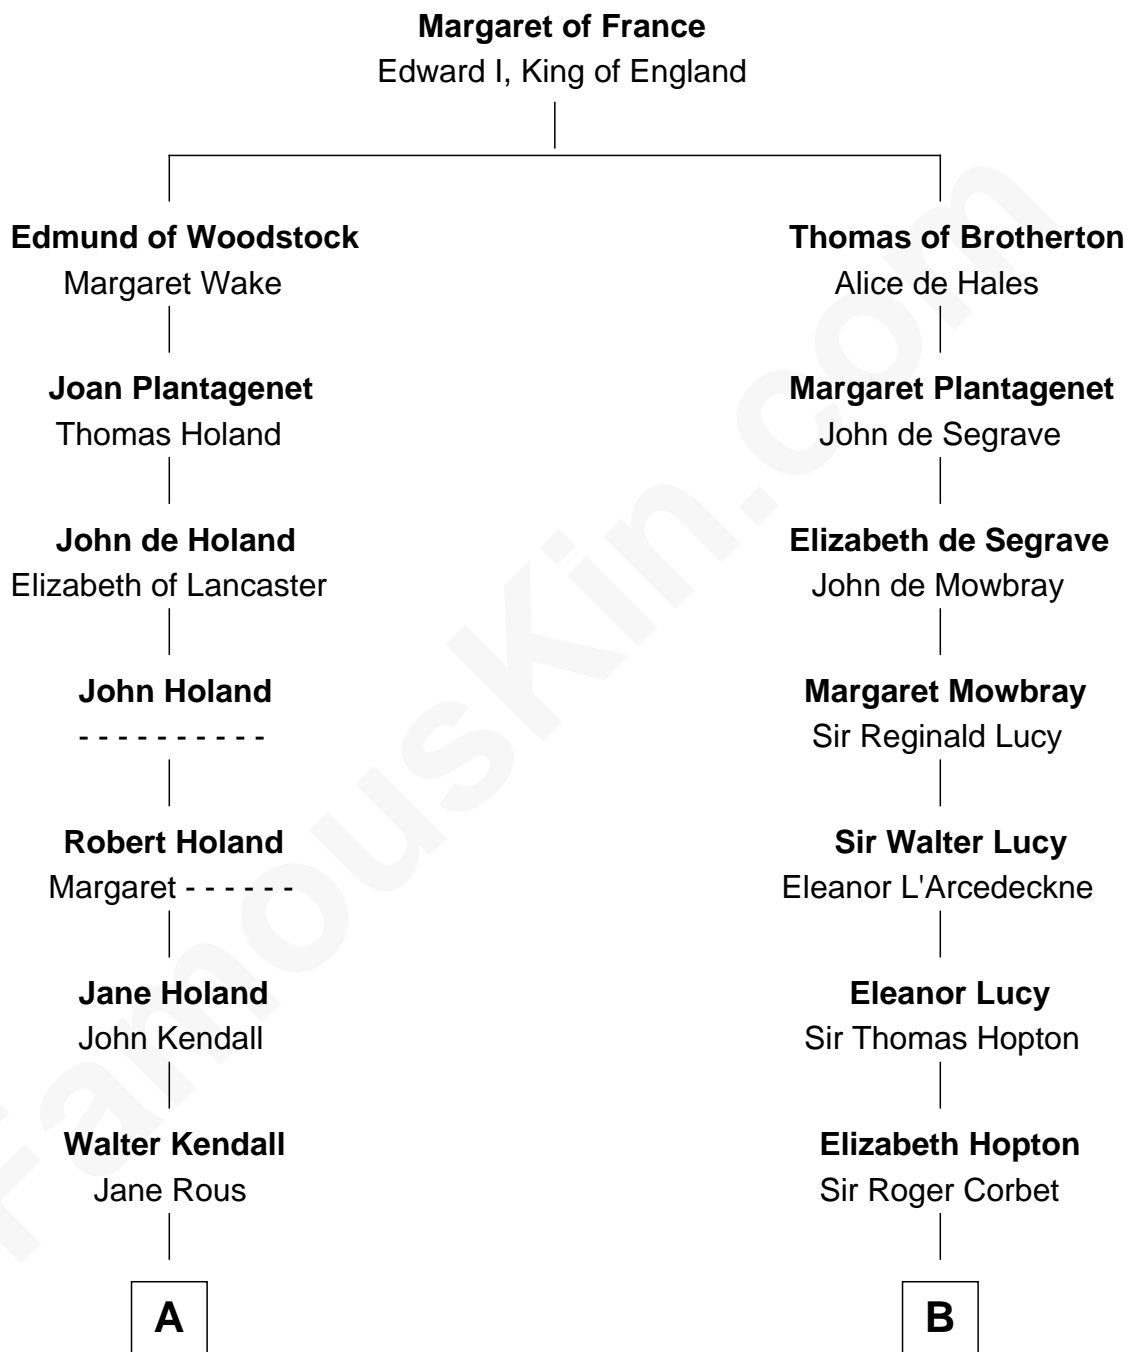

FamousKin.com

Relationship Chart of

Buckminster Fuller

Author, Architect, and Inventor

19th cousin 2 times removed of

Orson Welles

Radio, Stage, and Movie Actor

C

Caroline Matilda Wolcott

Martin Andrews

Caroline Wolcott Andrews

Richard Buckminster Fuller

Buckminster Fuller

Author, Architect, and Inventor

D

William Hill Wells

Elizabeth Dagworthy

Henry Hill Welles

Mary Putnam

Richard Jones Welles

Mary Blanche Head

Richard Head Welles

Beatrice Ives

Orson Welles