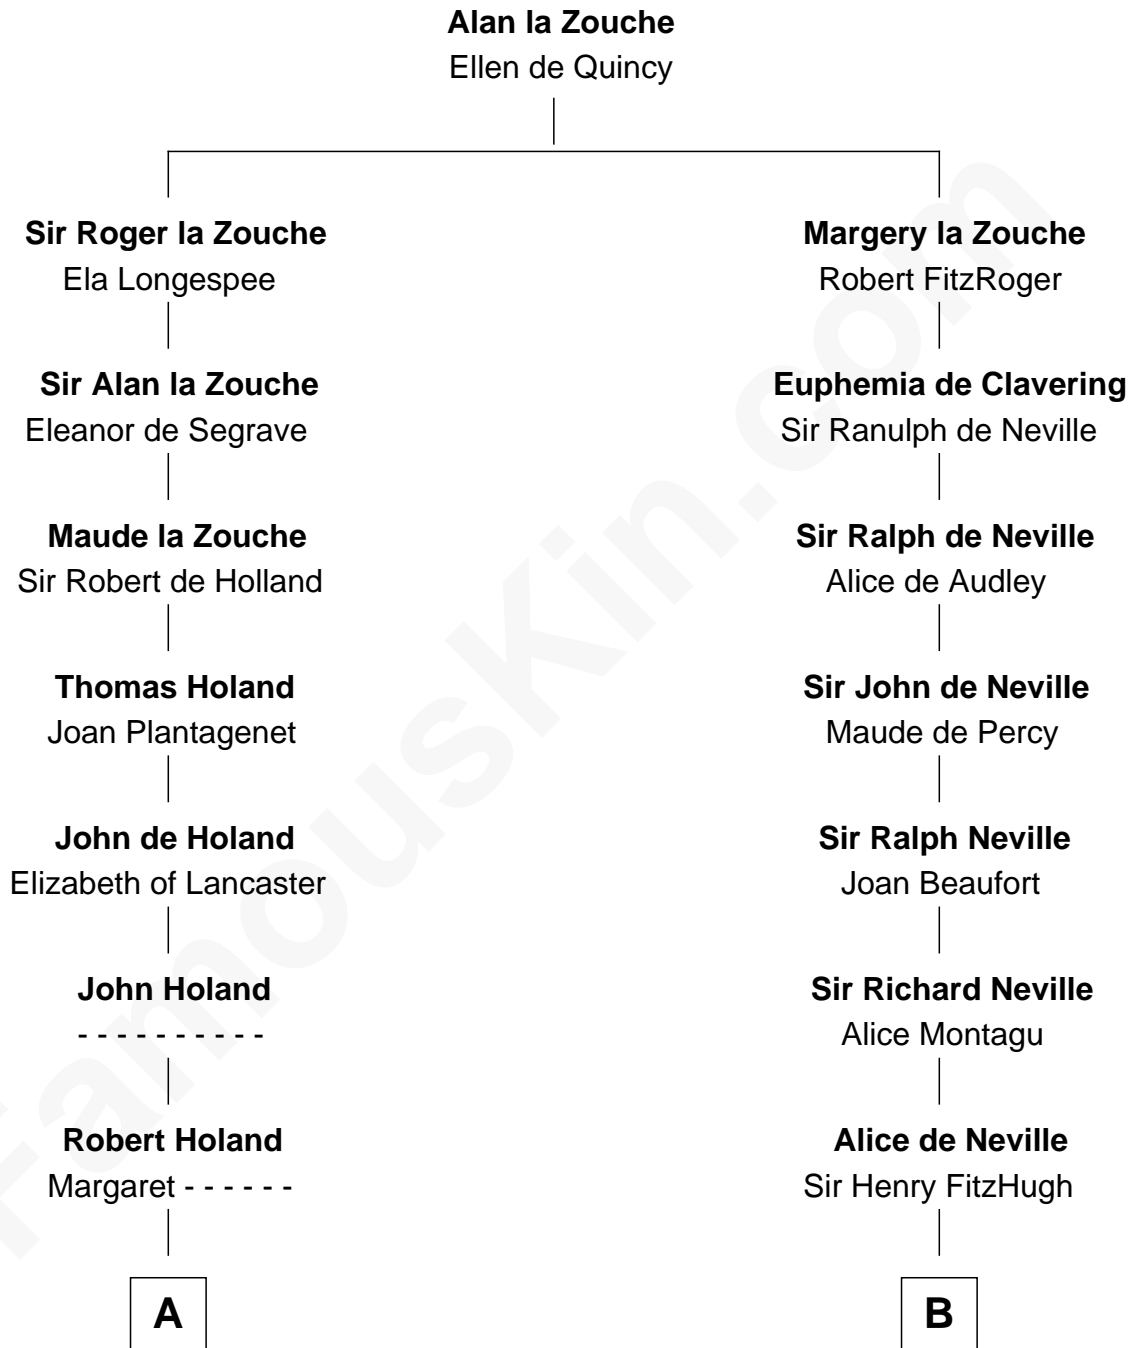

FamousKin.com

Relationship Chart of Buckminster Fuller

Author, Architect, and Inventor

9th cousin 12 times removed of

Catherine Parr

6th Wife of King Henry VIII

C

—
Christopher Wolcott

Lucy Parsons

—
Christopher Columbus Wolcott

Susan Blinn

—
Caroline Matilda Wolcott

Martin Andrews

—
Caroline Wolcott Andrews

Richard Buckminster Fuller

—
Buckminster Fuller