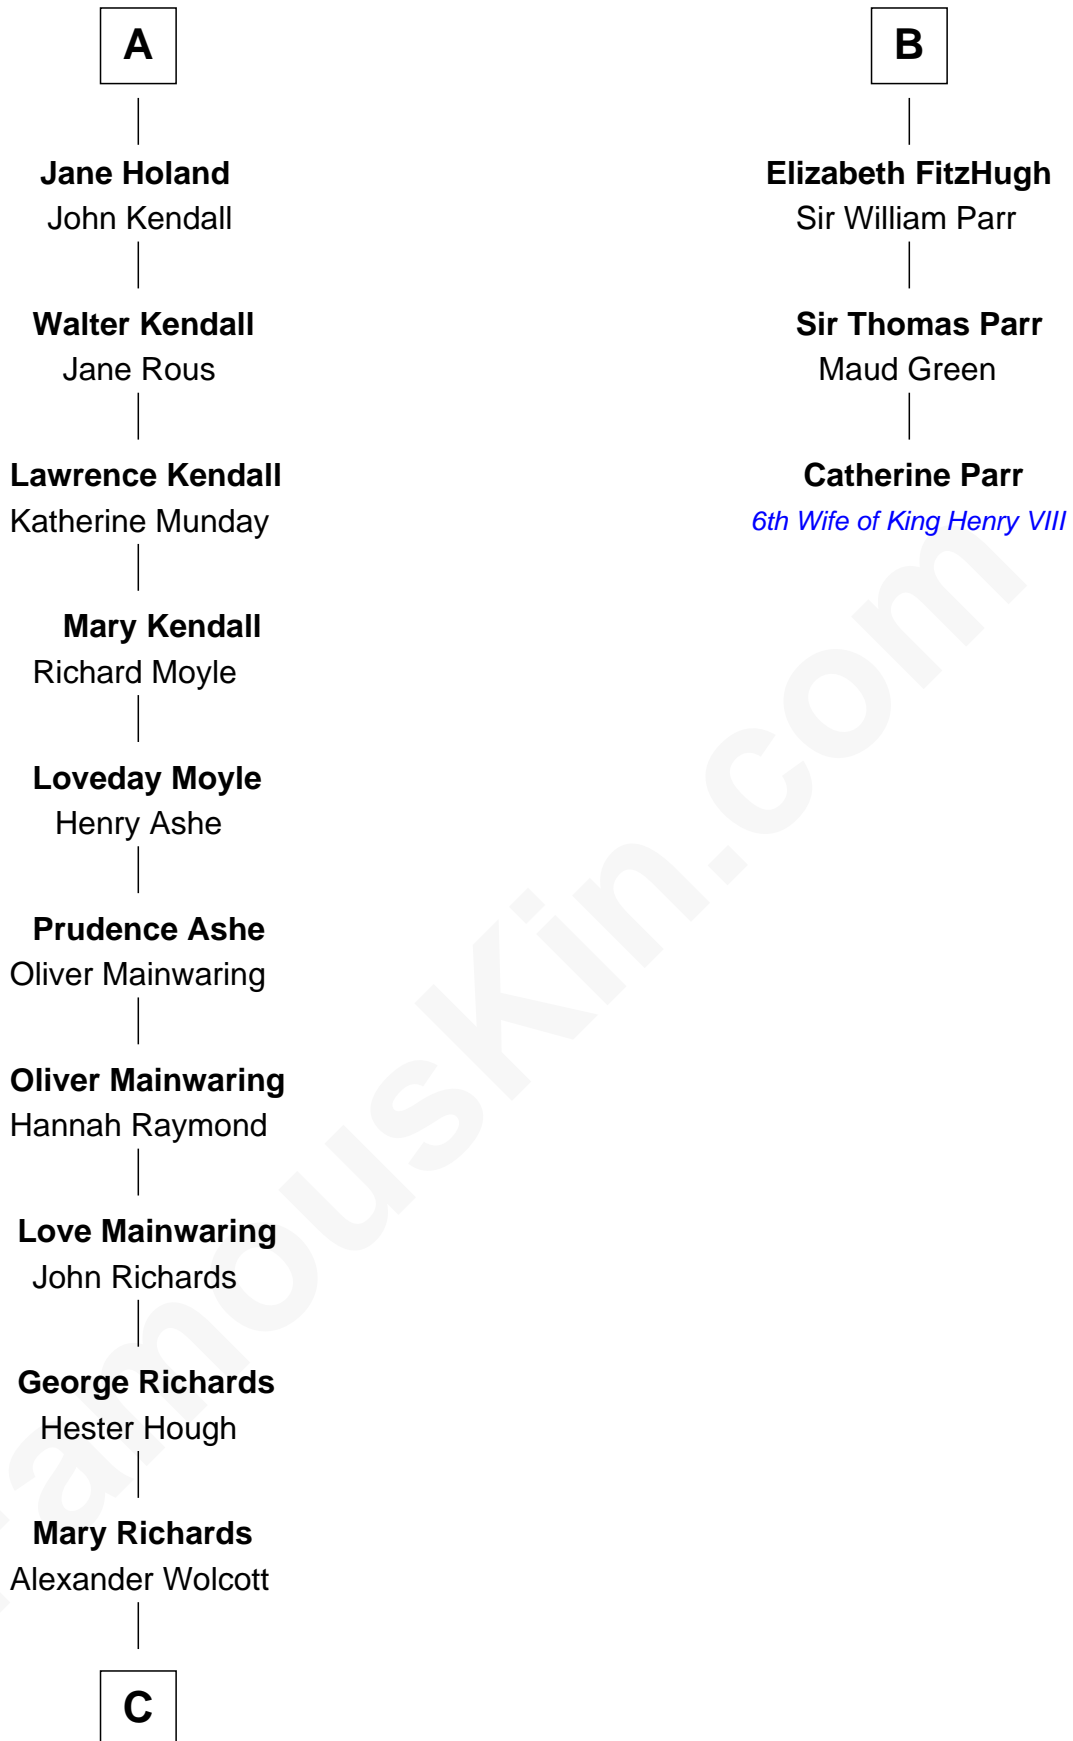

FamousKin.com

Relationship Chart of Buckminster Fuller

Author, Architect, and Inventor

9th cousin 12 times removed of

Catherine Parr

6th Wife of King Henry VIII

C

—
Christopher Wolcott

Lucy Parsons

—
Christopher Columbus Wolcott

Susan Blinn

—
Caroline Matilda Wolcott

Martin Andrews

—
Caroline Wolcott Andrews

Richard Buckminster Fuller

—
Buckminster Fuller