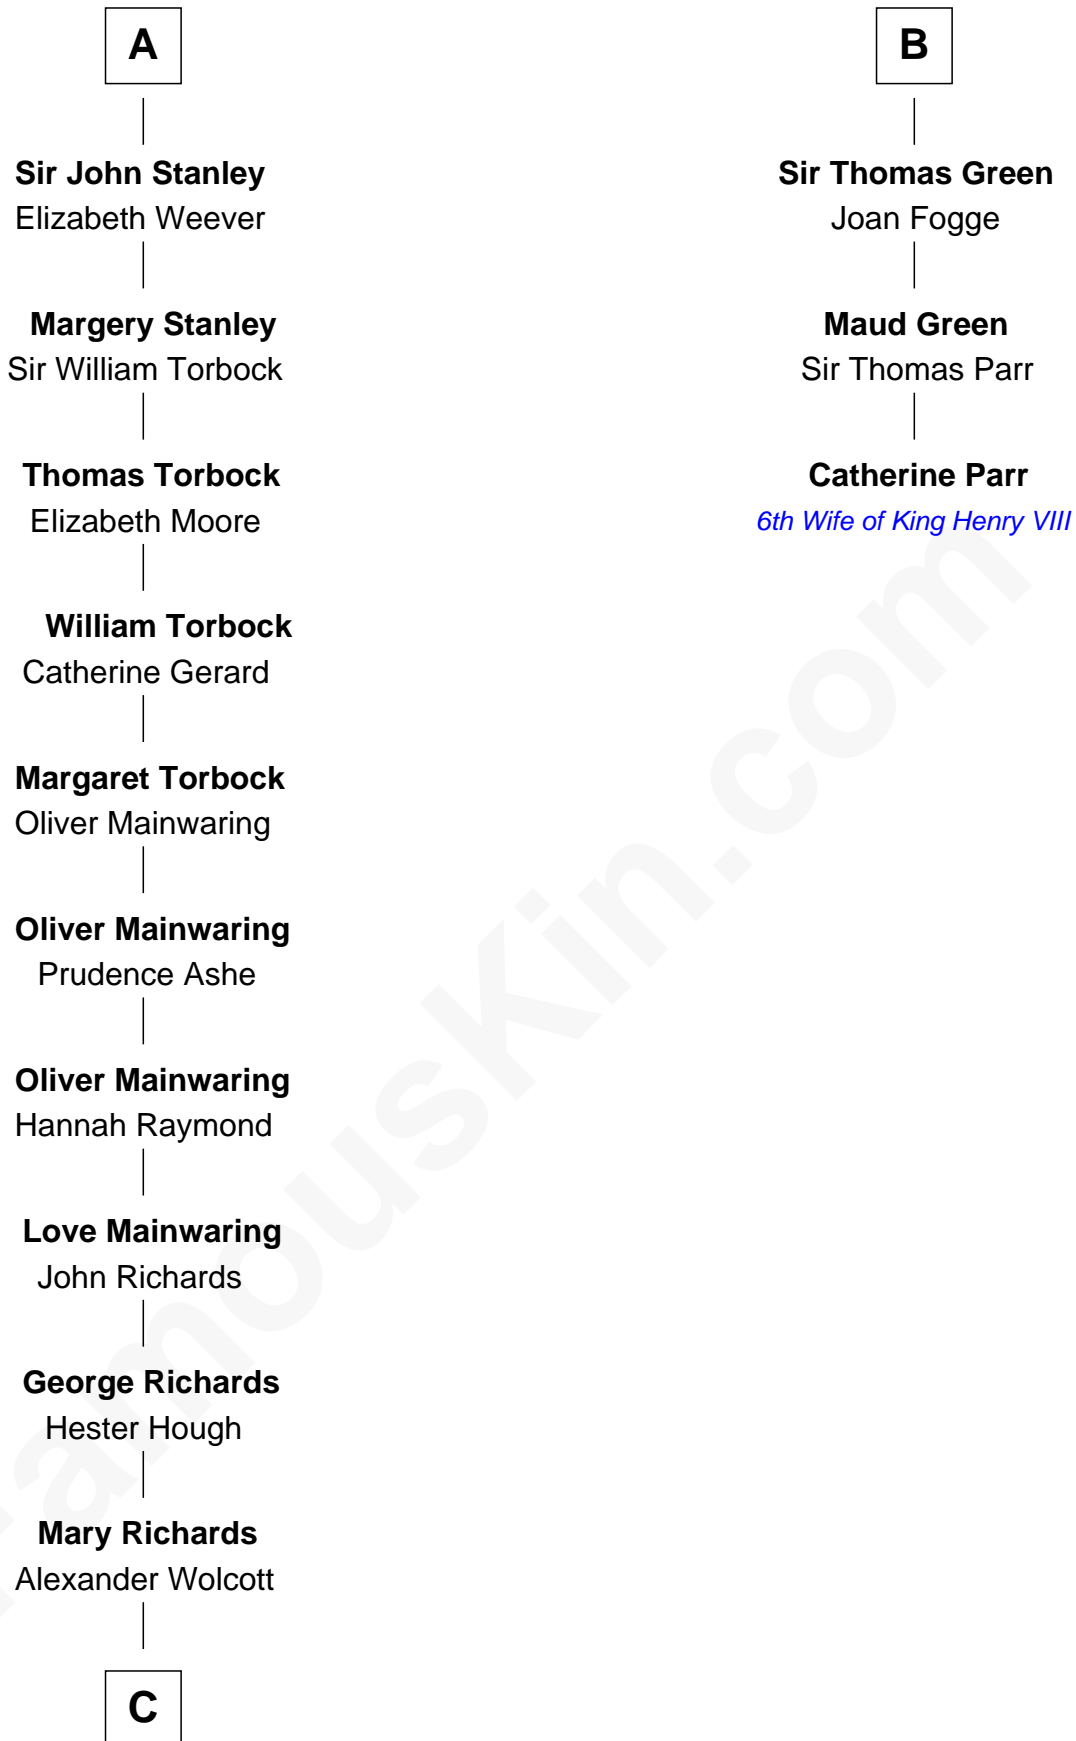

FamousKin.com

Relationship Chart of Buckminster Fuller

Author, Architect, and Inventor

9th cousin 12 times removed of

Catherine Parr

6th Wife of King Henry VIII

Sir John FitzGeoffrey

Isabel le Bigod

C

—
Christopher Wolcott

Lucy Parsons

—
Christopher Columbus Wolcott

Susan Blinn

—
Caroline Matilda Wolcott

Martin Andrews

—
Caroline Wolcott Andrews