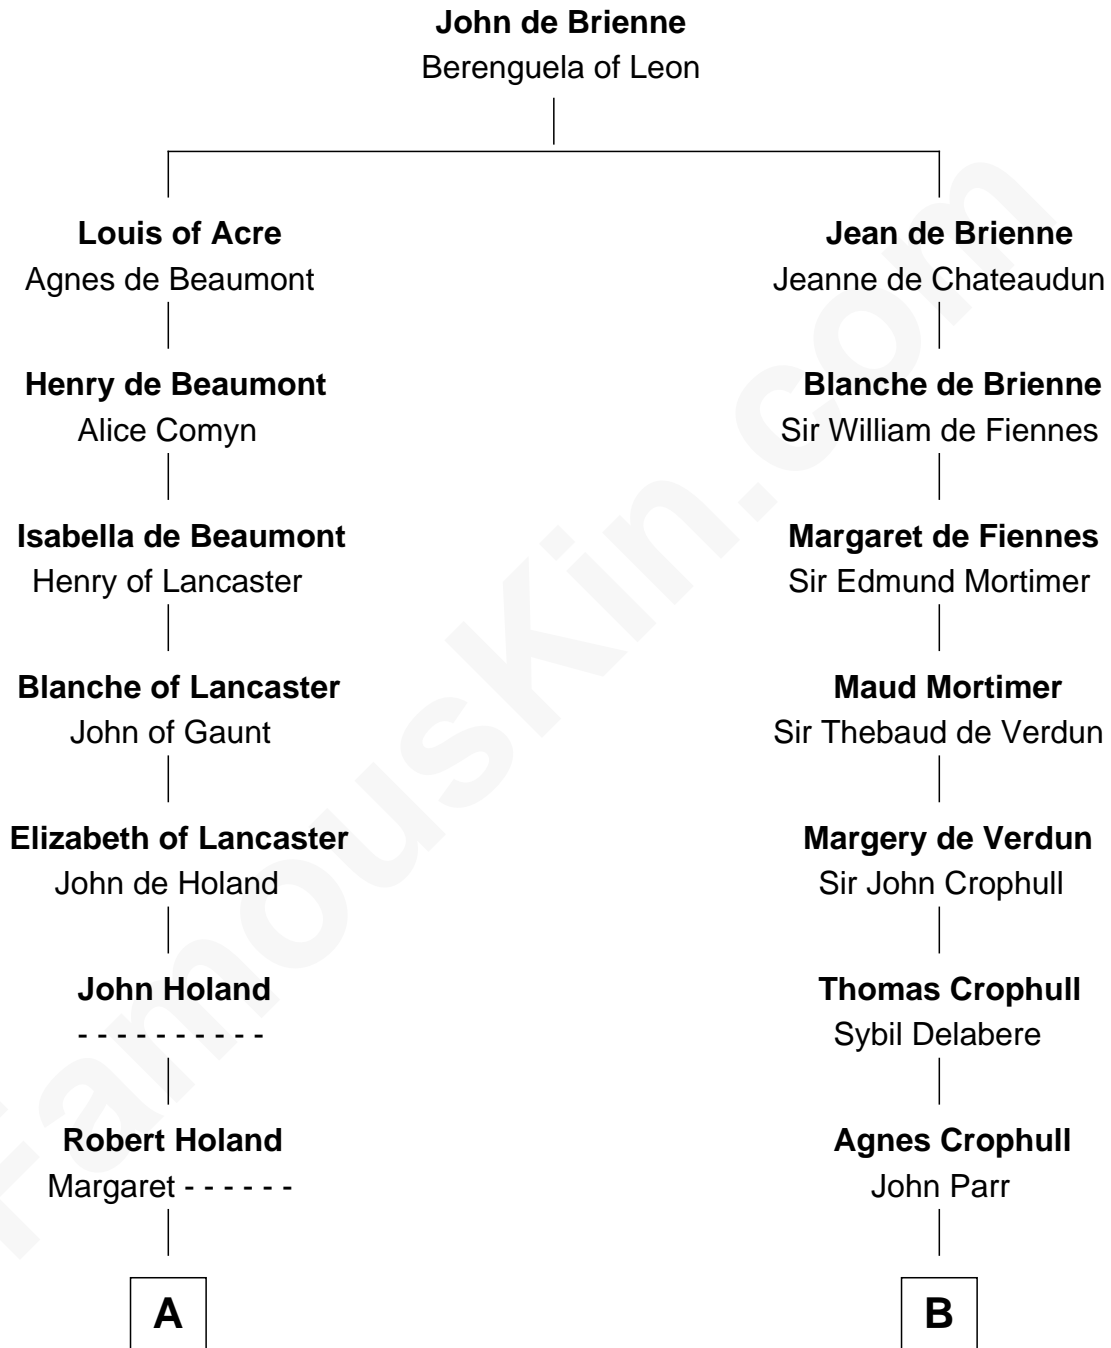

FamousKin.com

Relationship Chart of Buckminster Fuller

Author, Architect, and Inventor

10th cousin 11 times removed of

Catherine Parr

6th Wife of King Henry VIII

C

—
Christopher Wolcott

Lucy Parsons

—
Christopher Columbus Wolcott

Susan Blinn

—
Caroline Matilda Wolcott

Martin Andrews

—
Caroline Wolcott Andrews

Richard Buckminster Fuller

—
Buckminster Fuller