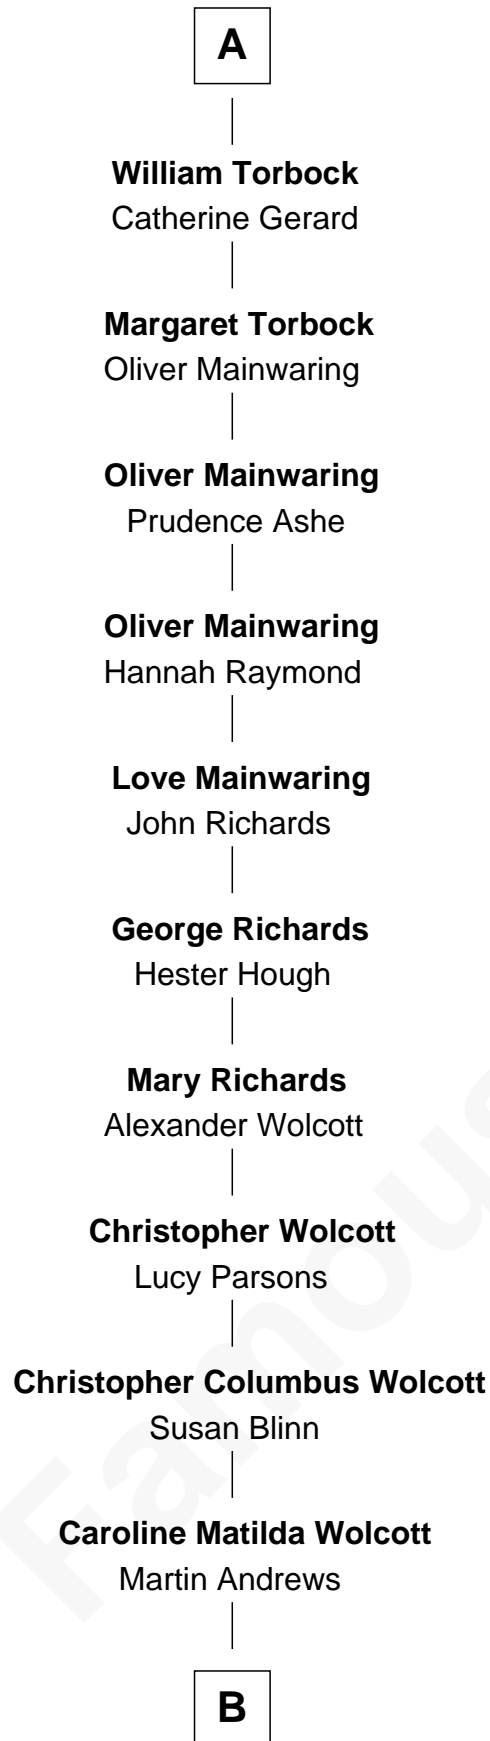

## Relationship Chart of Buckminster Fuller

*Author, Architect, and Inventor*

6th cousin 12 times removed of

**Catherine Parr**

*6th Wife of King Henry VIII*

**Edmund Fitzalan**

Alice de Warenne

**Richard Fitzalan**  
Eleanor Plantagenet

**Sir Richard Fitzalan**  
Elizabeth de Bohun

**Elizabeth Fitzalan**  
Sir Robert Goushill

**Joan Goushill**  
Sir Thomas Stanley

**Sir John Stanley**  
Elizabeth Weever

**Margery Stanley**  
Sir William Torbock

**Thomas Torbock**  
Elizabeth Moore

**A**

**Aline Fitzalan**

Sir Roger le Strange

**Lucy le Strange**

Sir William Willoughby

**Margery Willoughby**

Sir William FitzHugh

**Sir Henry FitzHugh**

Alice de Neville

**Elizabeth FitzHugh**

Sir William Parr

**Sir Thomas Parr**

Maud Green

**Catherine Parr**

*6th Wife of King Henry VIII*