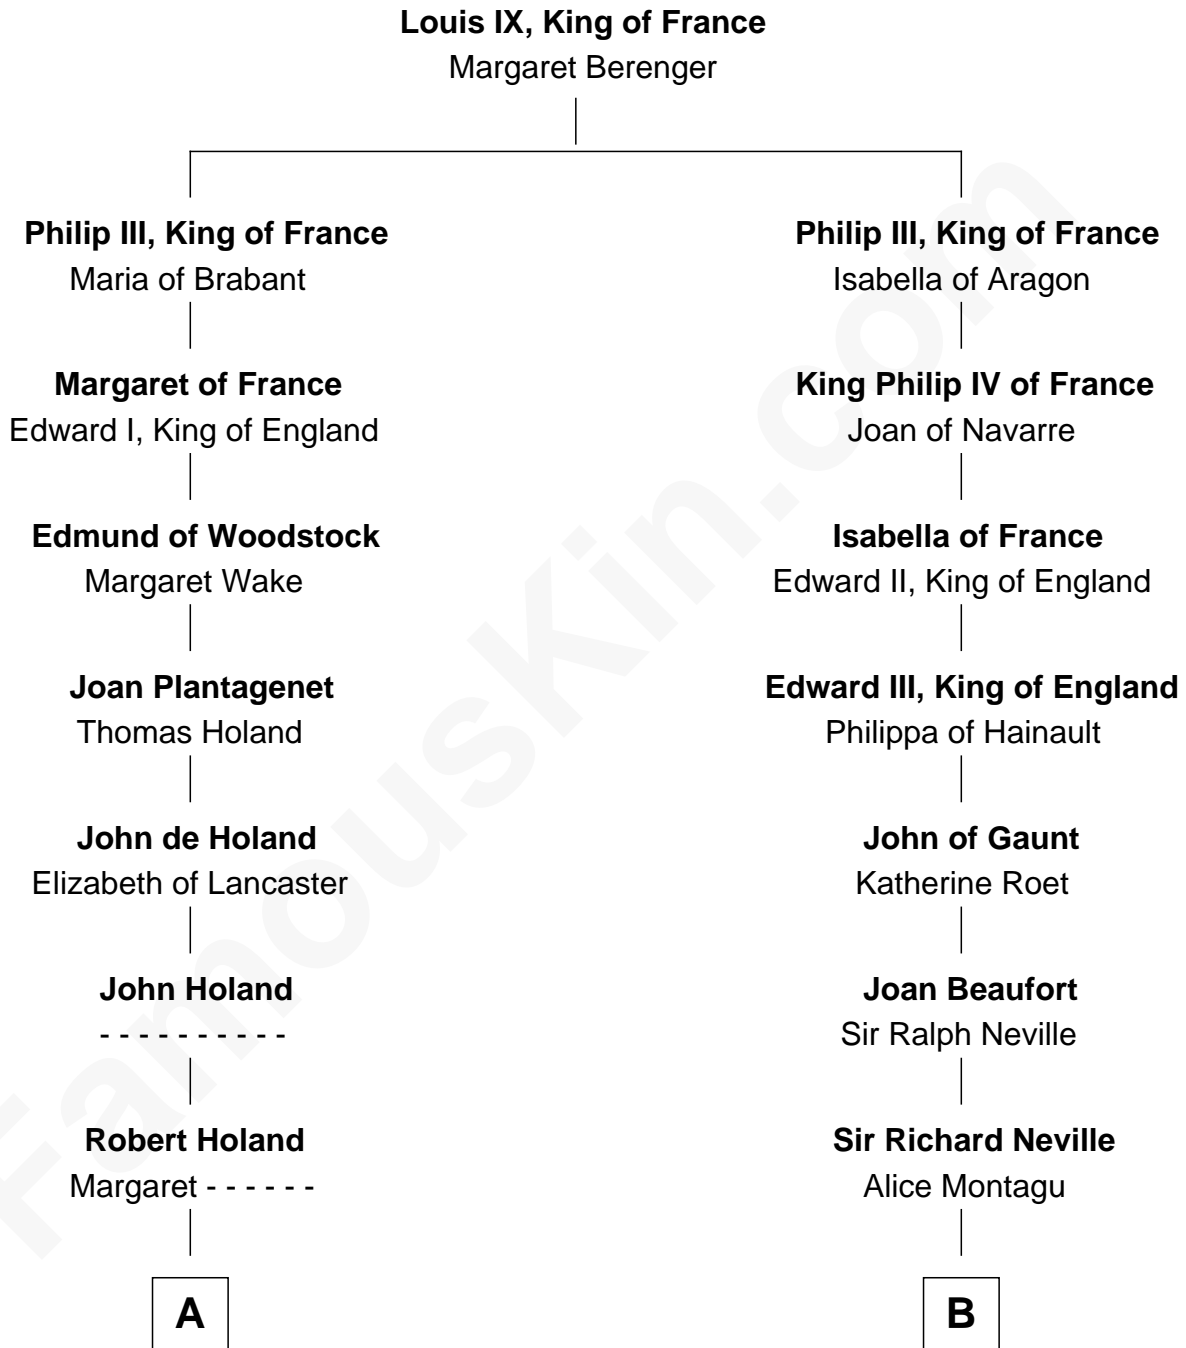

# FamousKin.com

## Relationship Chart of Buckminster Fuller

*Author, Architect, and Inventor*

10th cousin 11 times removed of

**Catherine Parr**

*6th Wife of King Henry VIII*

FamousKin.com