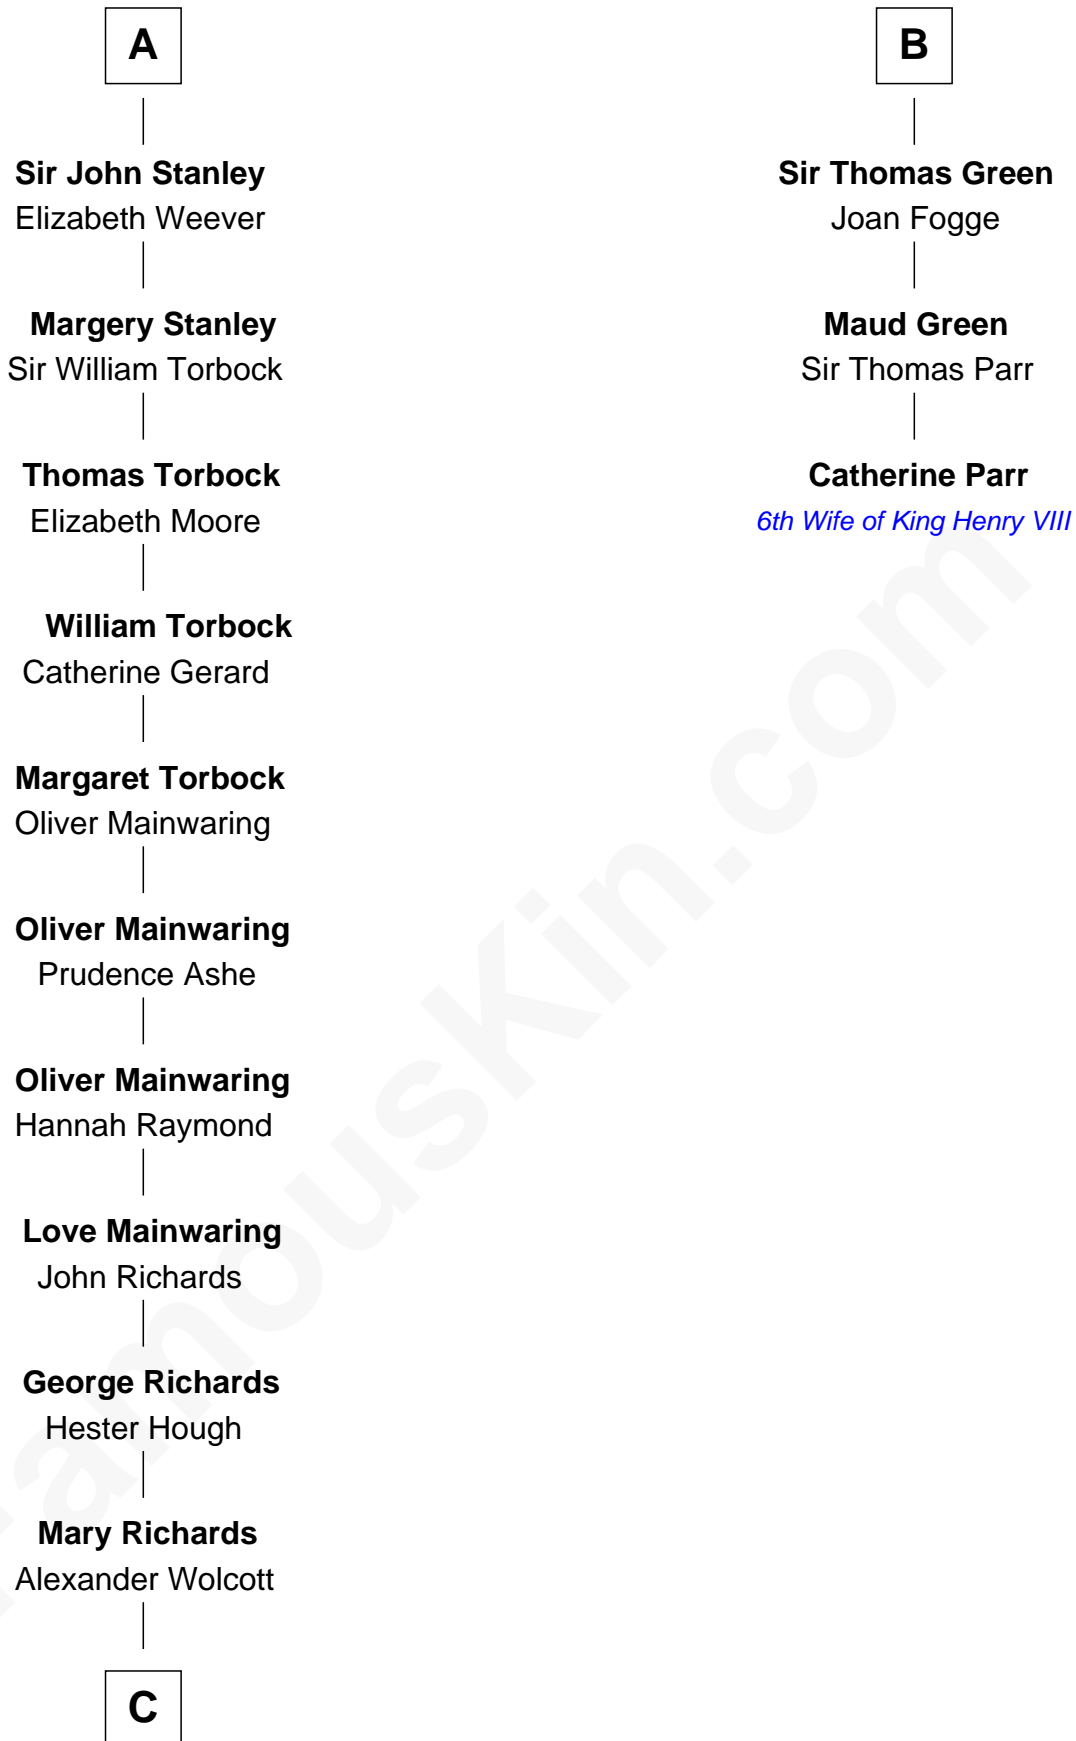

FamousKin.com

Relationship Chart of Buckminster Fuller

Author, Architect, and Inventor

9th cousin 12 times removed of

Catherine Parr

6th Wife of King Henry VIII

C

—
Christopher Wolcott

Lucy Parsons

—
Christopher Columbus Wolcott

Susan Blinn

—
Caroline Matilda Wolcott

Martin Andrews

—
Caroline Wolcott Andrews

Richard Buckminster Fuller

—
Buckminster Fuller