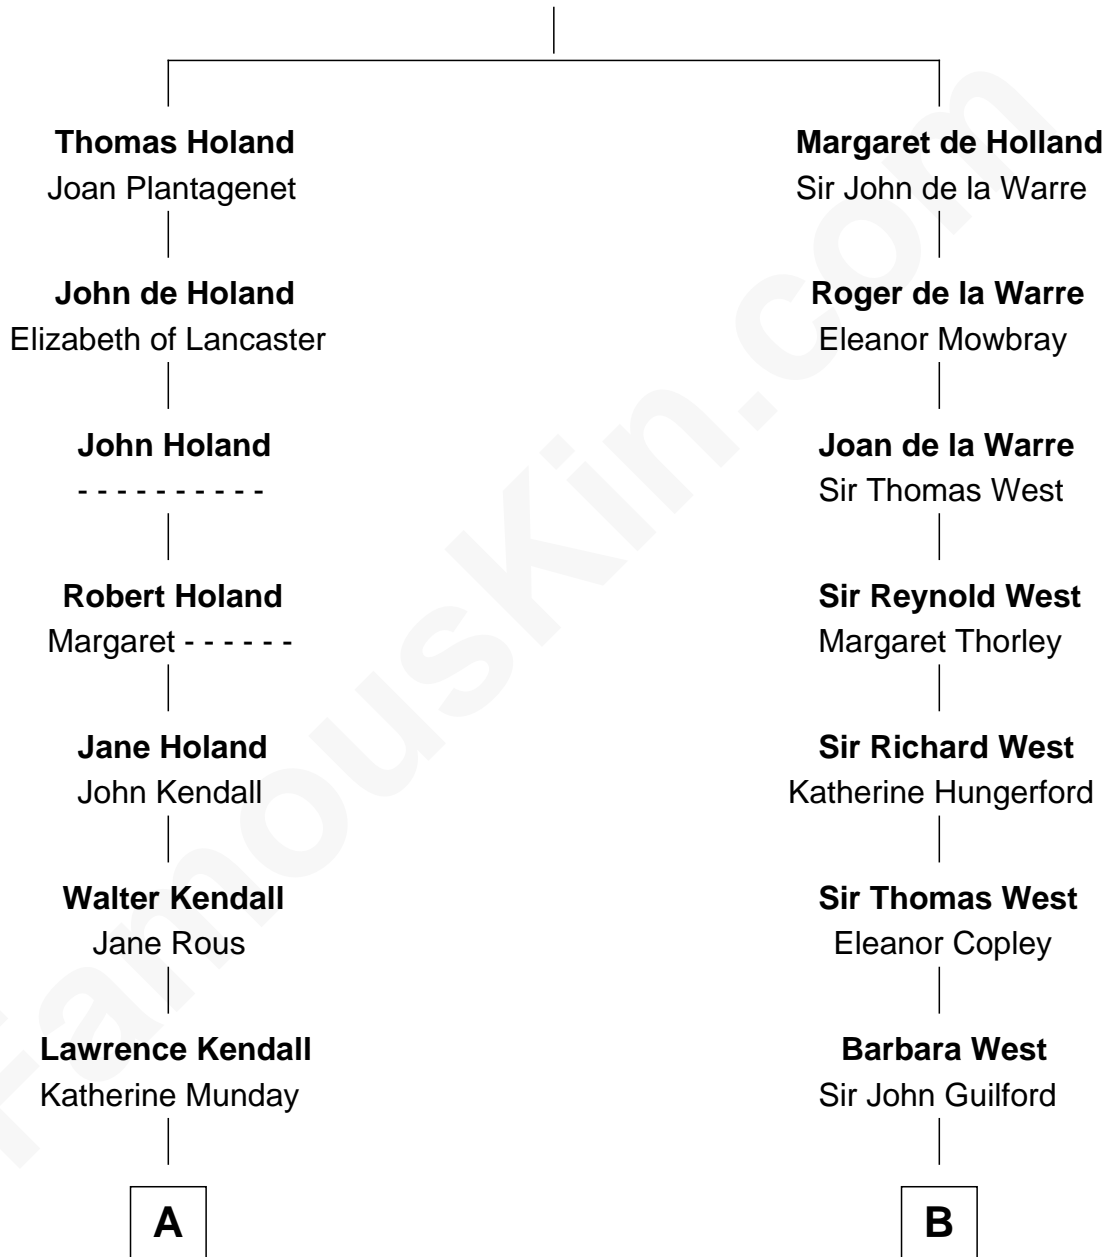

FamousKin.com

Relationship Chart of

Buckminster Fuller

Author, Architect, and Inventor

18th cousin 3 times removed of

Jeb Bush

43rd Governor of Florida

Sir Robert de Holland

Maude la Zouche

C

Caroline Wolcott Andrews
Richard Buckminster Fuller

Buckminster Fuller
Author, Architect, and Inventor

D

Harriet Eleanor Fay
Rev. James Smith Bush

Samuel Prescott Bush
Flora Sheldon

Prescott Sheldon Bush
Dorothy Wear Walker