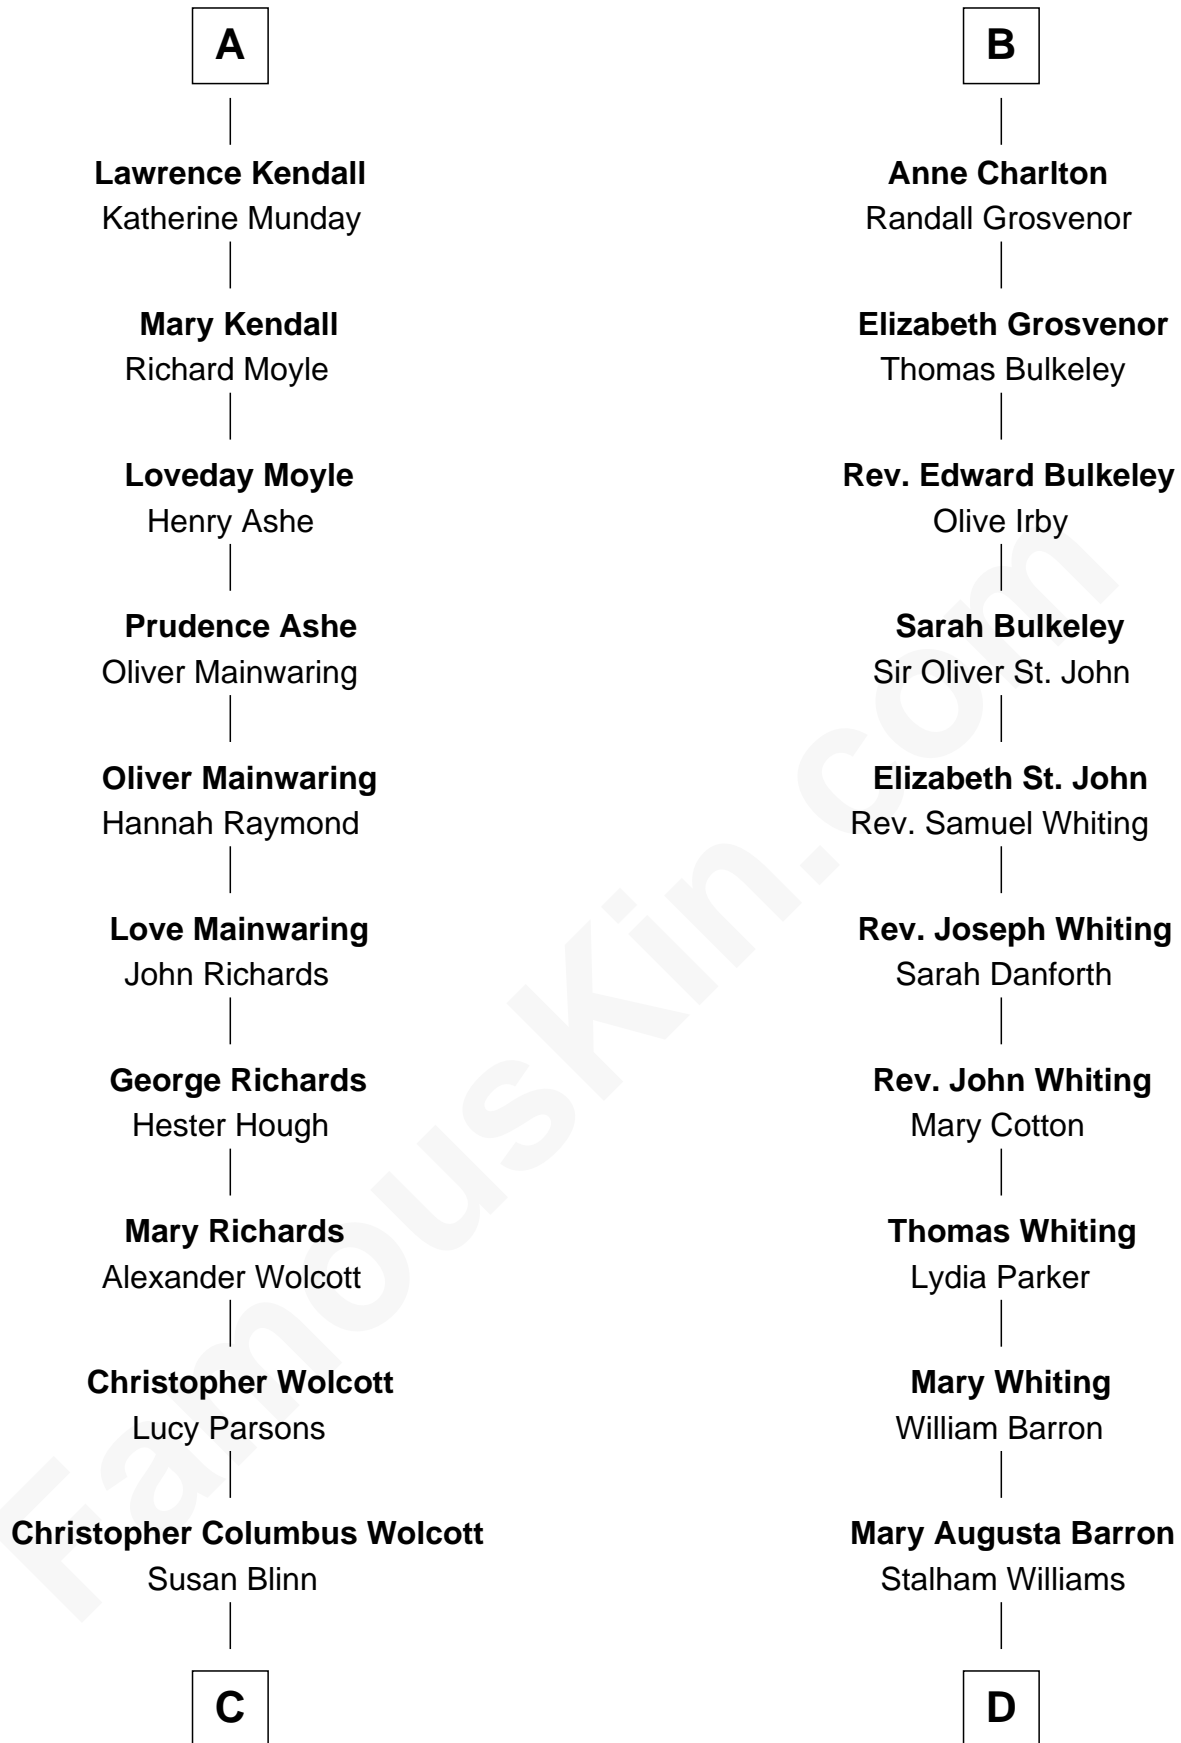

FamousKin.com

Relationship Chart of

Buckminster Fuller

Author, Architect, and Inventor

19th cousin of

James Sherman

27th U.S. Vice-President

Sir Alan la Zouche

Eleanor de Segrave

Maude la Zouche
Sir Robert de Holland

Thomas Holand
Joan Plantagenet

John de Holand
Elizabeth of Lancaster

John Holand

Robert Holand
Margaret -----

Jane Holand
John Kendall

Walter Kendall
Jane Rous

A

Elena Zouche
Alan de Charlton

Alan de Charlton
Margery FitzAer

Thomas de Charlton

Anna de Charlton
William de Knightley

Thomas de Knightley de Charlton
Elizabeth Francis

Robert Charlton
Mary Corbet

Richard Charlton
Elizabeth Mainwaring

B

C

Caroline Matilda Wolcott

Martin Andrews

Caroline Wolcott Andrews

Richard Buckminster Fuller

Buckminster Fuller

Author, Architect, and Inventor