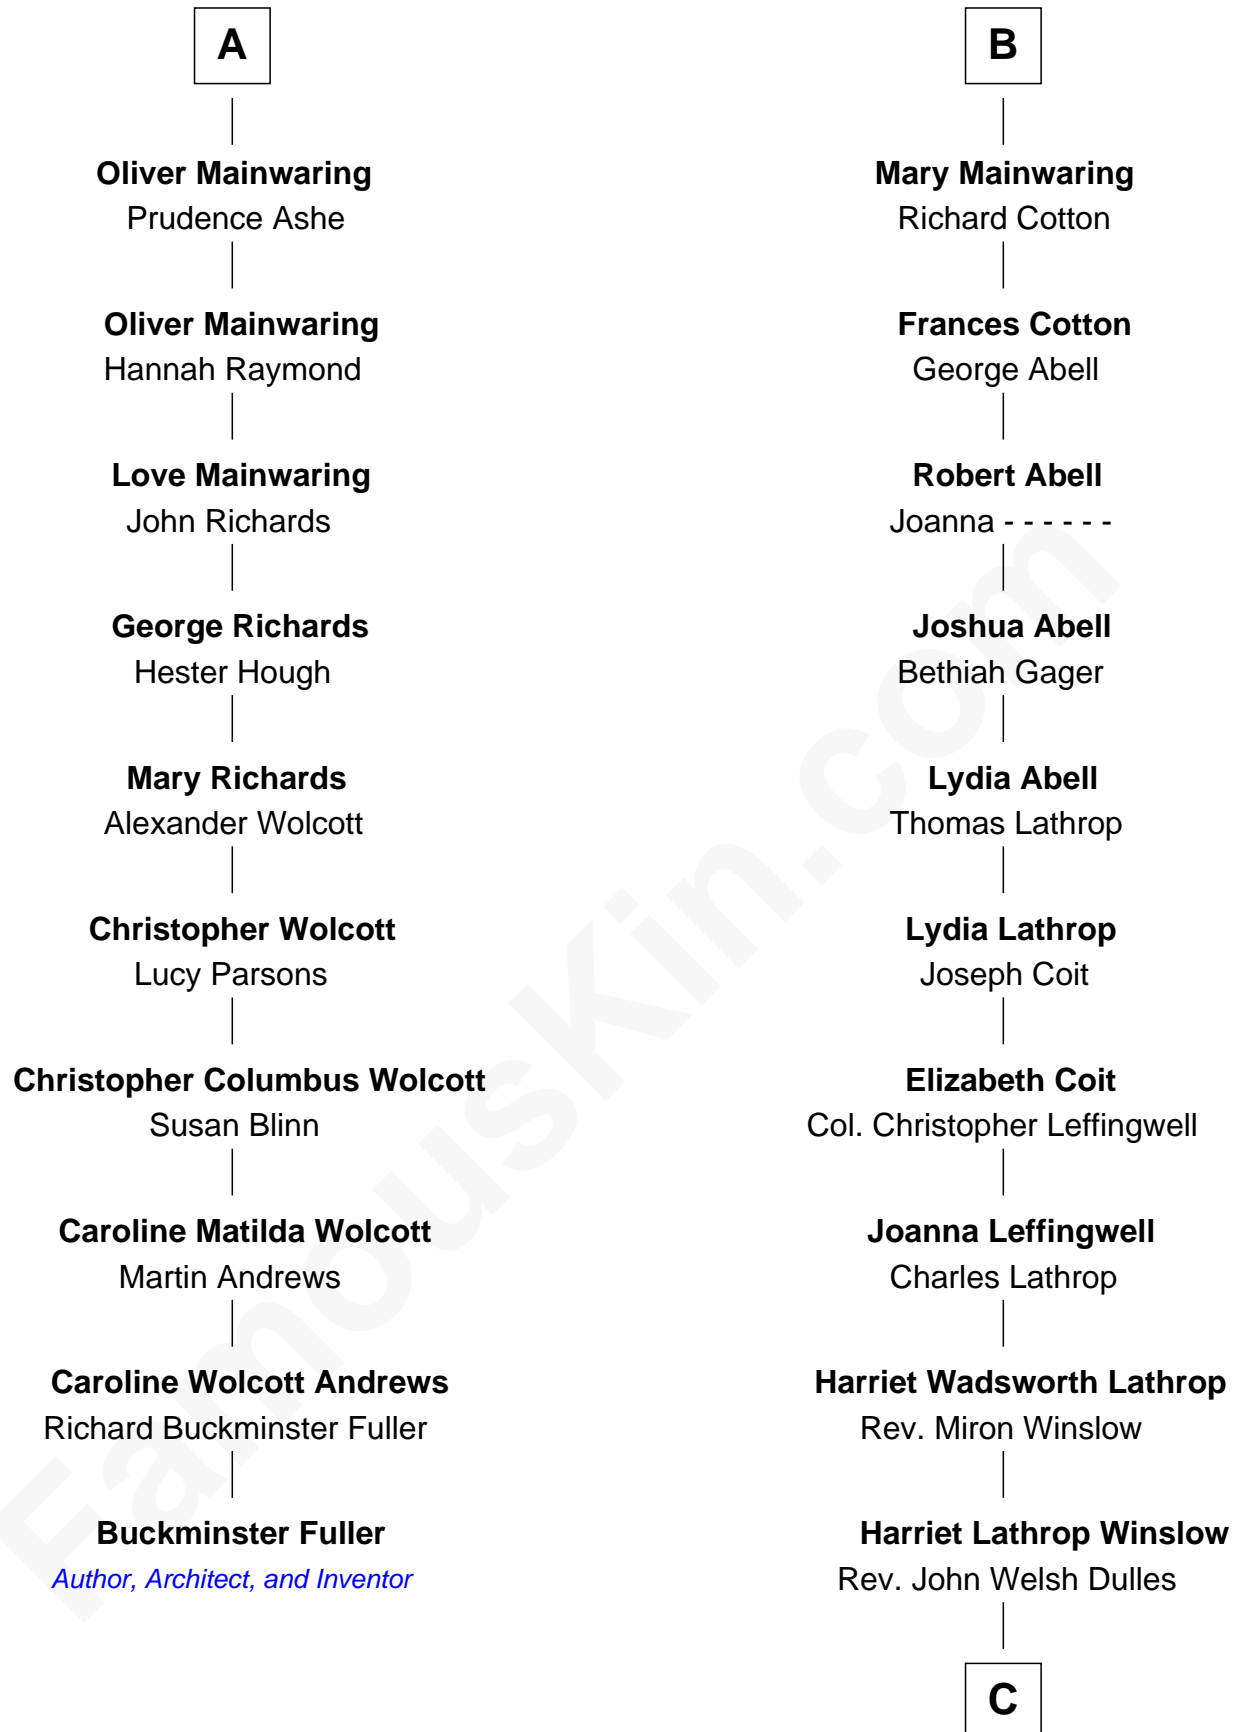

## Relationship Chart of Buckminster Fuller

*Author, Architect, and Inventor*

16th cousin 2 times removed of

**Allen Dulles**

*5th Director of the C.I.A.*

**Sir Richard Fitzalan**

Elizabeth de Bohun

**Elizabeth Fitzalan**

Elizabeth Moore

**William Torbock**

Catherine Gerard

**Margaret Torbock**

Oliver Mainwaring

**A**

**Joan Fitzalan**

Sir William Beauchamp

**Joan Beauchamp**

James Butler

**Elizabeth Butler**

John Talbot

**Ann Talbot**

Sir Henry Vernon

**Elizabeth Vernon**

Sir Robert Corbet

**Dorothy Corbet**

Sir Richard Mainwaring

**Sir Arthur Mainwaring**

Margaret Mainwaring

**B**

**C**

Allen Macy Dulles

Edith Foster