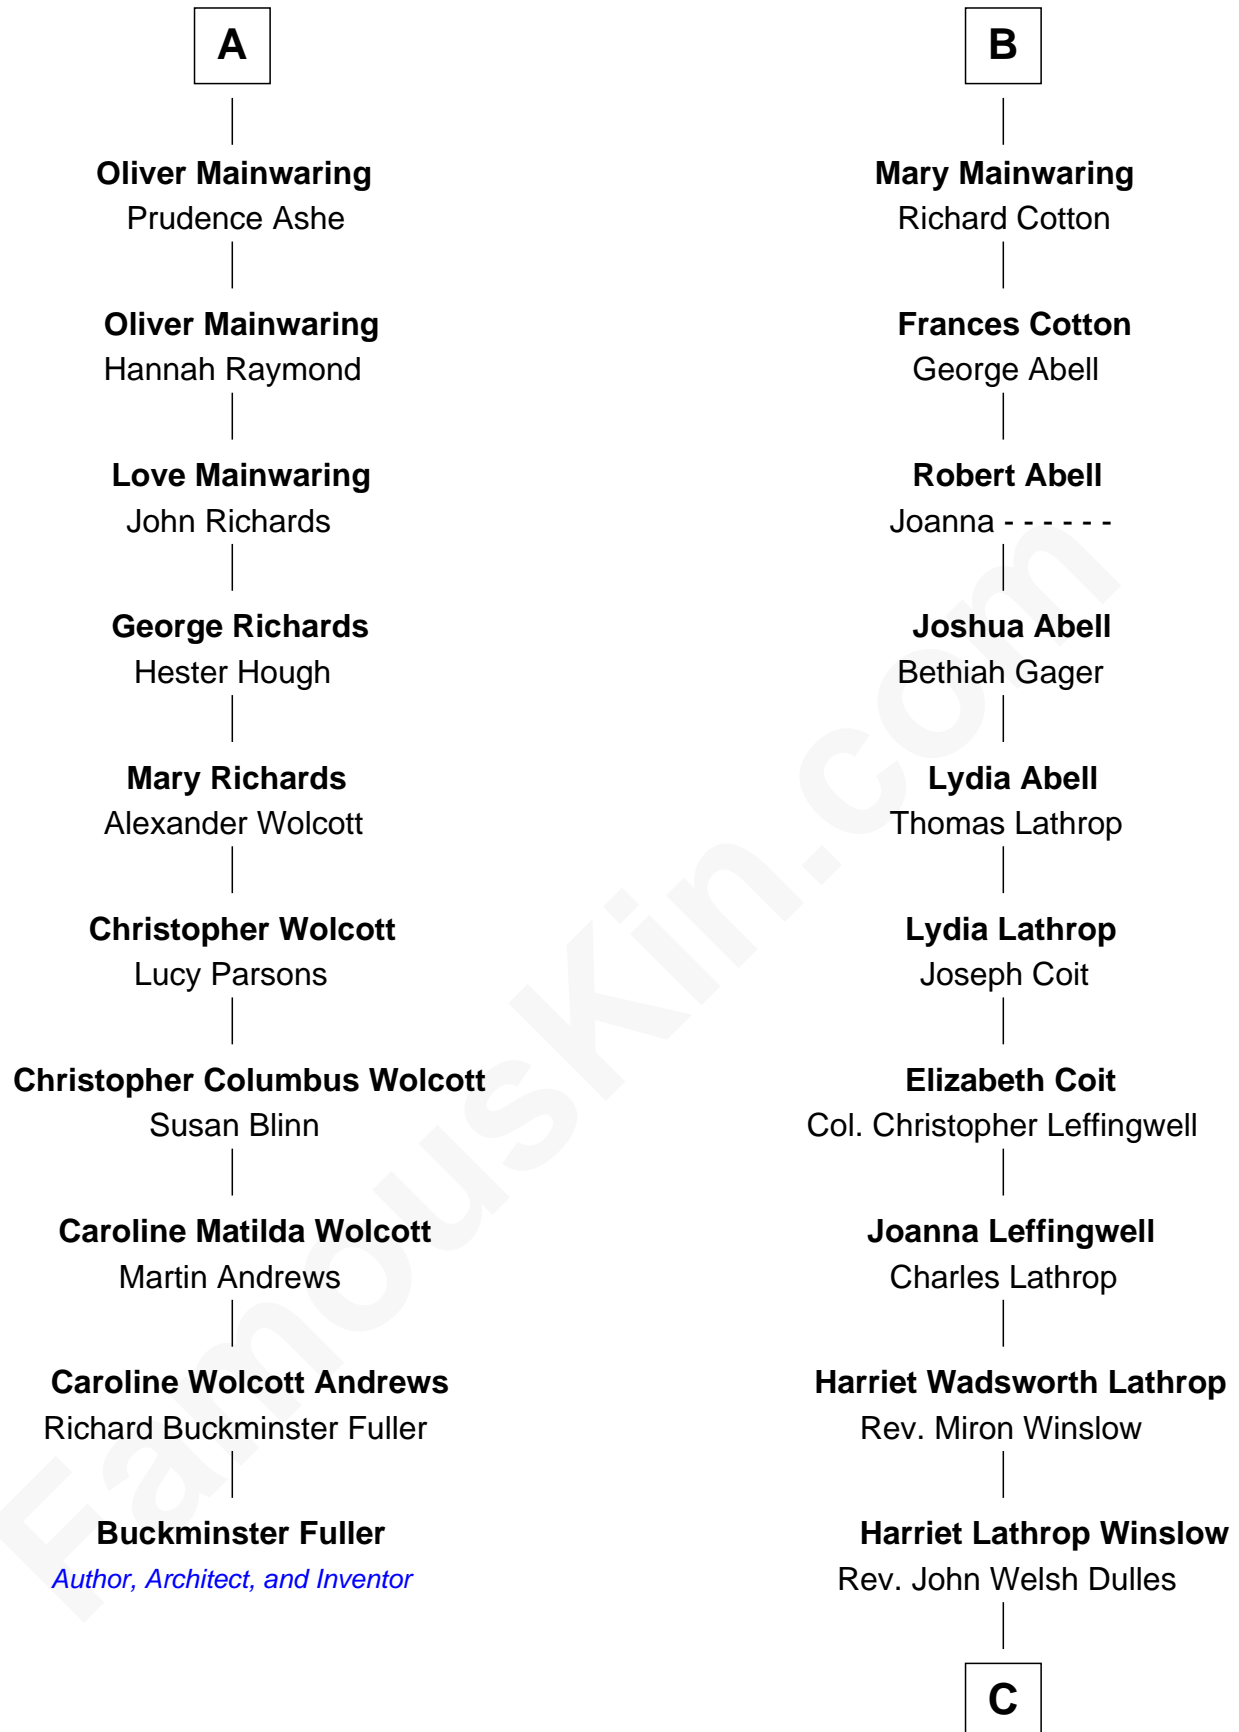

FamousKin.com

Relationship Chart of Buckminster Fuller

Author, Architect, and Inventor

16th cousin 2 times removed of

John Foster Dulles

52nd U.S. Secretary of State

Sir Richard Fitzalan

Elizabeth de Bohun

Thomas Torbock

Elizabeth Moore

William Torbock

Catherine Gerard

Margaret Torbock

Oliver Mainwaring

A

Joan Fitzalan

Sir William Beauchamp

Joan Beauchamp

James Butler

Elizabeth Butler

John Talbot

Ann Talbot

Sir Henry Vernon

Elizabeth Vernon

Sir Robert Corbet

Dorothy Corbet

Sir Richard Mainwaring

Sir Arthur Mainwaring

Margaret Mainwaring

B

C

Allen Macy Dulles