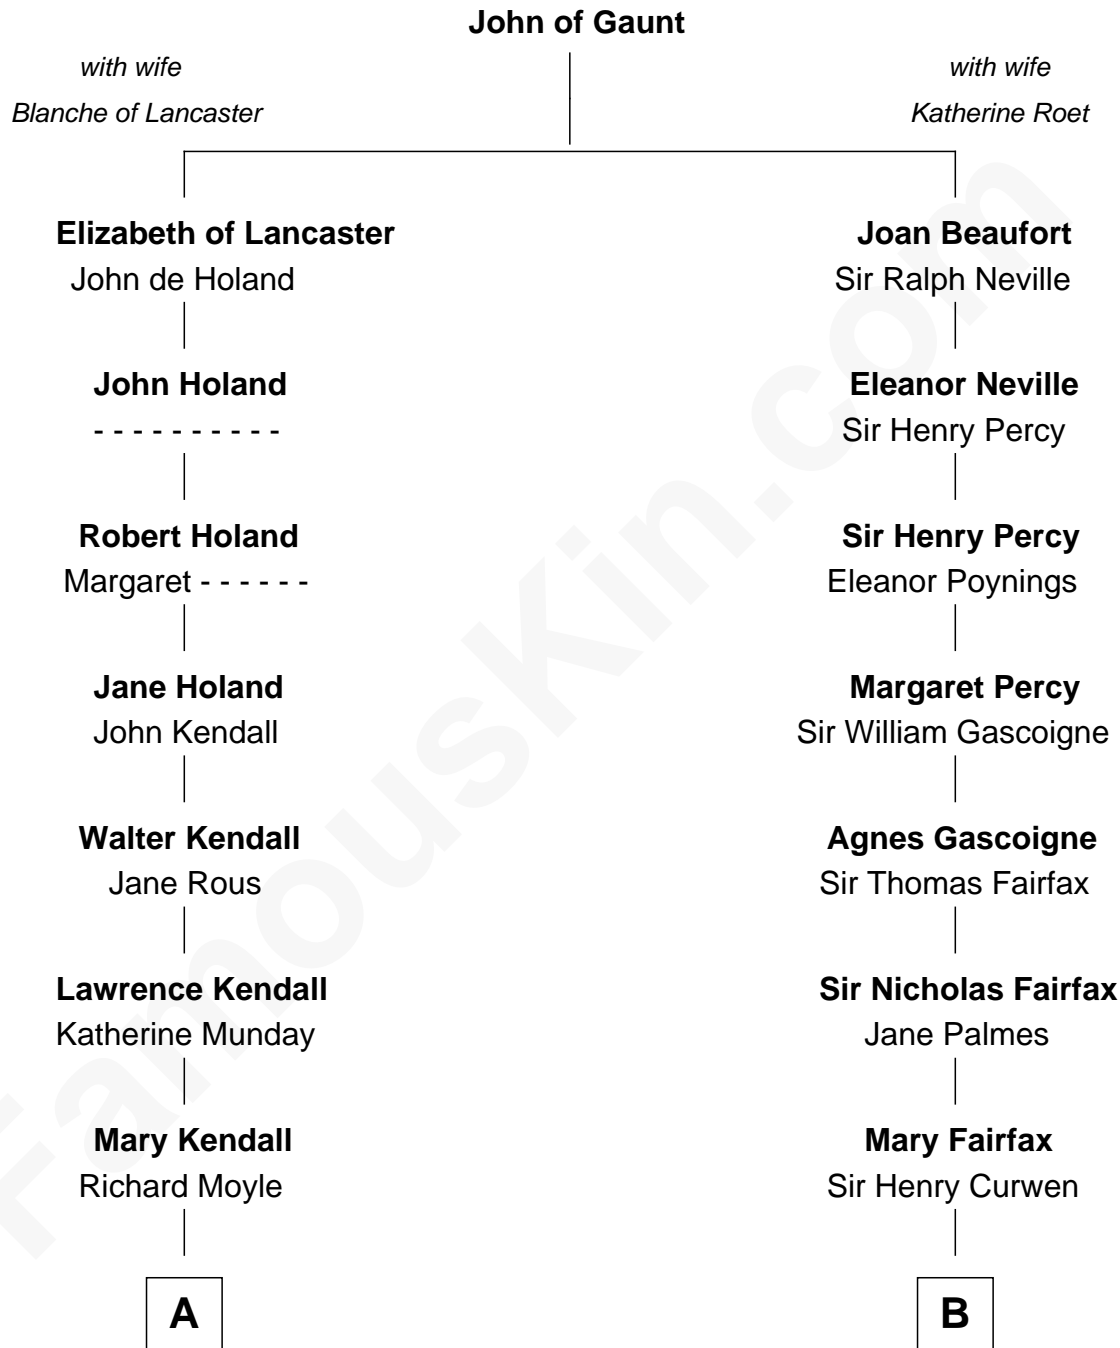

FamousKin.com

Relationship Chart of Buckminster Fuller

Author, Architect, and Inventor

17th cousin 4 times removed of

Ellen DeGeneres

Comedienne and TV Personality

C

Joseph C. DeGeneres

Mary Whittemore

Alfred George DeGeneres

Julia E. Billiu

Elliot Everett DeGeneres

Ruth Elodie Martin

Elliot Everett DeGeneres

Betty Jane Pfeffer

Ellen DeGeneres