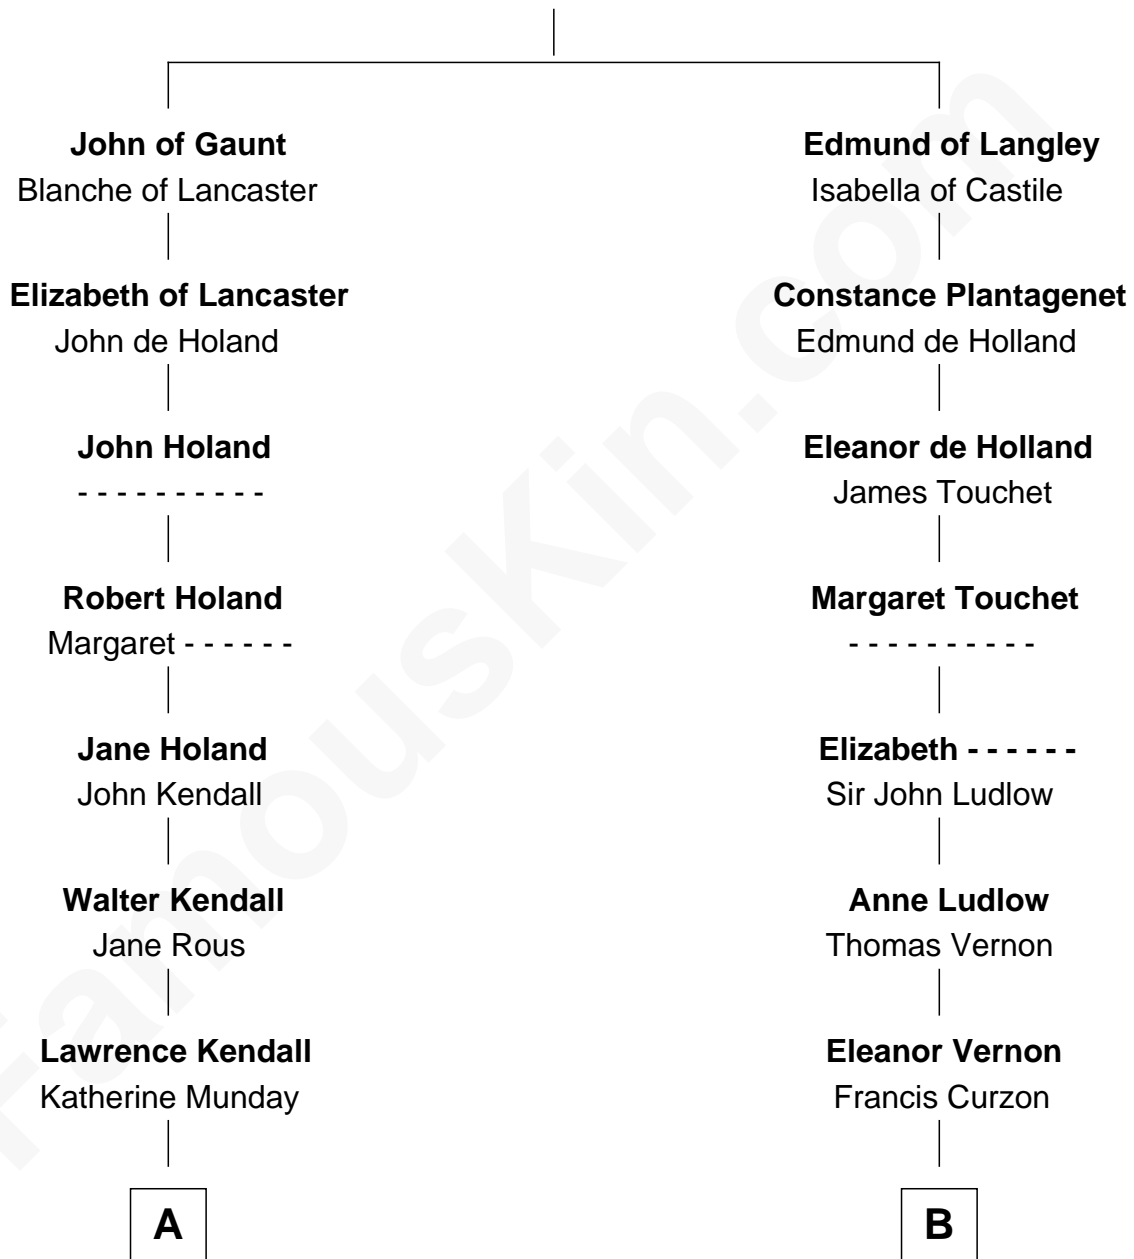

## Relationship Chart of

### Buckminster Fuller

*Author, Architect, and Inventor*

18th cousin 2 times removed of

**Oliver Platt**

*Movie Actor*

**Edward III, King of England**

Philippa of Hainault

**C**

**Caroline Wolcott Andrews**  
Richard Buckminster Fuller

**Buckminster Fuller**  
*Author, Architect, and Inventor*

**D**

**Cynthia Burke Roche**  
Arthur Scott Burden

**Eileen Burden**  
Walter Maynard

**Sheila Maynard**  
Nicholas Platt