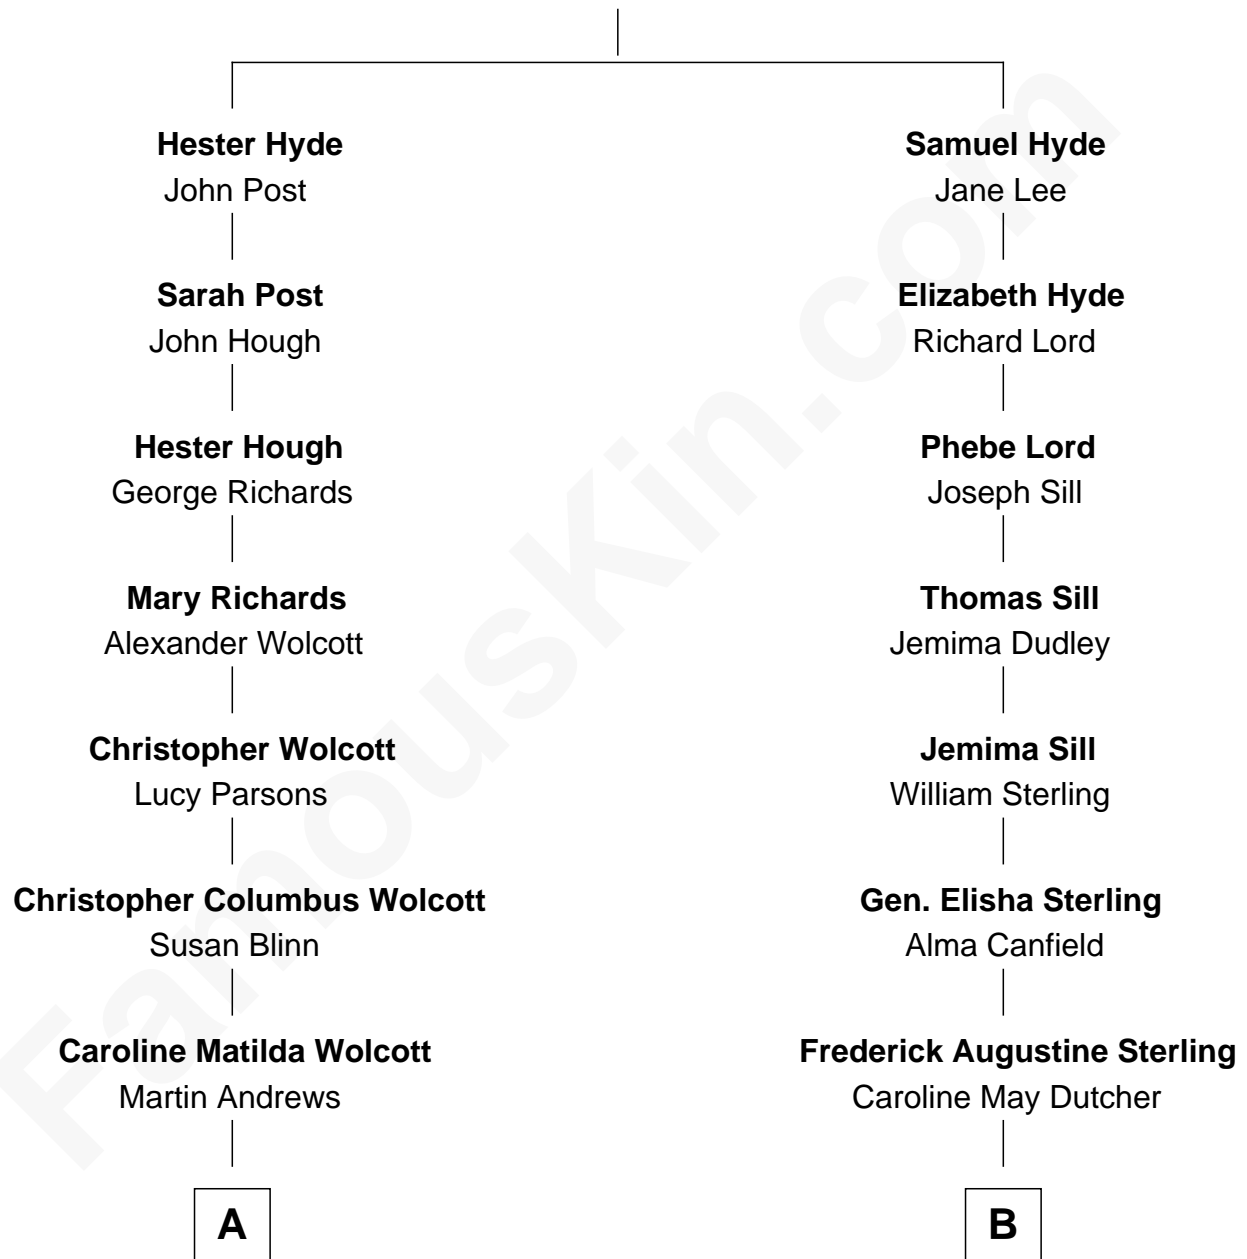

FamousKin.com

Relationship Chart of Buckminster Fuller

Author, Architect, and Inventor

8th cousin 3 times removed of

Oliver Platt
Movie Actor

William Hyde

A

Caroline Wolcott Andrews
Richard Buckminster Fuller

Buckminster Fuller
Author, Architect, and Inventor

B

Caroline Dutcher Sterling
Joseph Hodges Choate

Joseph Hodges Choate
Cora Lyman Oliver

Helen Choate
Geoffrey Platt

Nicholas Platt
Sheila Maynard

Oliver Platt
Movie Actor