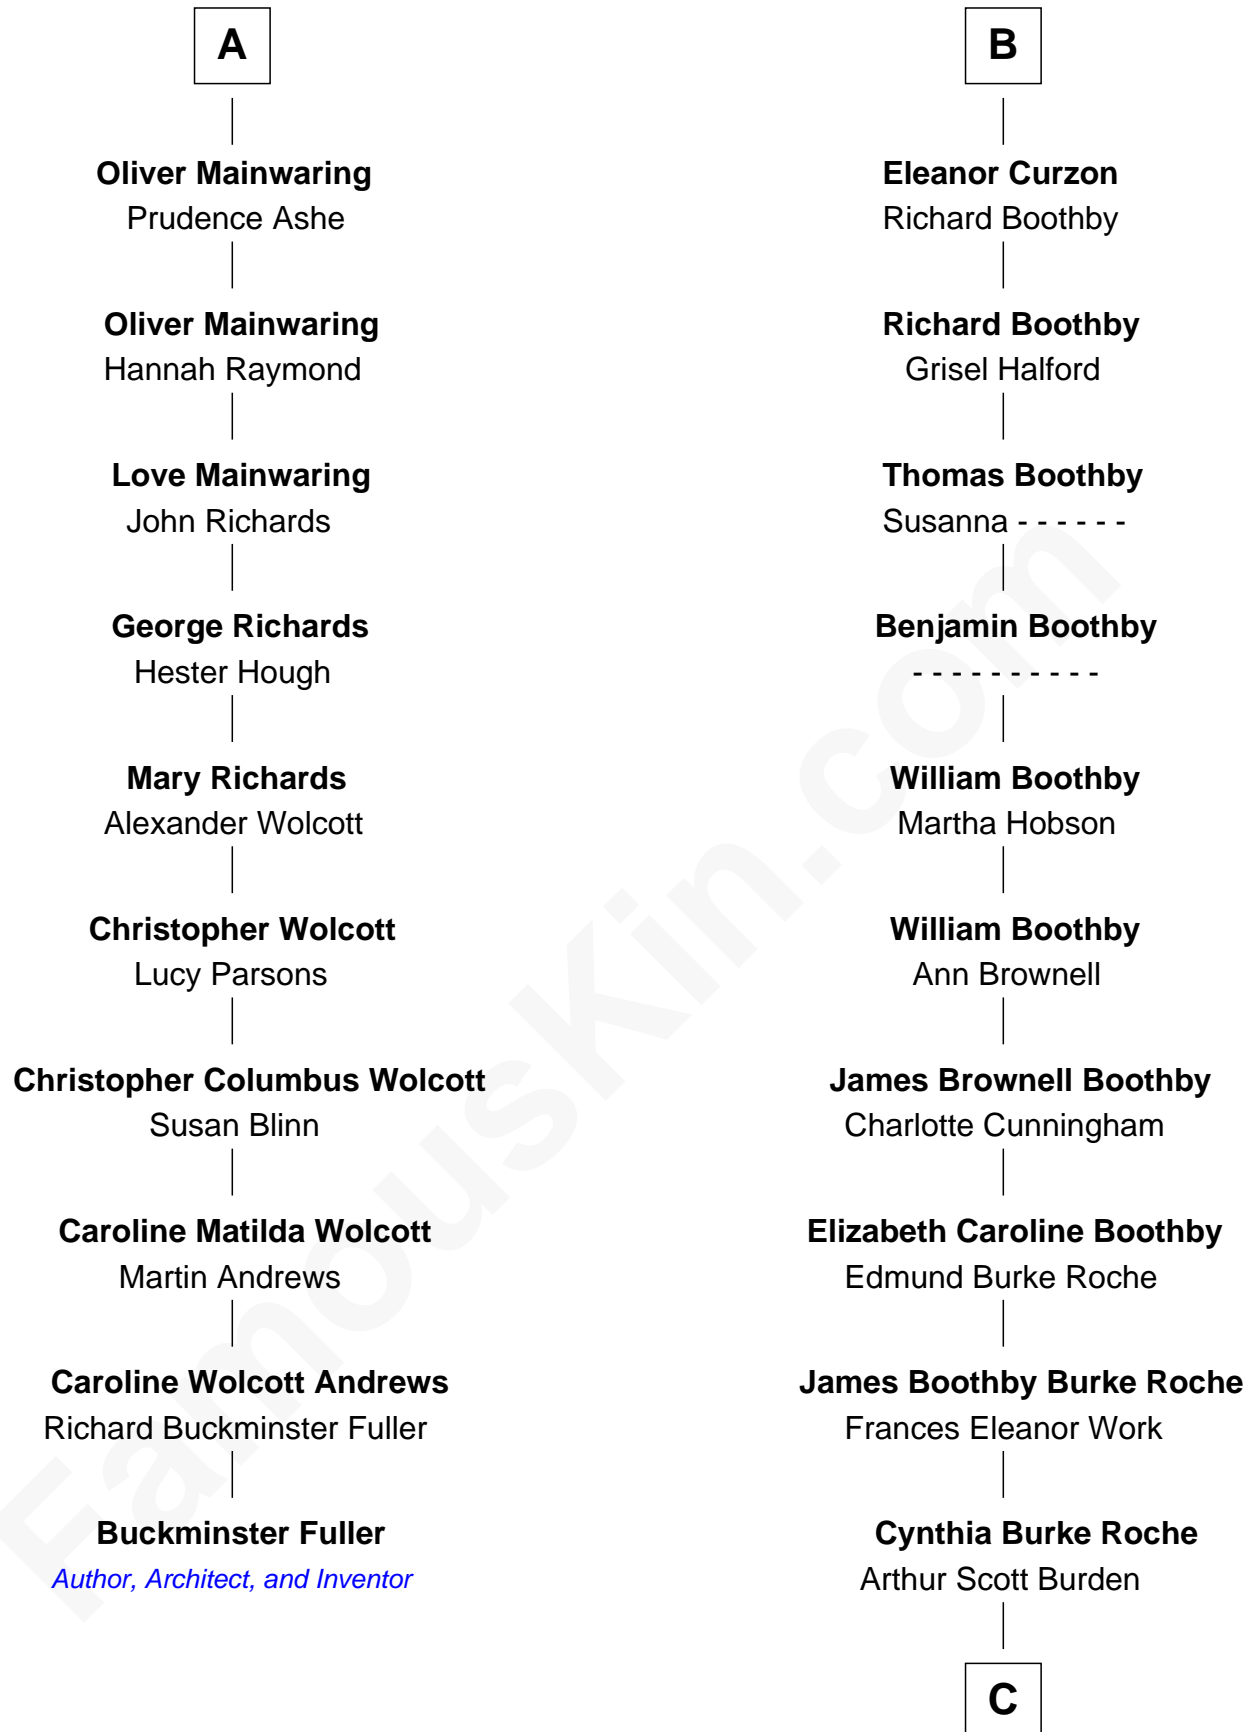

FamousKin.com

Relationship Chart of Buckminster Fuller

Author, Architect, and Inventor

16th cousin 3 times removed of

Oliver Platt

Movie Actor

Sir Richard Fitzalan

Elizabeth de Bohun

Thomas Torbock

Elizabeth Moore

William Torbock

Catherine Gerard

Margaret Torbock

Oliver Mainwaring

A

Joan Fitzalan

Sir William Beauchamp

Joan Beauchamp

James Butler

Elizabeth Butler

John Talbot

Ann Talbot

Sir Henry Vernon

Thomas Vernon

Anne Ludlow

Eleanor Vernon

Francis Curzon

John Curzon

Millicent Sacheverell

B

C

Eileen Burden
Walter Maynard