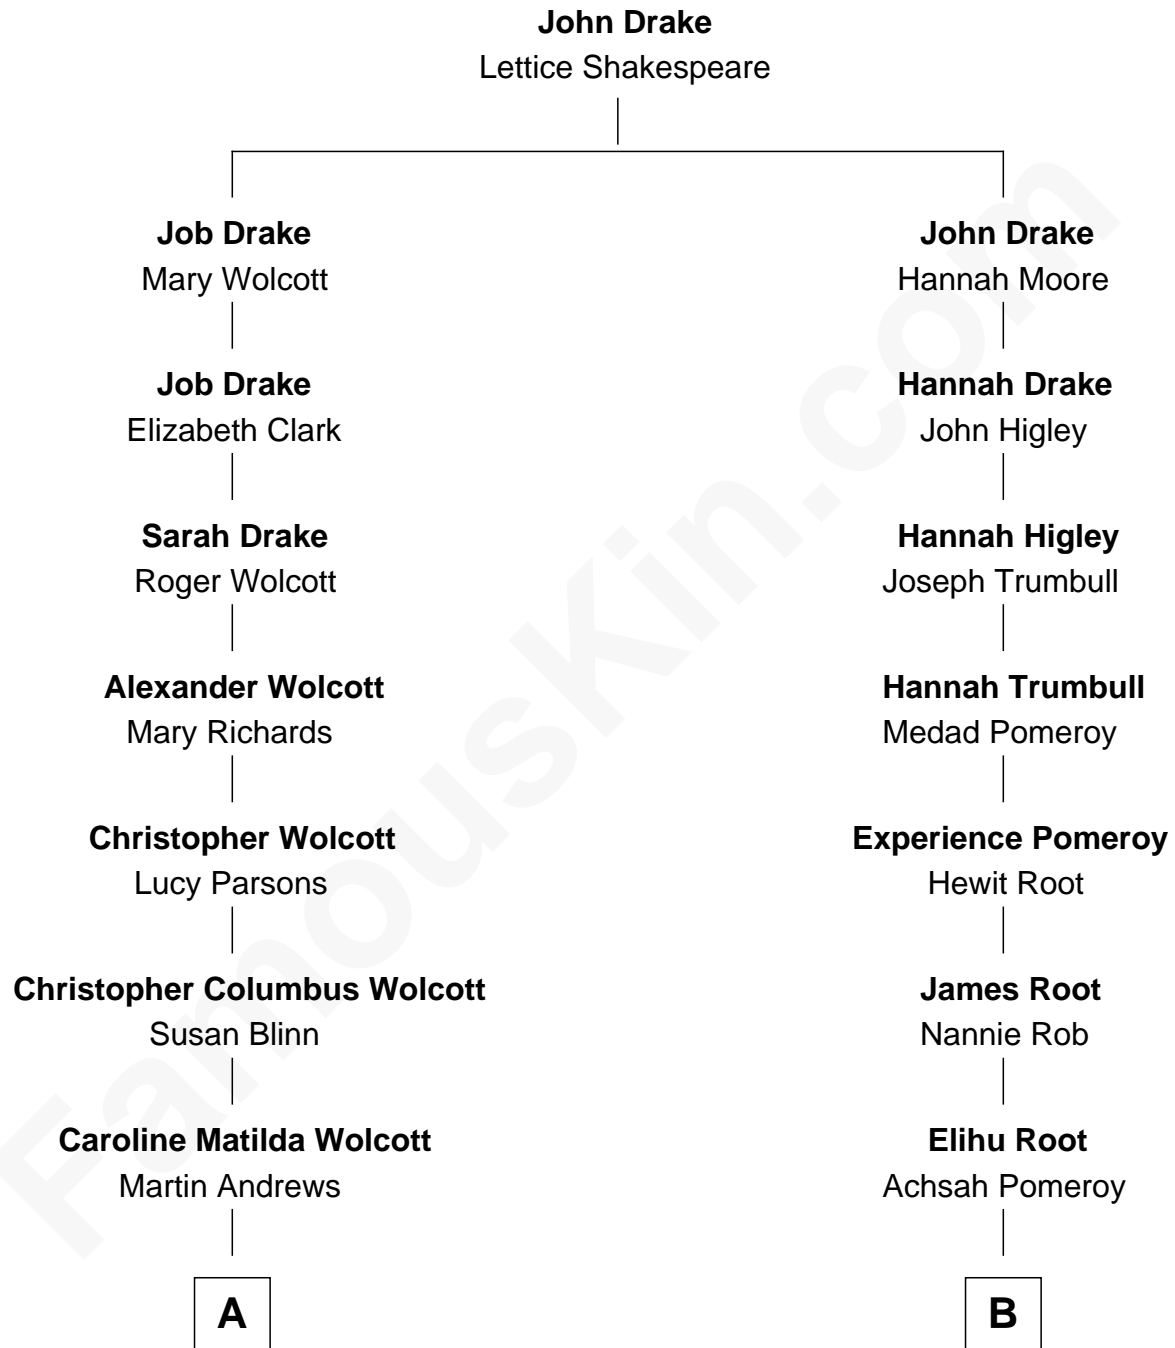

FamousKin.com

Relationship Chart of Buckminster Fuller

Author, Architect, and Inventor

8th cousin 2 times removed of

Henry Luce

Co-Founder of Time, Life, Fortune and Sports Illustrated magazines

A

Caroline Wolcott Andrews

Richard Buckminster Fuller

Buckminster Fuller

Author, Architect, and Inventor

B

Philander Sheldon Root

Elizabeth Bloodgood

Lynott Bloodgood Root

Anna Robbins

Elizabeth Middleton Root

Henry Winters Luce

Henry Luce

Co-Founder of Time Inc.

FamousKin.com