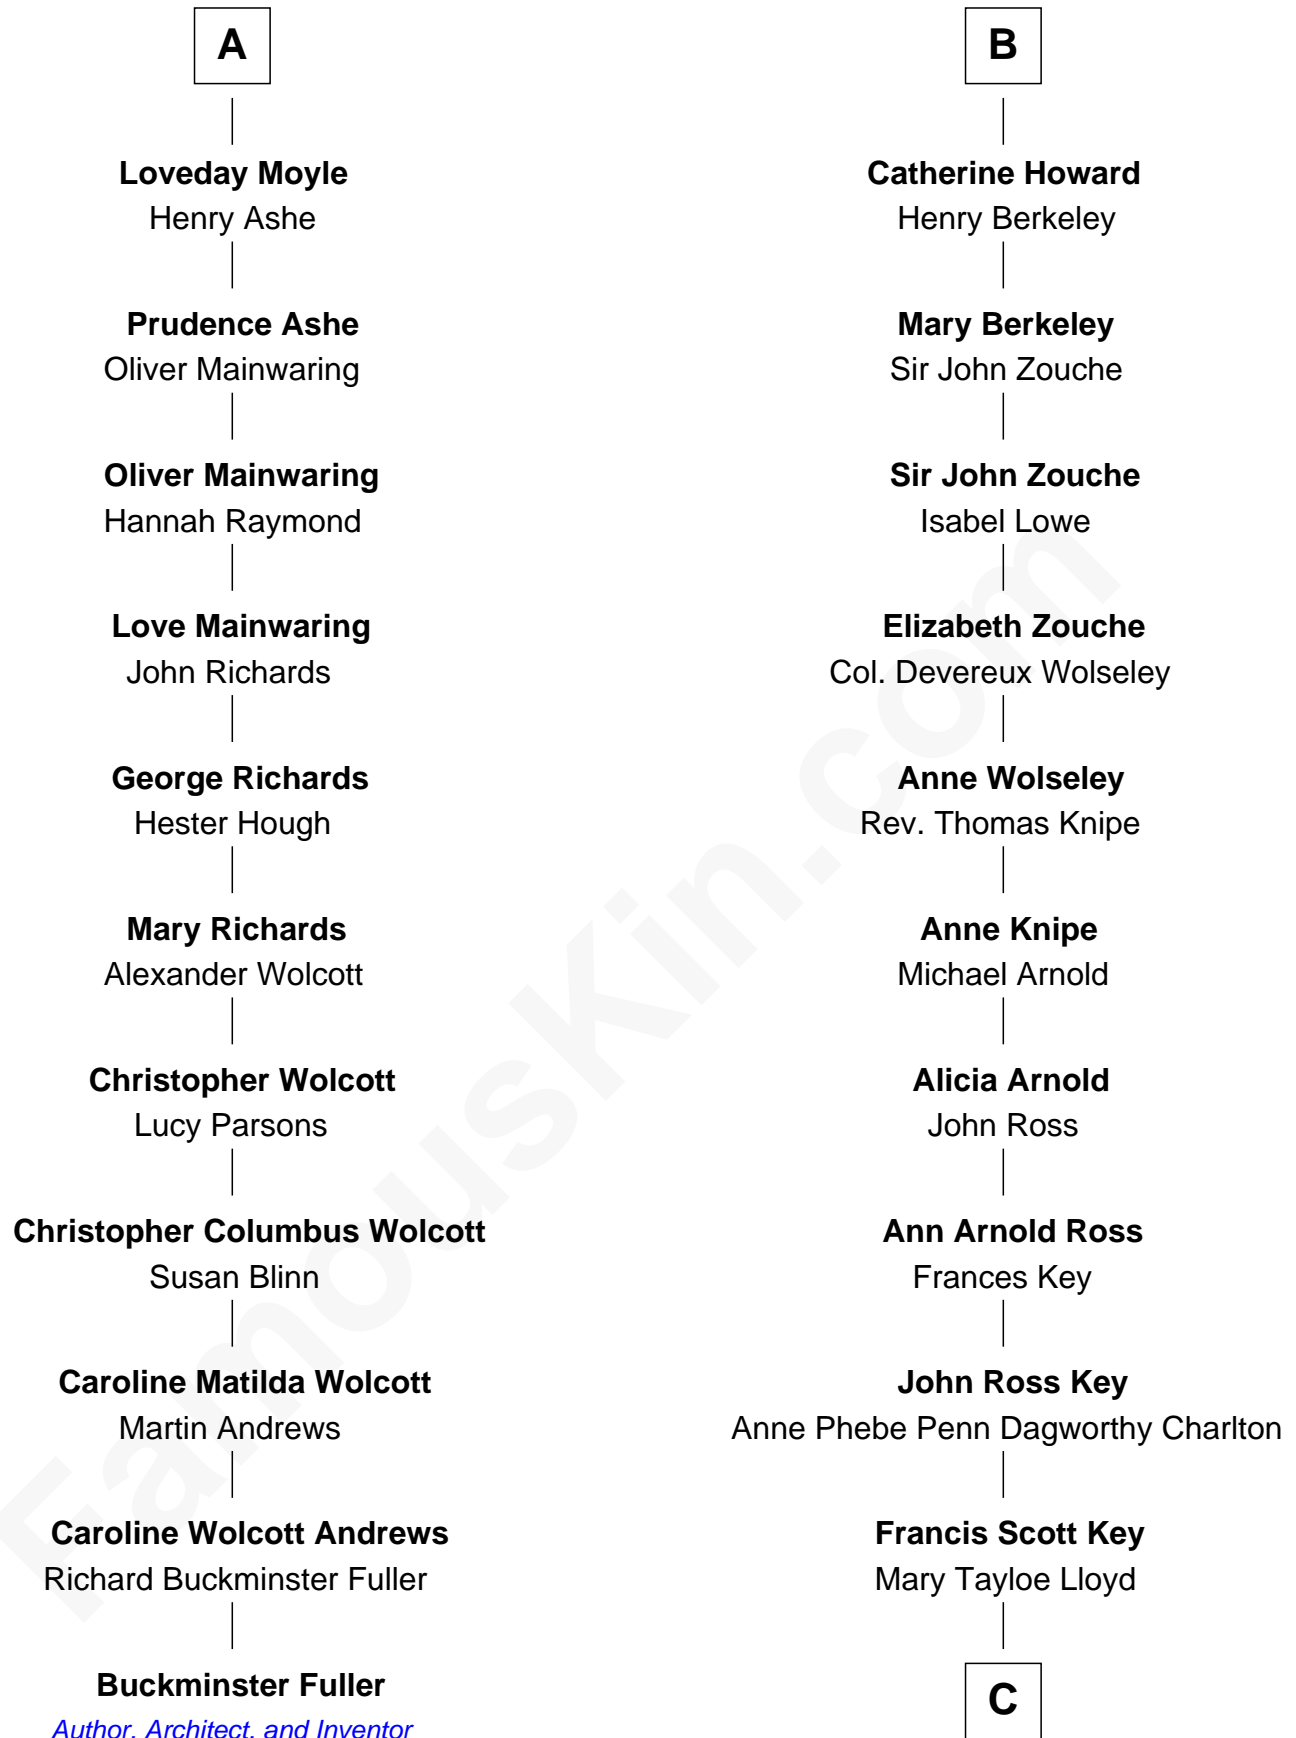

FamousKin.com

Relationship Chart of

Buckminster Fuller

Author, Architect, and Inventor

17th cousin 2 times removed of

Thomas Hunt Morgan

Nobel Prize Winner in Physiology or Medicine

C

Elizabeth Phoebe Key

Charles Howard

Ellen Key Howard

Charlton Hunt Morgan

Thomas Hunt Morgan

Nobel Prize Winner

FamousKin.com