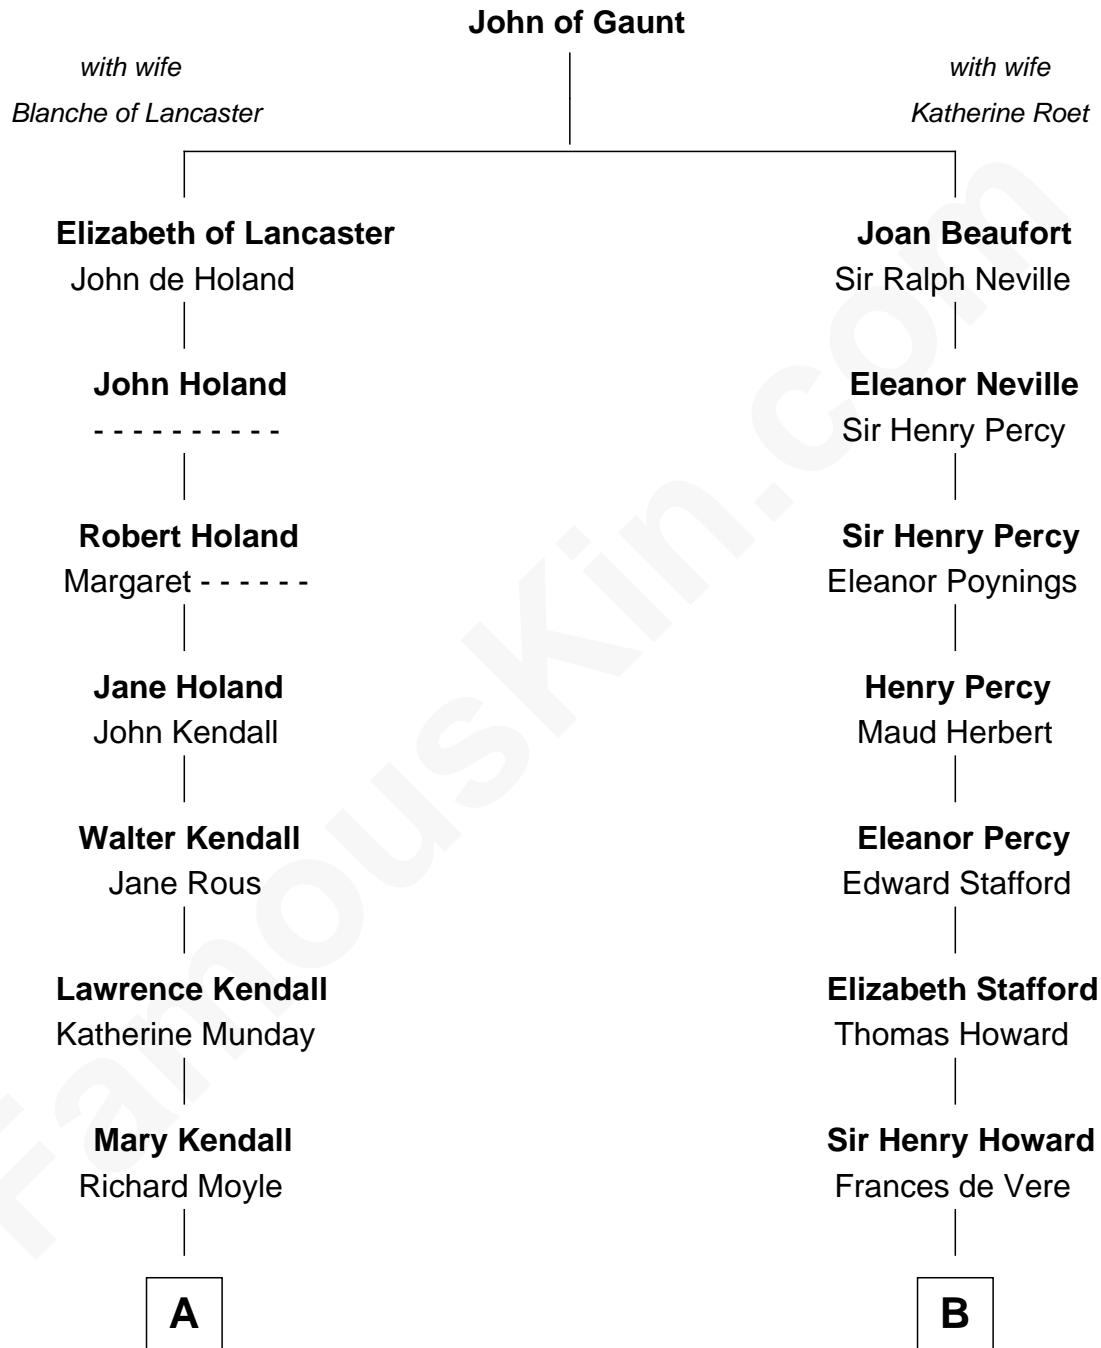

FamousKin.com

Relationship Chart of

Buckminster Fuller

Author, Architect, and Inventor

17th cousin 2 times removed of

Thomas Hunt Morgan

Nobel Prize Winner in Physiology or Medicine

C

Elizabeth Phoebe Key

Charles Howard

Ellen Key Howard

Charlton Hunt Morgan

Thomas Hunt Morgan

Nobel Prize Winner

FamousKin.com