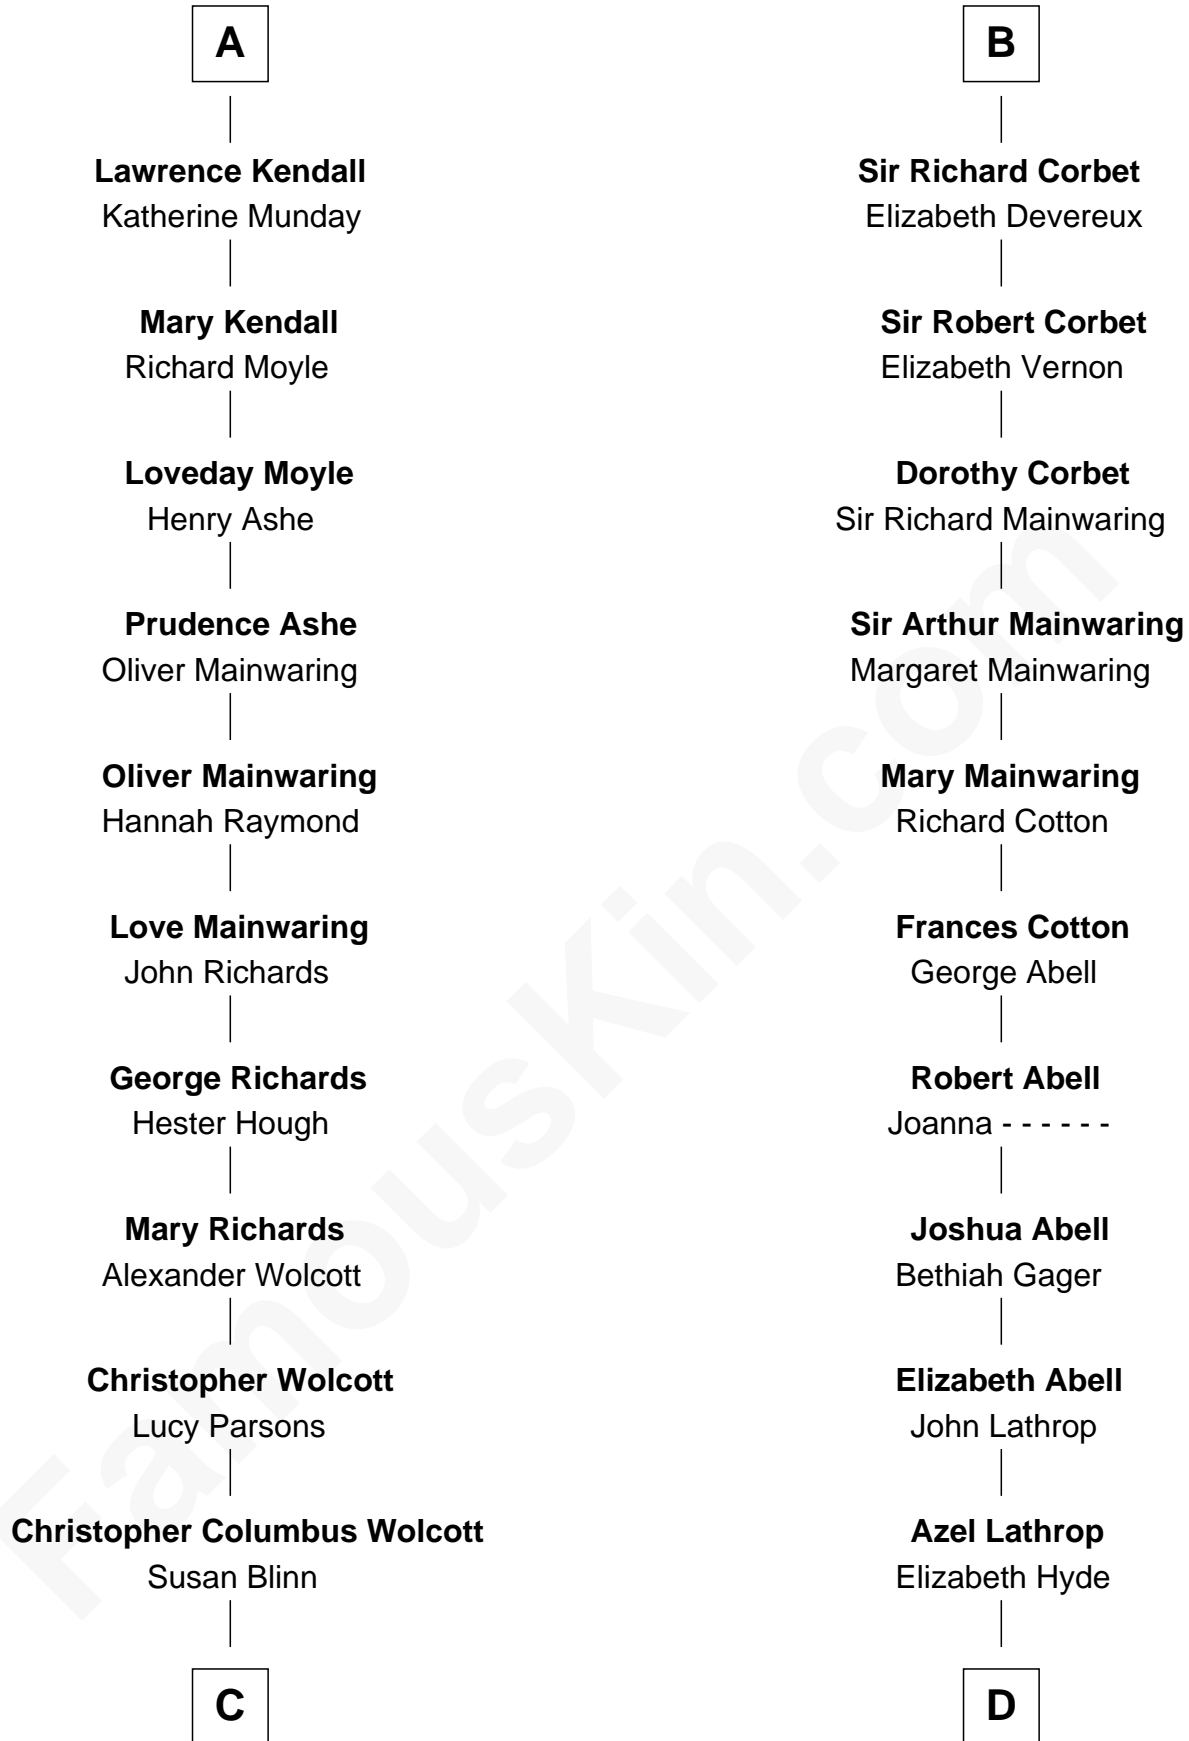

## Relationship Chart of Buckminster Fuller

*Author, Architect, and Inventor*

19th cousin 1 time removed of

**Marjorie Post**

*Founder of General Foods*

**C**

**Caroline Matilda Wolcott**

Martin Andrews

**Caroline Wolcott Andrews**

Richard Buckminster Fuller

**Buckminster Fuller**

*Author, Architect, and Inventor*

**D**

**Erastus Lathrop**

Sarah Bailey

**Caroline Cushman Lathrop**