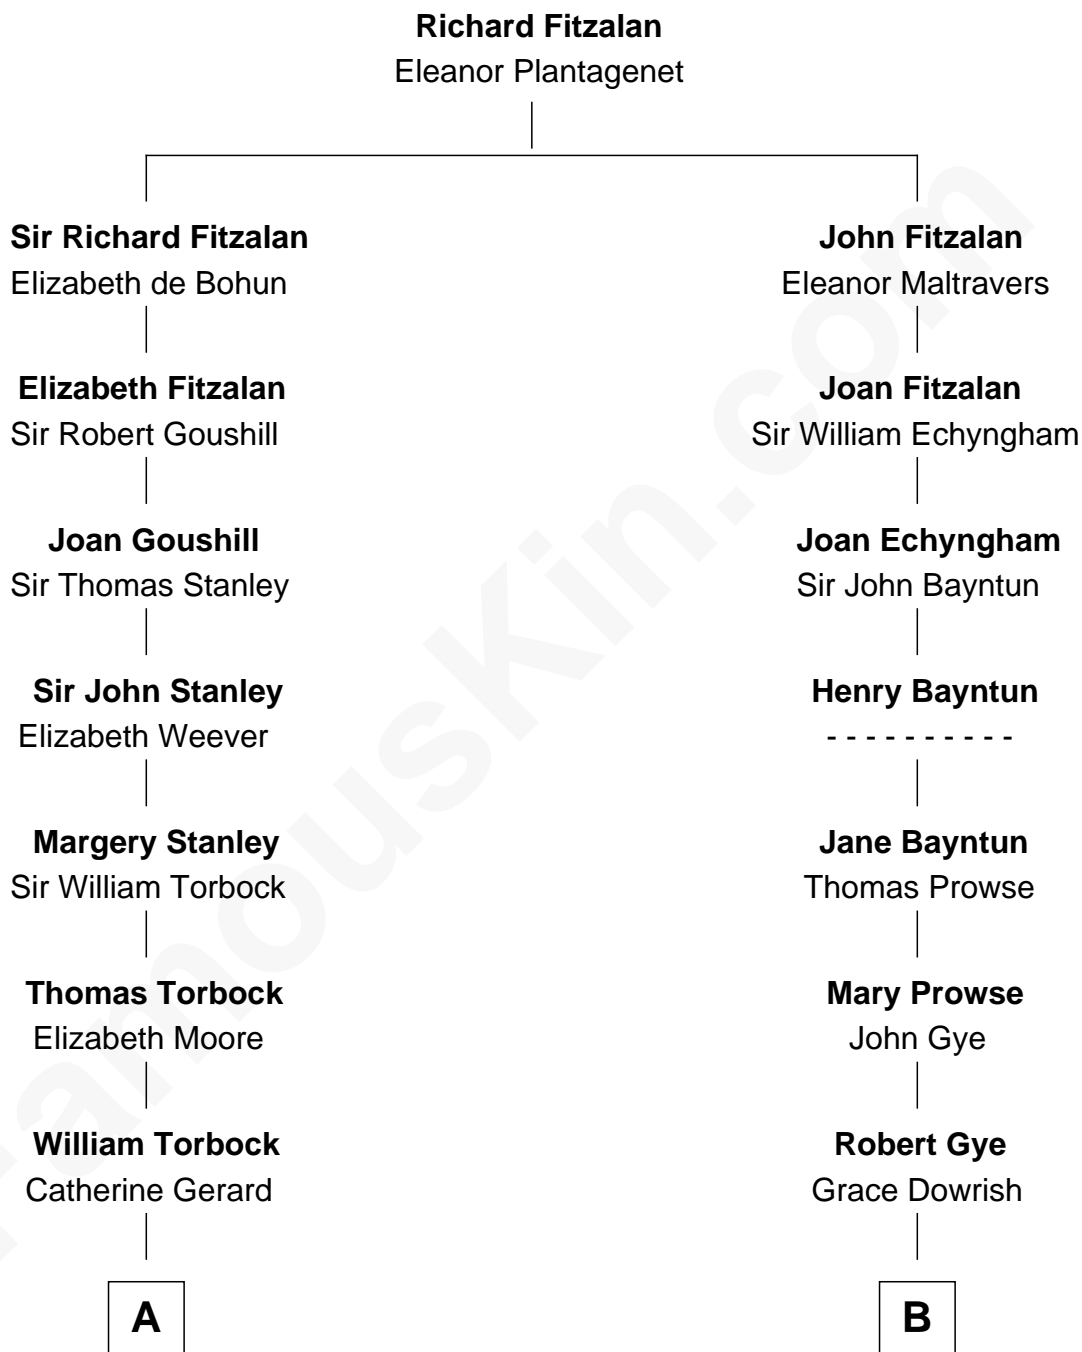

FamousKin.com

Relationship Chart of Buckminster Fuller

Author, Architect, and Inventor

17th cousin 1 time removed of

Pete Seeger

American Folk Singer

C

Charles Louis Seeger
Constance de Clyver Edson

Pete Seeger
American Folk Singer

FamousKin.com