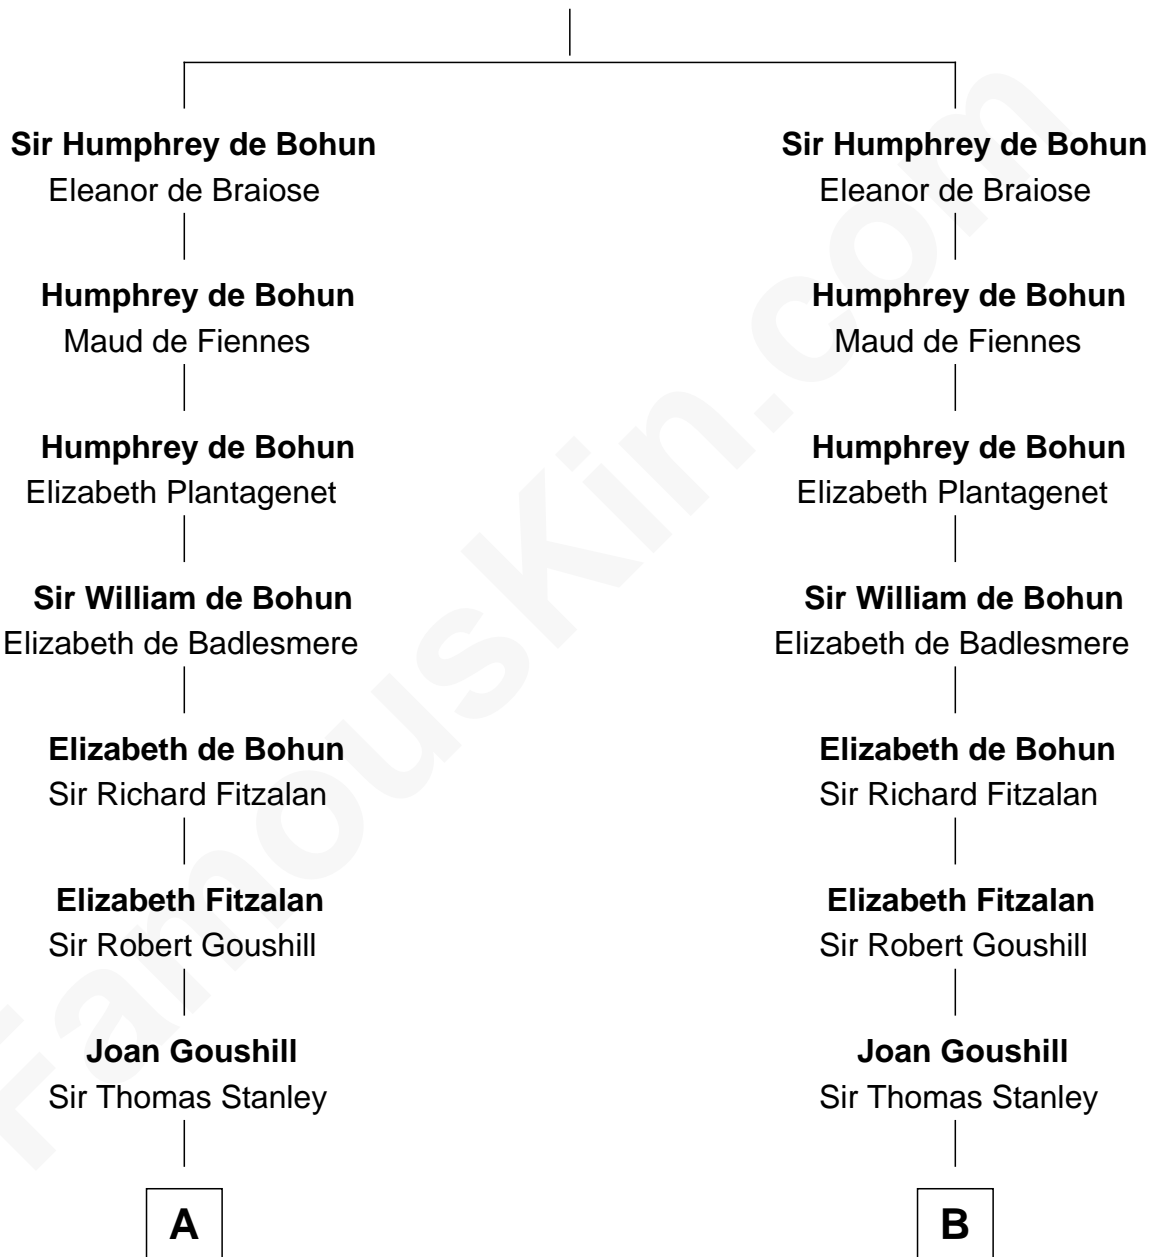

FamousKin.com

Relationship Chart of Buckminster Fuller

Author, Architect, and Inventor
17th cousin 4 times removed of
Henry Lee III
9th Governor of Virginia

Sir Humphrey de Bohun
Maud of Eu

A

Sir John Stanley
Elizabeth Weever

Margery Stanley
Sir William Torbock

Thomas Torbock
Elizabeth Moore

William Torbock
Catherine Gerard

Margaret Torbock
Oliver Mainwaring

Oliver Mainwaring
Prudence Ashe

Oliver Mainwaring
Hannah Raymond

Love Mainwaring
John Richards

George Richards
Hester Hough

Mary Richards
Alexander Wolcott

C

B

Katherine Stanley
Sir John Savage

Dulcia Savage
Sir Henry Bold

Maud Bold
Thomas Gerard

Jennet Gerard
Richard Eltonhead