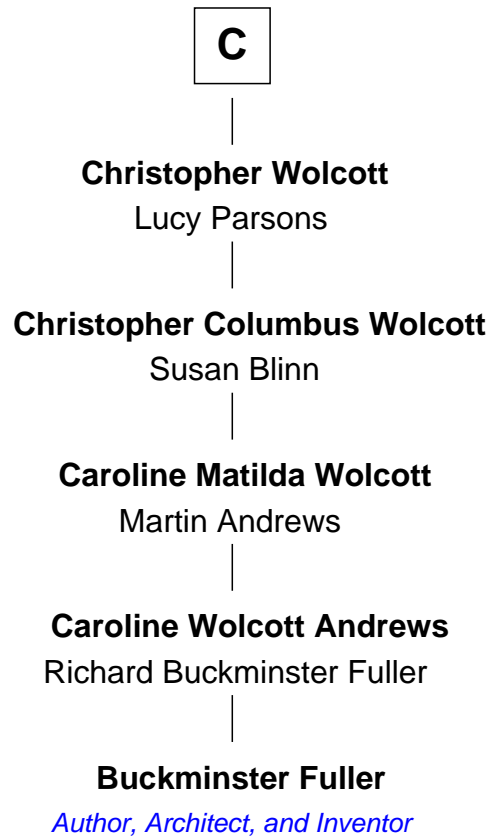

FamousKin.com

Relationship Chart of Buckminster Fuller

Author, Architect, and Inventor
17th cousin 4 times removed of
Henry Lee III
9th Governor of Virginia

Sir Humphrey de Bohun
Maud of Eu

A

Sir John Stanley
Elizabeth Weever

Margery Stanley
Sir William Torbock

Thomas Torbock
Elizabeth Moore

William Torbock
Catherine Gerard

Margaret Torbock
Oliver Mainwaring

Oliver Mainwaring
Prudence Ashe

Oliver Mainwaring
Hannah Raymond

Love Mainwaring
John Richards

George Richards
Hester Hough

Mary Richards
Alexander Wolcott

C

B

Katherine Stanley
Sir John Savage

Dulcia Savage
Sir Henry Bold

Maud Bold
Thomas Gerard

Jennet Gerard
Richard Eltonhead

William Eltonhead
Anne Bowers

Richard Eltonhead
Anne Sutton

Alice Eltonhead
Henry Corbin

Laetitia Corbin
Richard Lee

Henry Lee
Mary Bland

Col. Henry Lee
Lucy Grymes

Henry Lee III
Light-Horse Harry

FamousKin.com