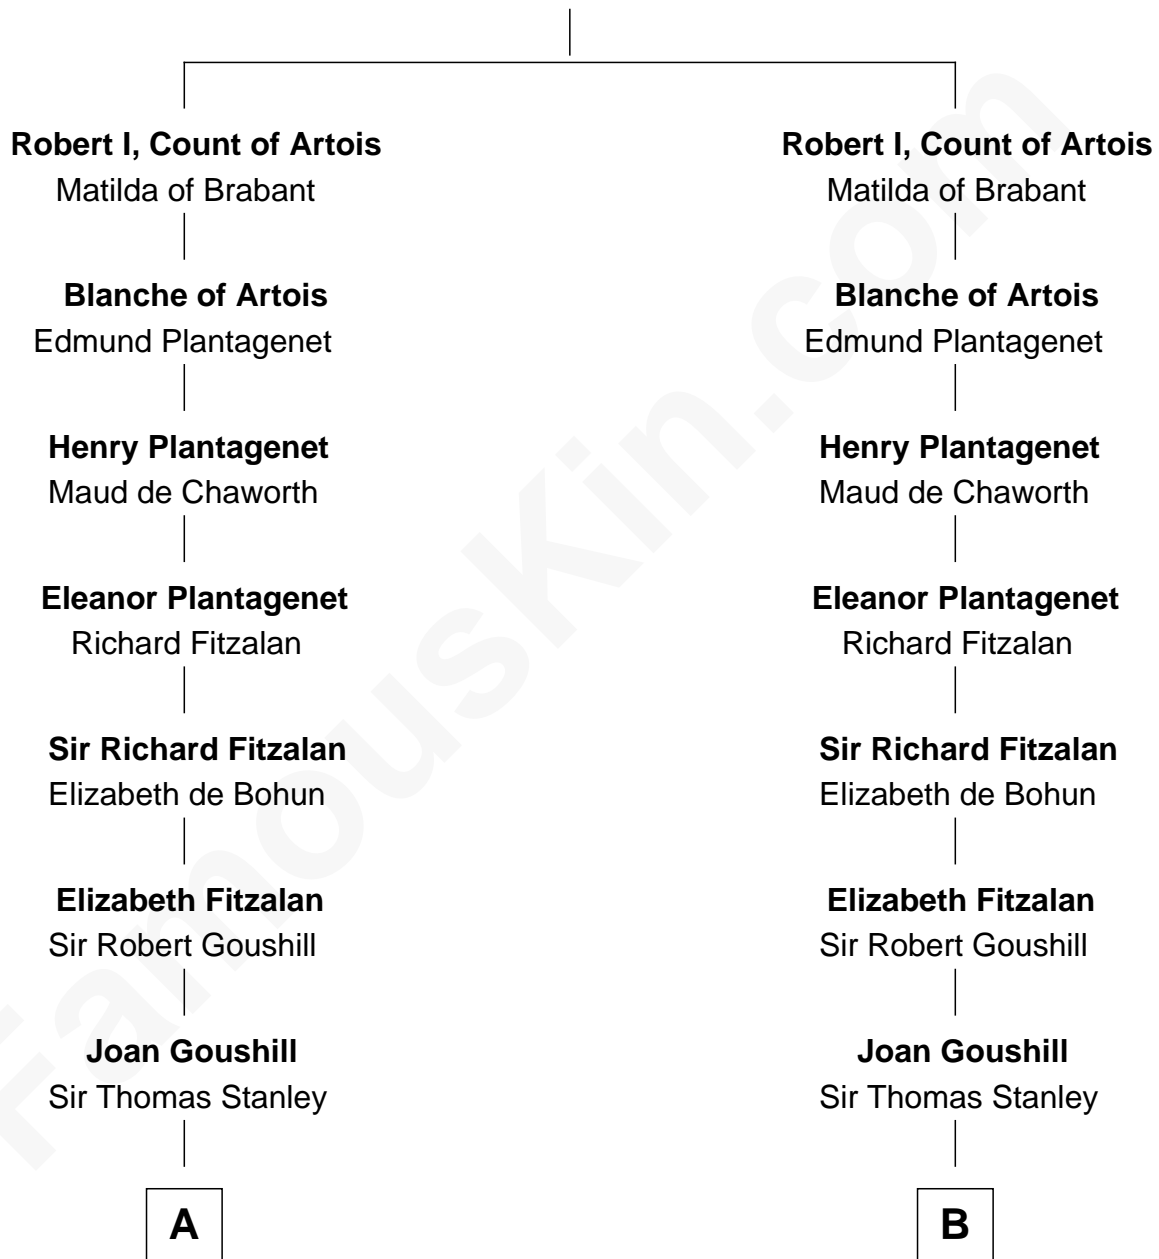

## Relationship Chart of

### Buckminster Fuller

*Author, Architect, and Inventor*

17th cousin 4 times removed of

**Henry Lee III**

*9th Governor of Virginia*

**Louis VIII, King of France**

Blanche of Castile

**C**

—  
**Christopher Wolcott**

Lucy Parsons

—  
**Christopher Columbus Wolcott**

Susan Blinn

—  
**Caroline Matilda Wolcott**

Martin Andrews

—  
**Caroline Wolcott Andrews**

Richard Buckminster Fuller