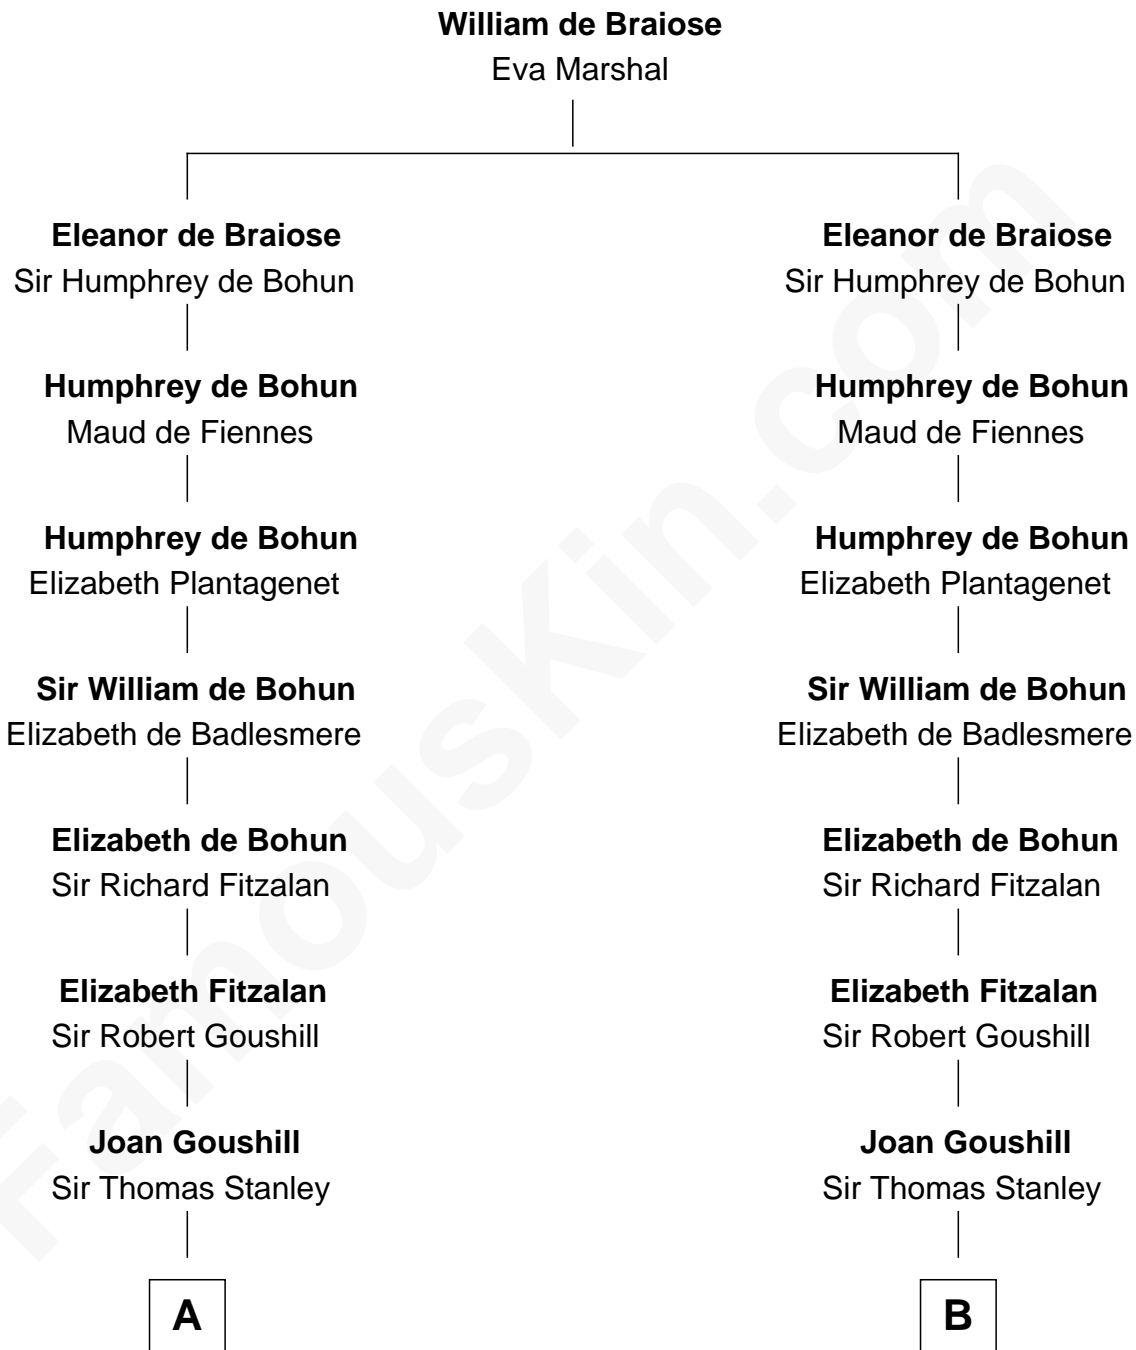

FamousKin.com

Relationship Chart of Buckminster Fuller

Author, Architect, and Inventor

17th cousin 4 times removed of

Henry Lee III

9th Governor of Virginia

C

—
Christopher Wolcott

Lucy Parsons

—
Christopher Columbus Wolcott

Susan Blinn

—
Caroline Matilda Wolcott

Martin Andrews

—
Caroline Wolcott Andrews

Richard Buckminster Fuller

—
Buckminster Fuller