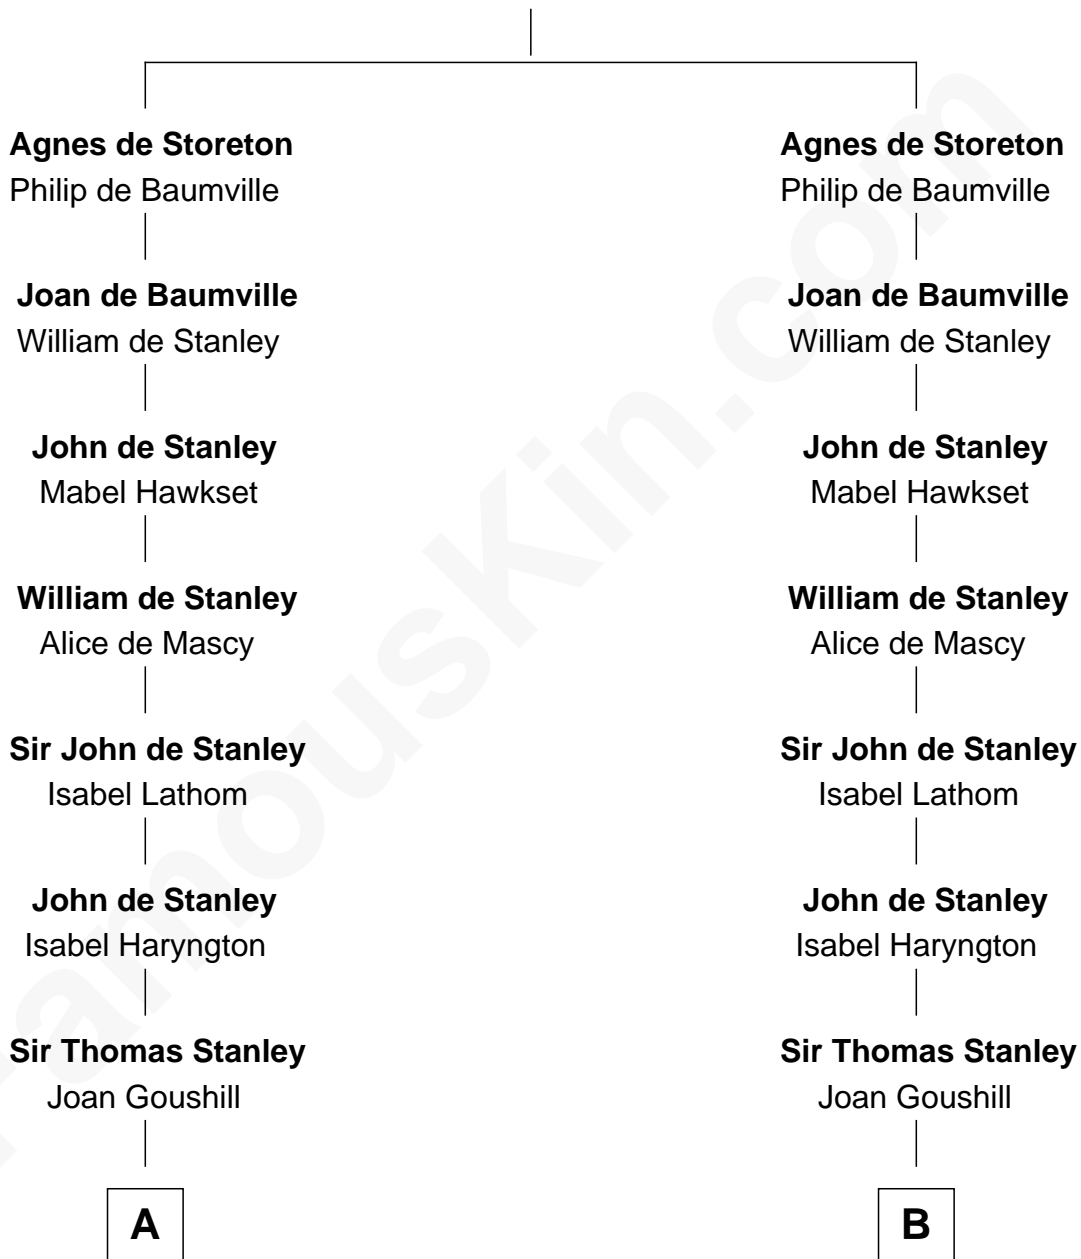

FamousKin.com

Relationship Chart of

Buckminster Fuller

Author, Architect, and Inventor

17th cousin 4 times removed of

Henry Lee III

9th Governor of Virginia

Alexander de Storeton

Anabella de Silvester

C

—
Christopher Wolcott

Lucy Parsons

—
Christopher Columbus Wolcott

Susan Blinn

—
Caroline Matilda Wolcott

Martin Andrews