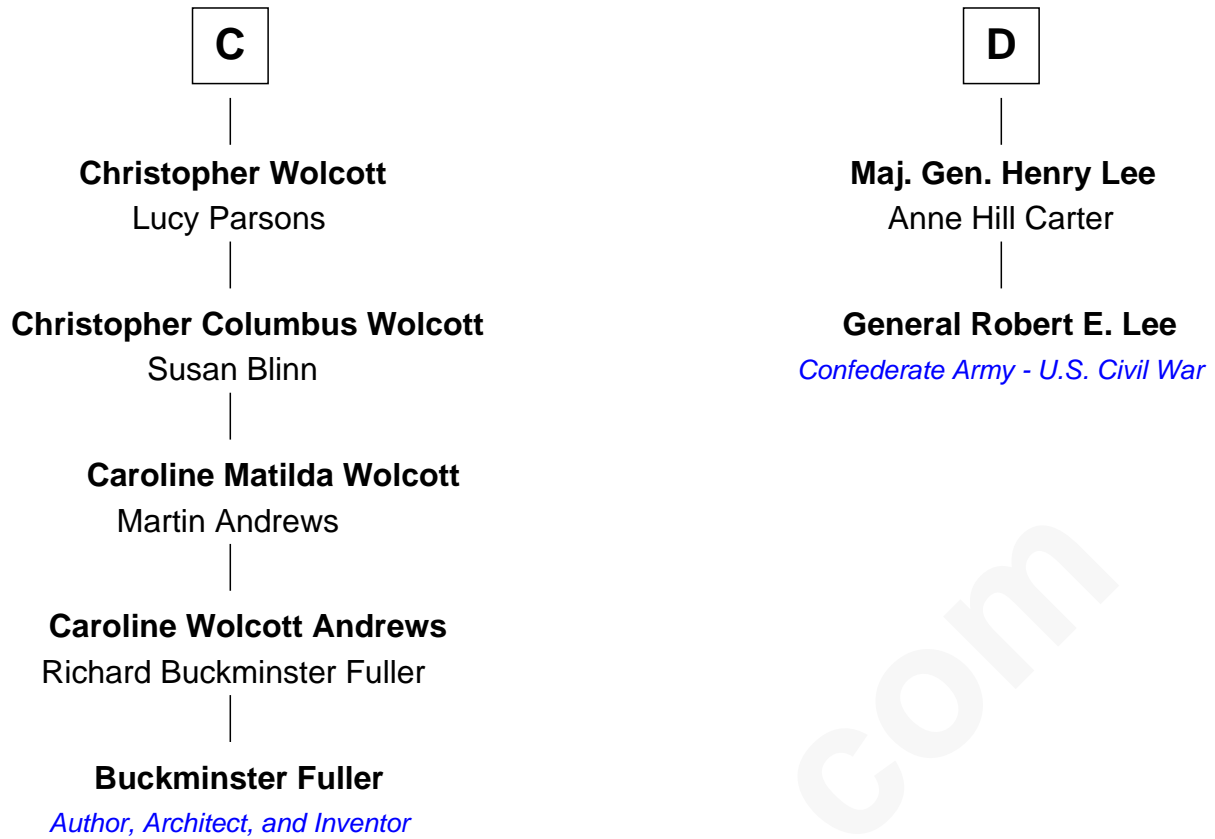

FamousKin.com