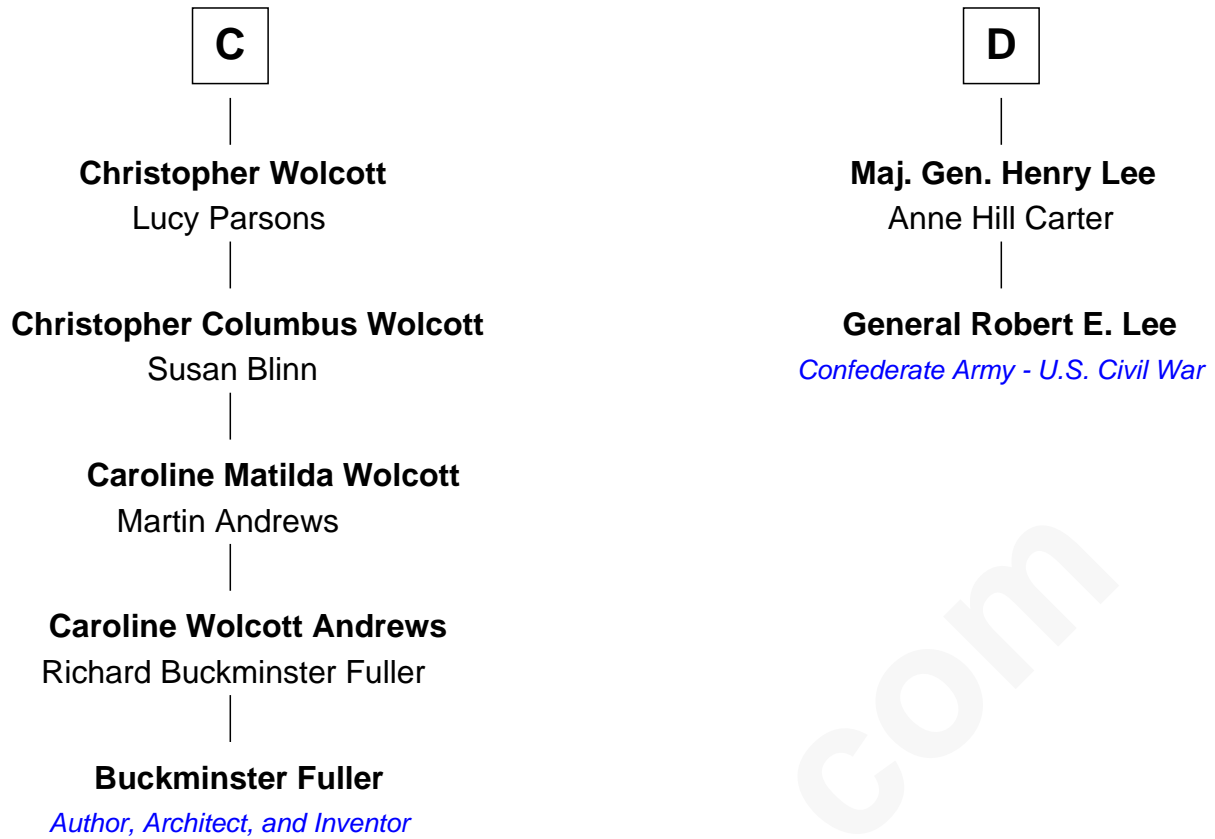

FamousKin.com

Relationship Chart of

Buckminster Fuller

Author, Architect, and Inventor

18th cousin 3 times removed of

General Robert E. Lee

Confederate Army - U.S. Civil War

Alexander de Storeton

Alice de Mascy

Sir John de Stanley

Isabel Lathom

John de Stanley

Isabel Haryngton

Sir Thomas Stanley

Joan Goushill

A

Agnes de Storeton

Philip de Baumville

Joan de Baumville

William de Stanley

John de Stanley

Mabel Hawkset

William de Stanley

Alice de Mascy

Sir John de Stanley

Isabel Lathom

John de Stanley

Isabel Haryngton

Sir Thomas Stanley

Joan Goushill

B

FamousKin.com